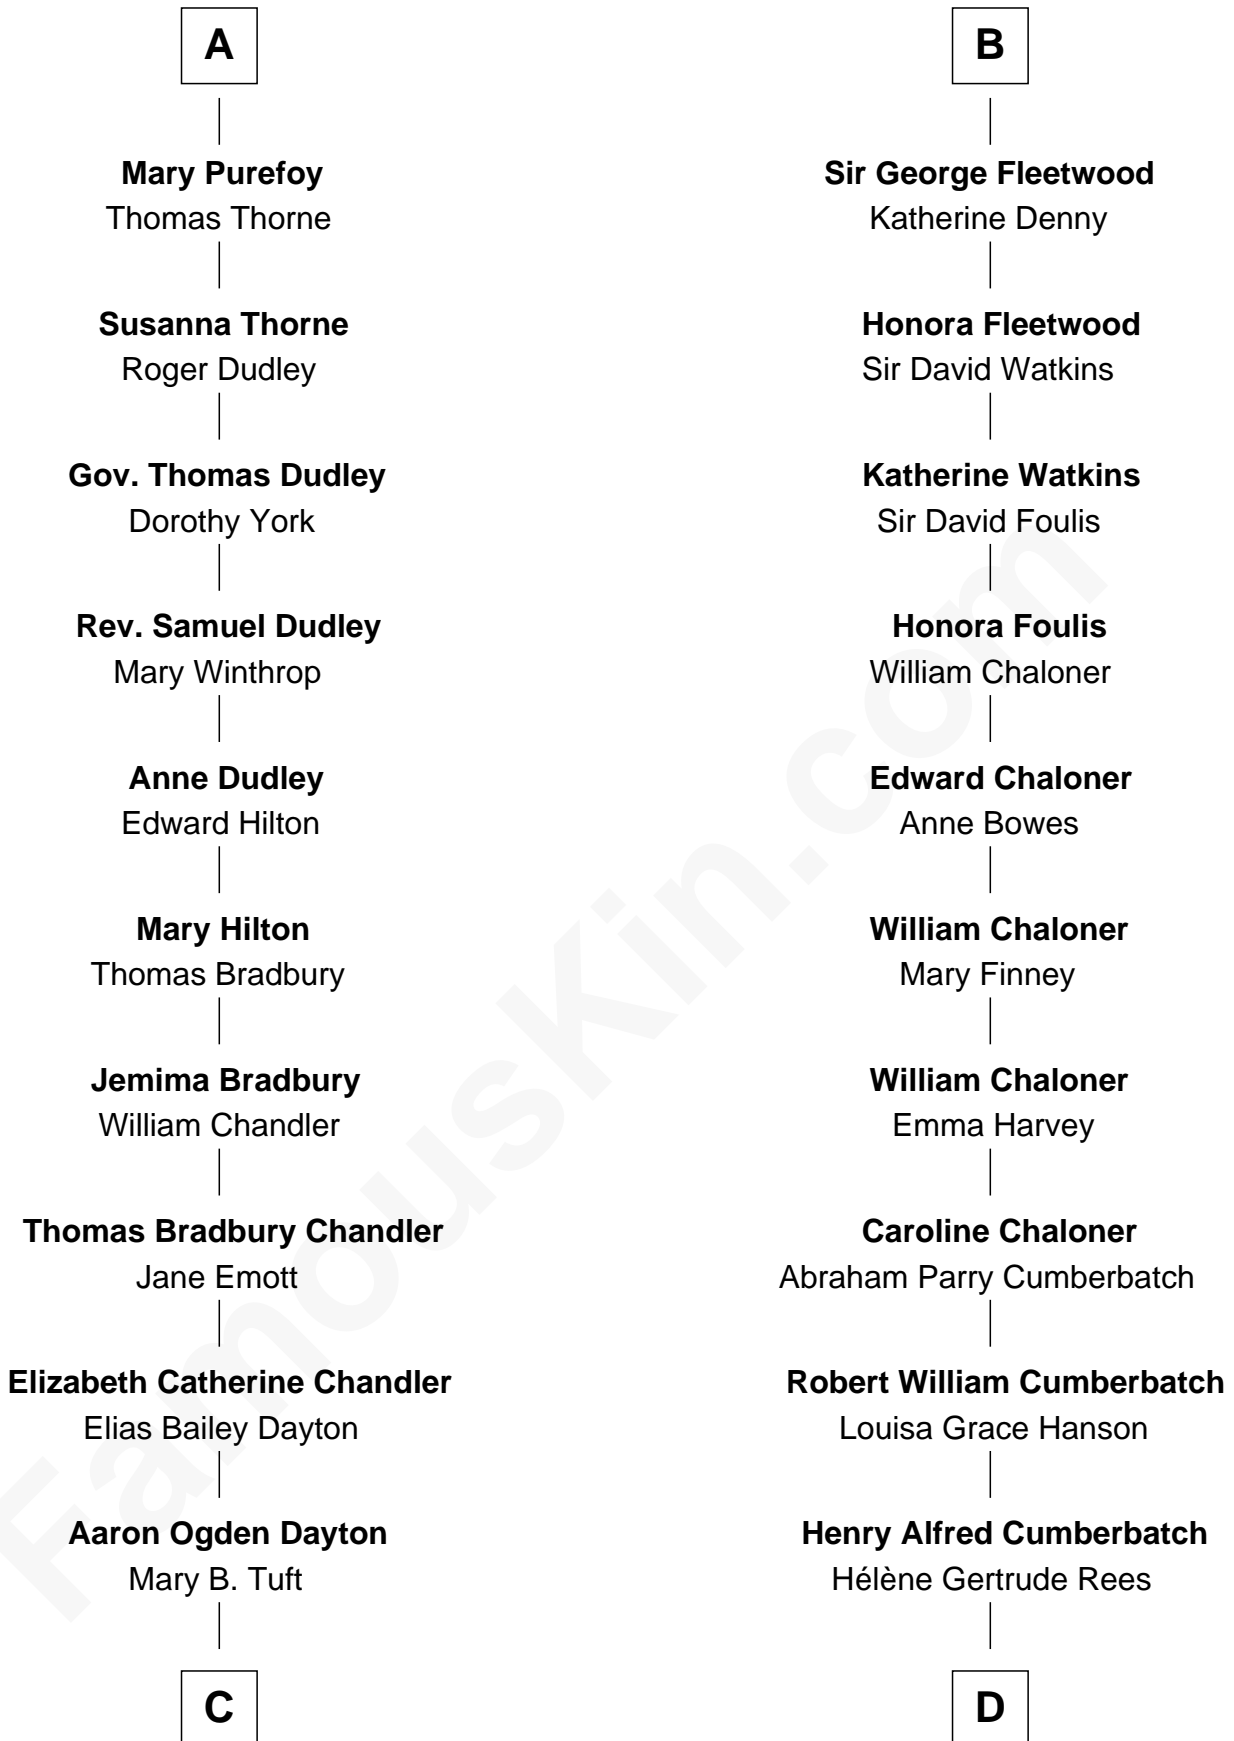

FamousKin.com
Relationship Chart of
Christopher Reeve
Movie Actor

19th cousin 2 times removed of
Benedict Cumberbatch
Movie, Television and Stage Actor

C

Katherine Irving Dayton

Henry Baldwin

Margaretta Willis Baldwin