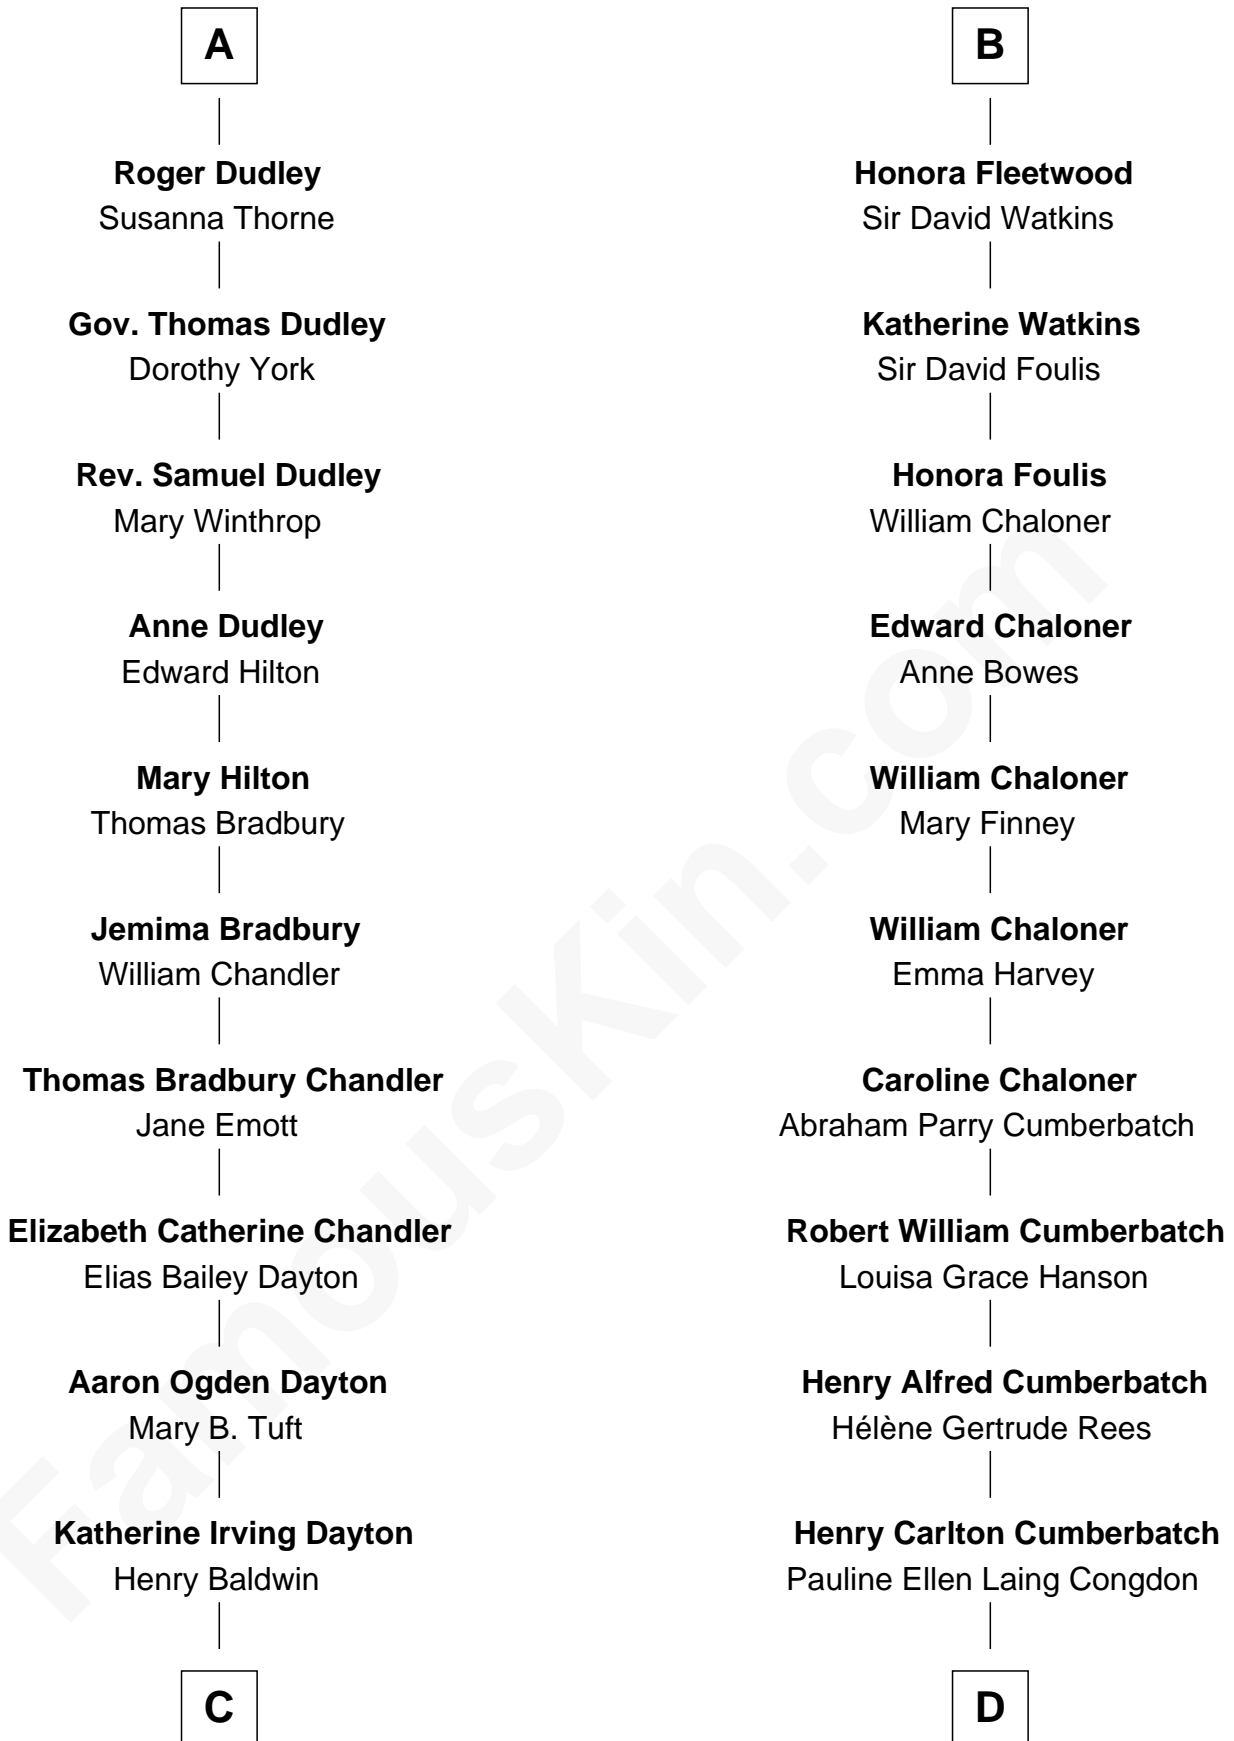

FamousKin.com
Relationship Chart of
Christopher Reeve
Movie Actor

18th cousin 2 times removed of
Benedict Cumberbatch
Movie, Television and Stage Actor

C

Margaretta Willis Baldwin

Augustus Henry Reeve

Richard Henry Reeve