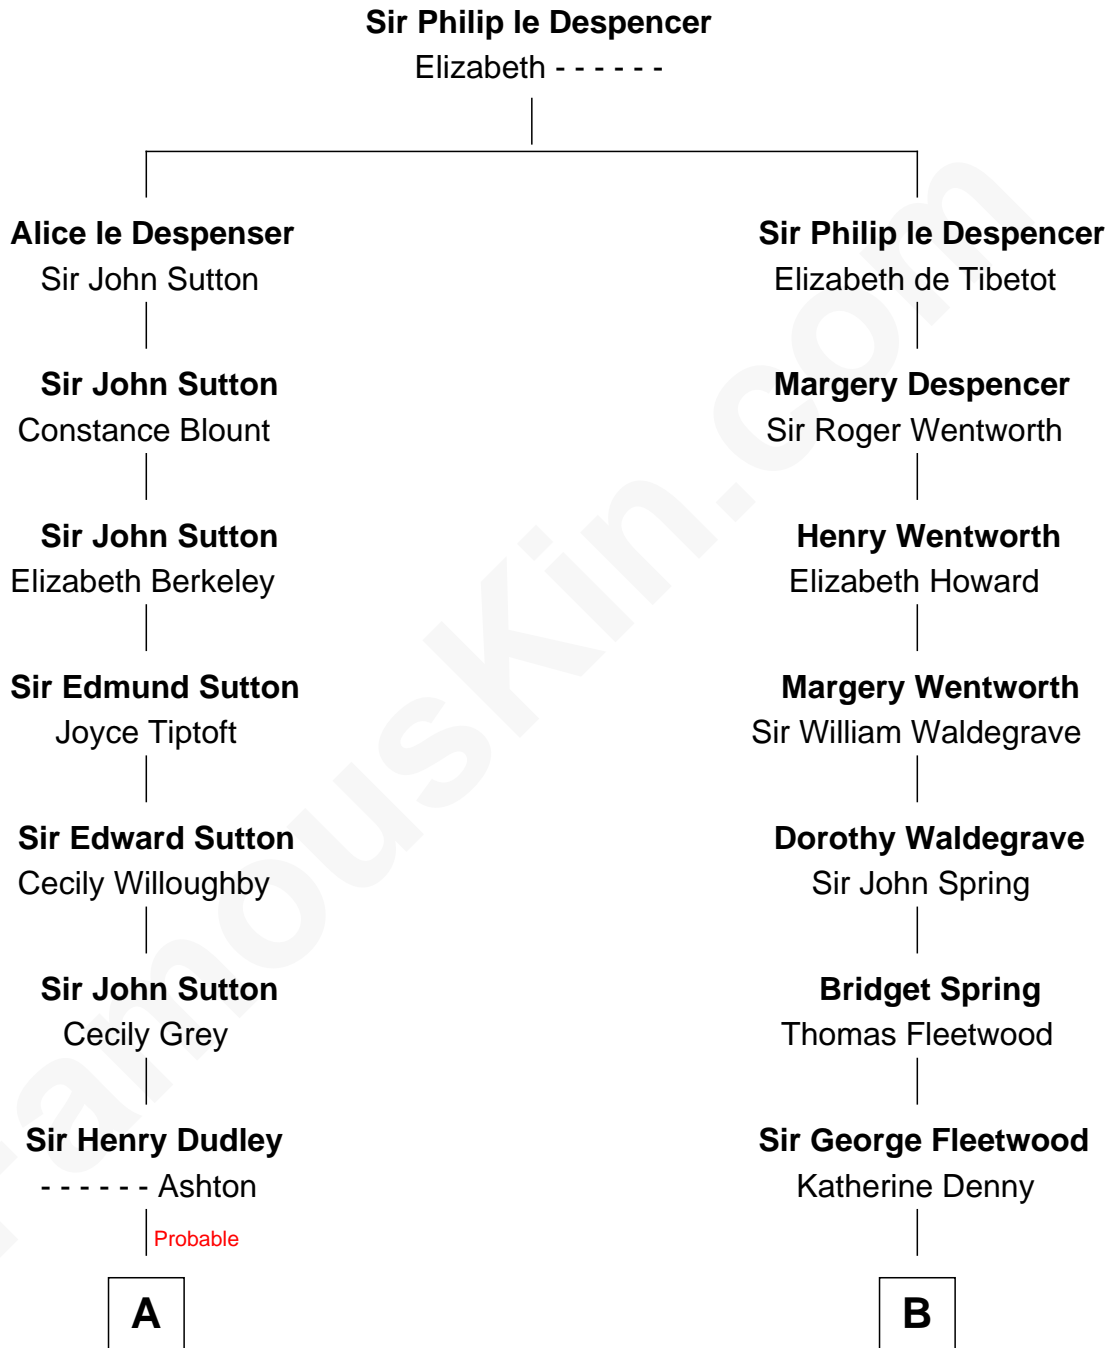

FamousKin.com
Relationship Chart of
Christopher Reeve
Movie Actor

18th cousin 2 times removed of
Benedict Cumberbatch
Movie, Television and Stage Actor

C

Margaretta Willis Baldwin

Augustus Henry Reeve

Richard Henry Reeve