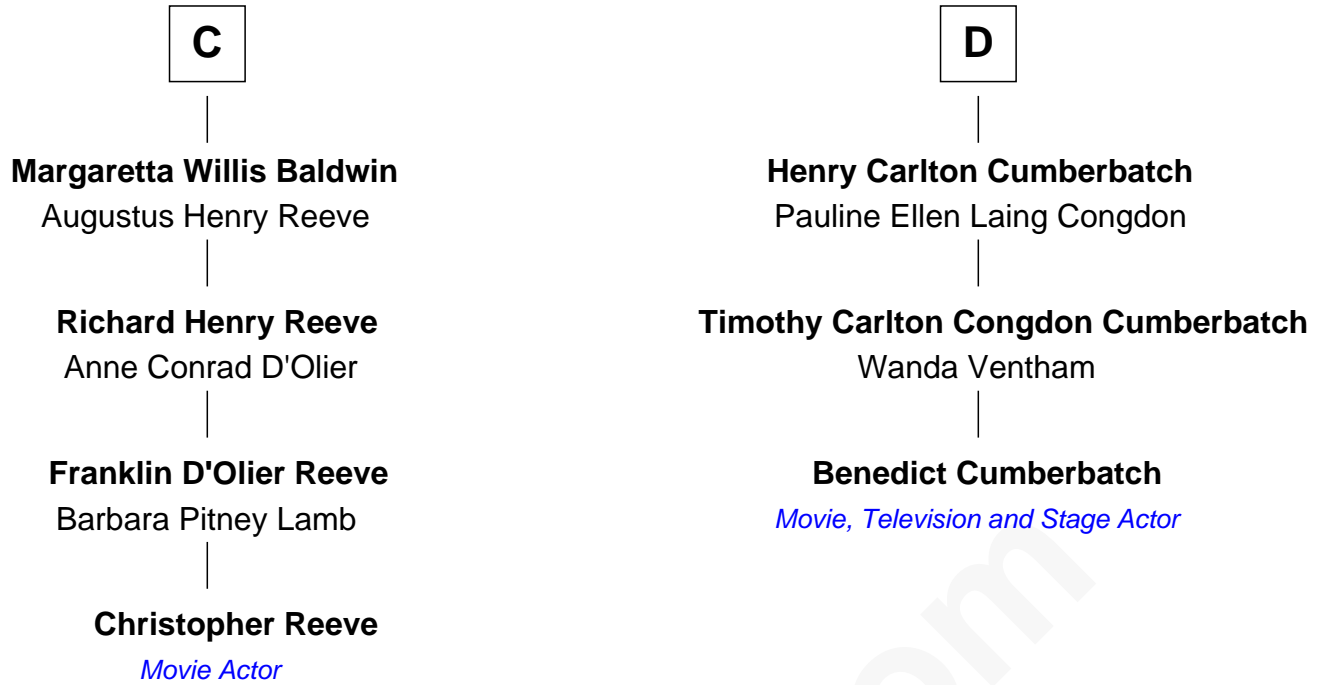

FamousKin.com
Relationship Chart of
Christopher Reeve
Movie Actor

19th cousin 1 time removed of

Benedict Cumberbatch
Movie, Television and Stage Actor

Sir Maurice de Berkeley
 Eve la Zouche

FamousKin.com