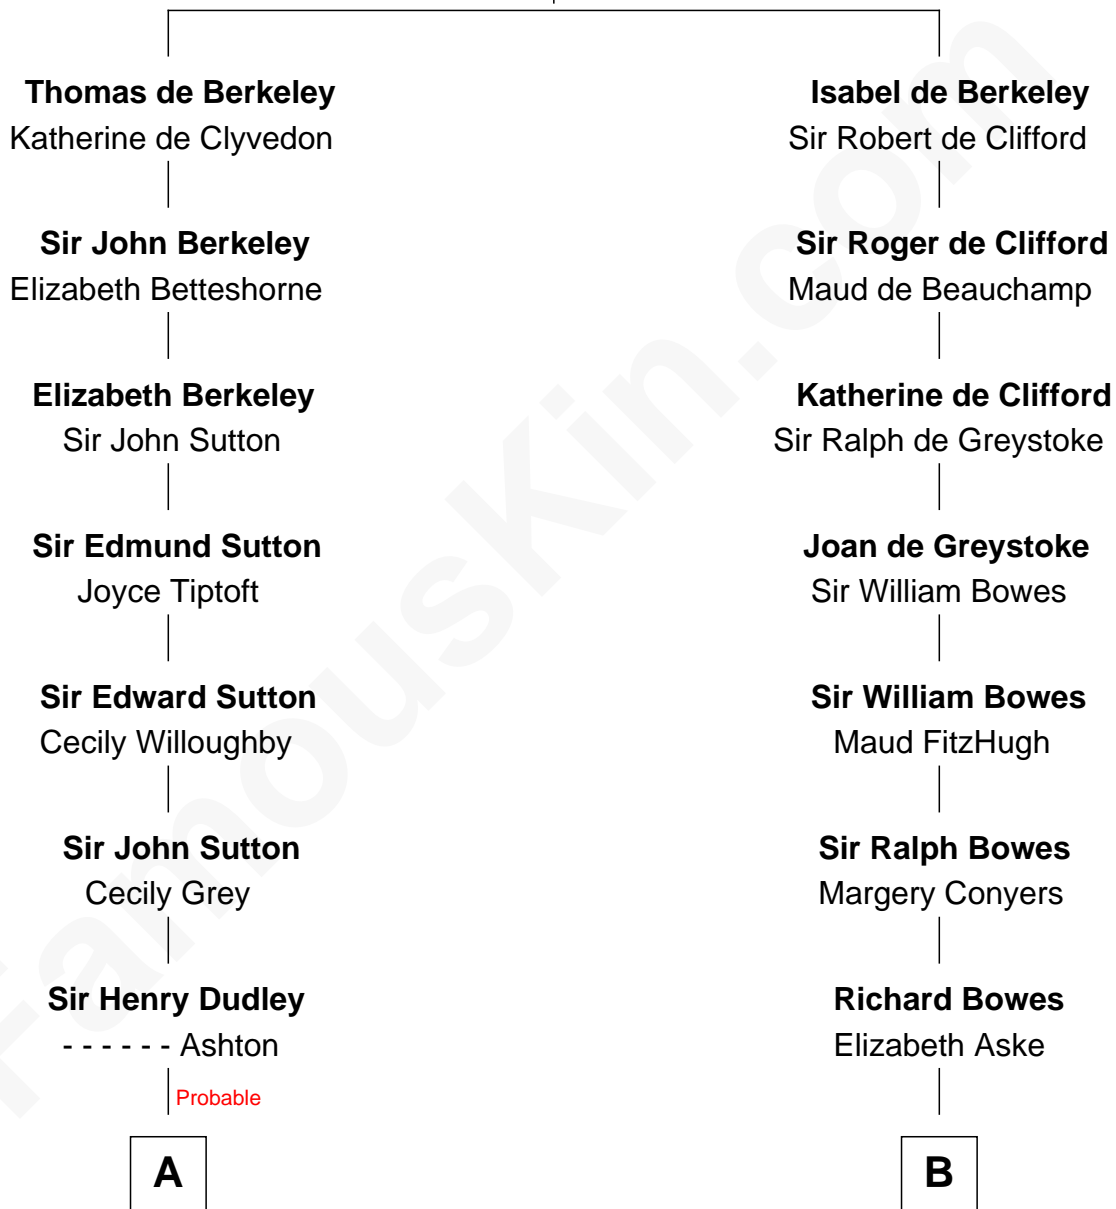

FamousKin.com
Relationship Chart of
Christopher Reeve
Movie Actor

19th cousin 1 time removed of

Benedict Cumberbatch
Movie, Television and Stage Actor

Sir Maurice de Berkeley
 Eve la Zouche

FamousKin.com