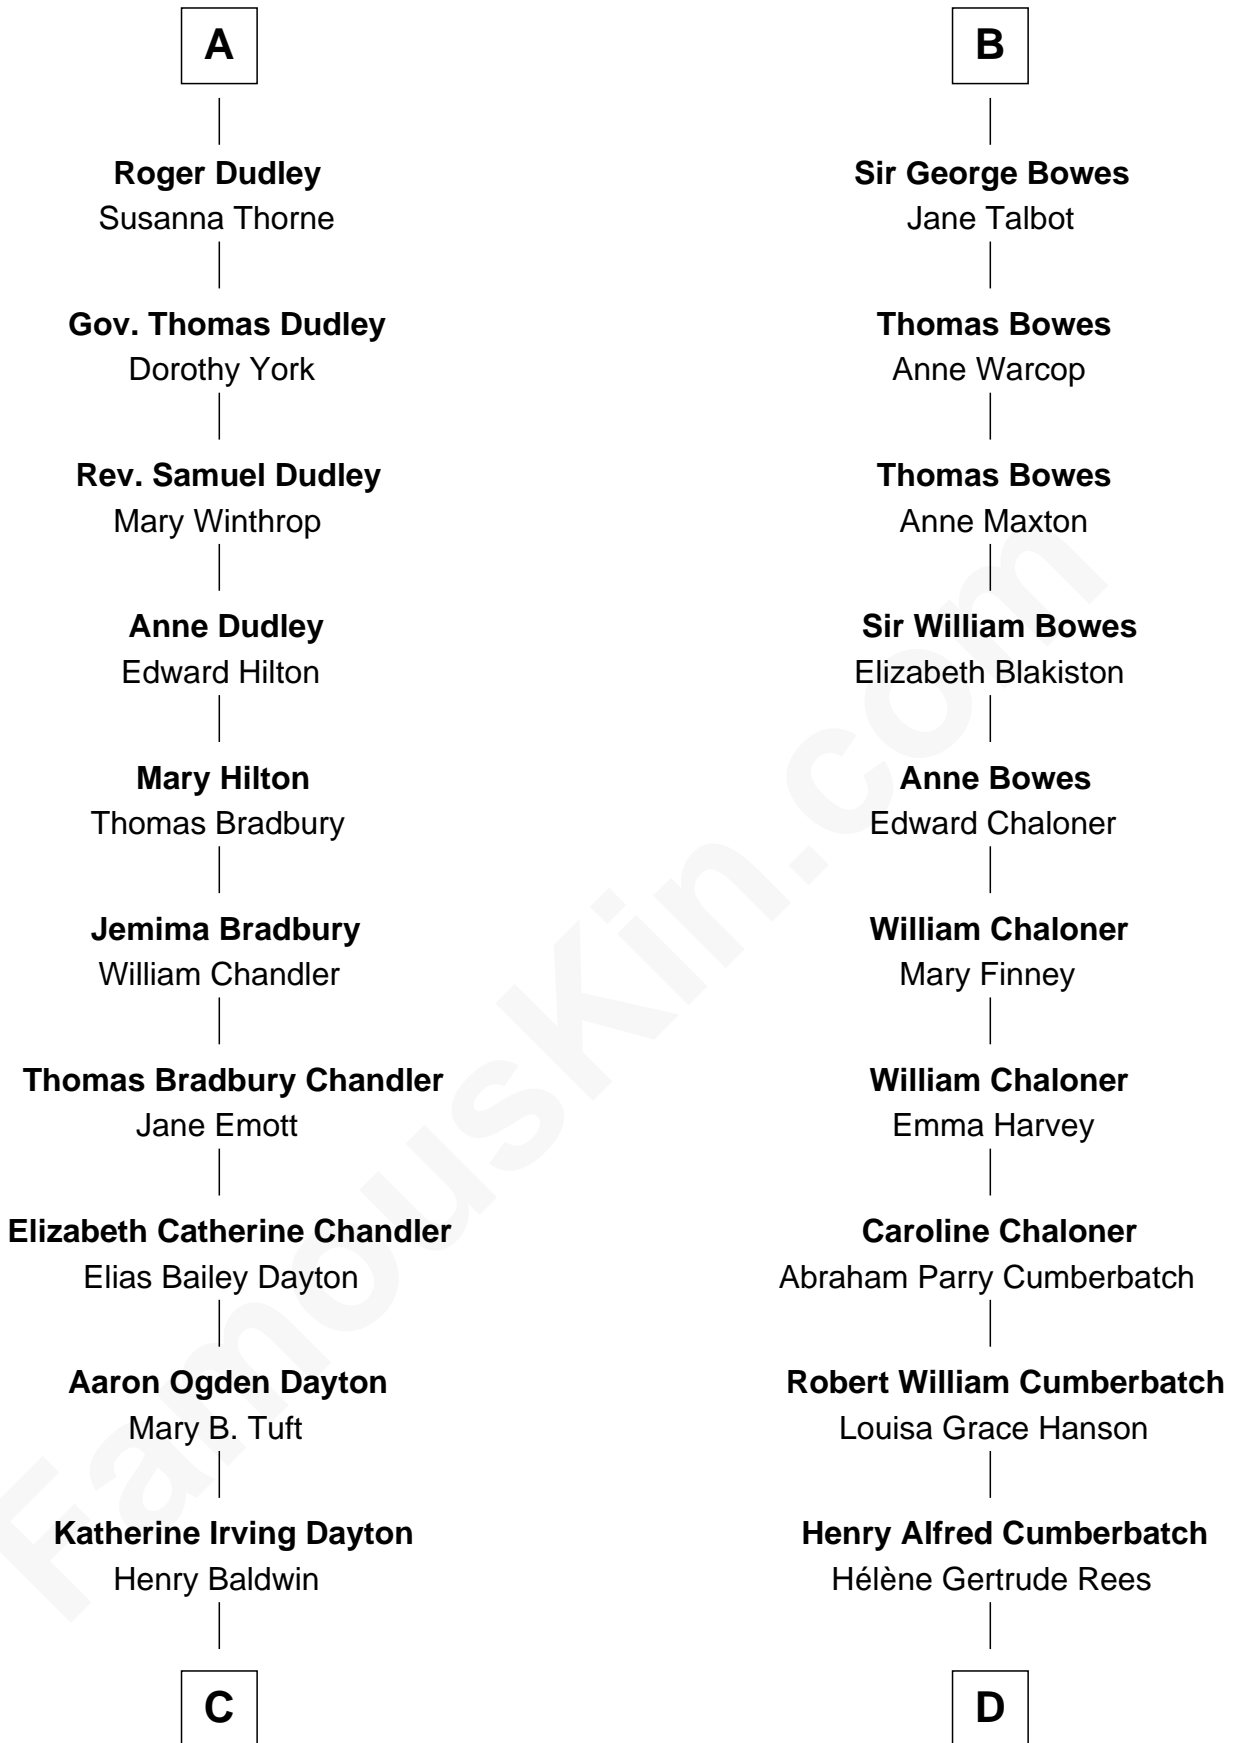

FamousKin.com
Relationship Chart of
Christopher Reeve
Movie Actor

19th cousin 1 time removed of

Benedict Cumberbatch
Movie, Television and Stage Actor

Sir Maurice de Berkeley
 Eve la Zouche

FamousKin.com