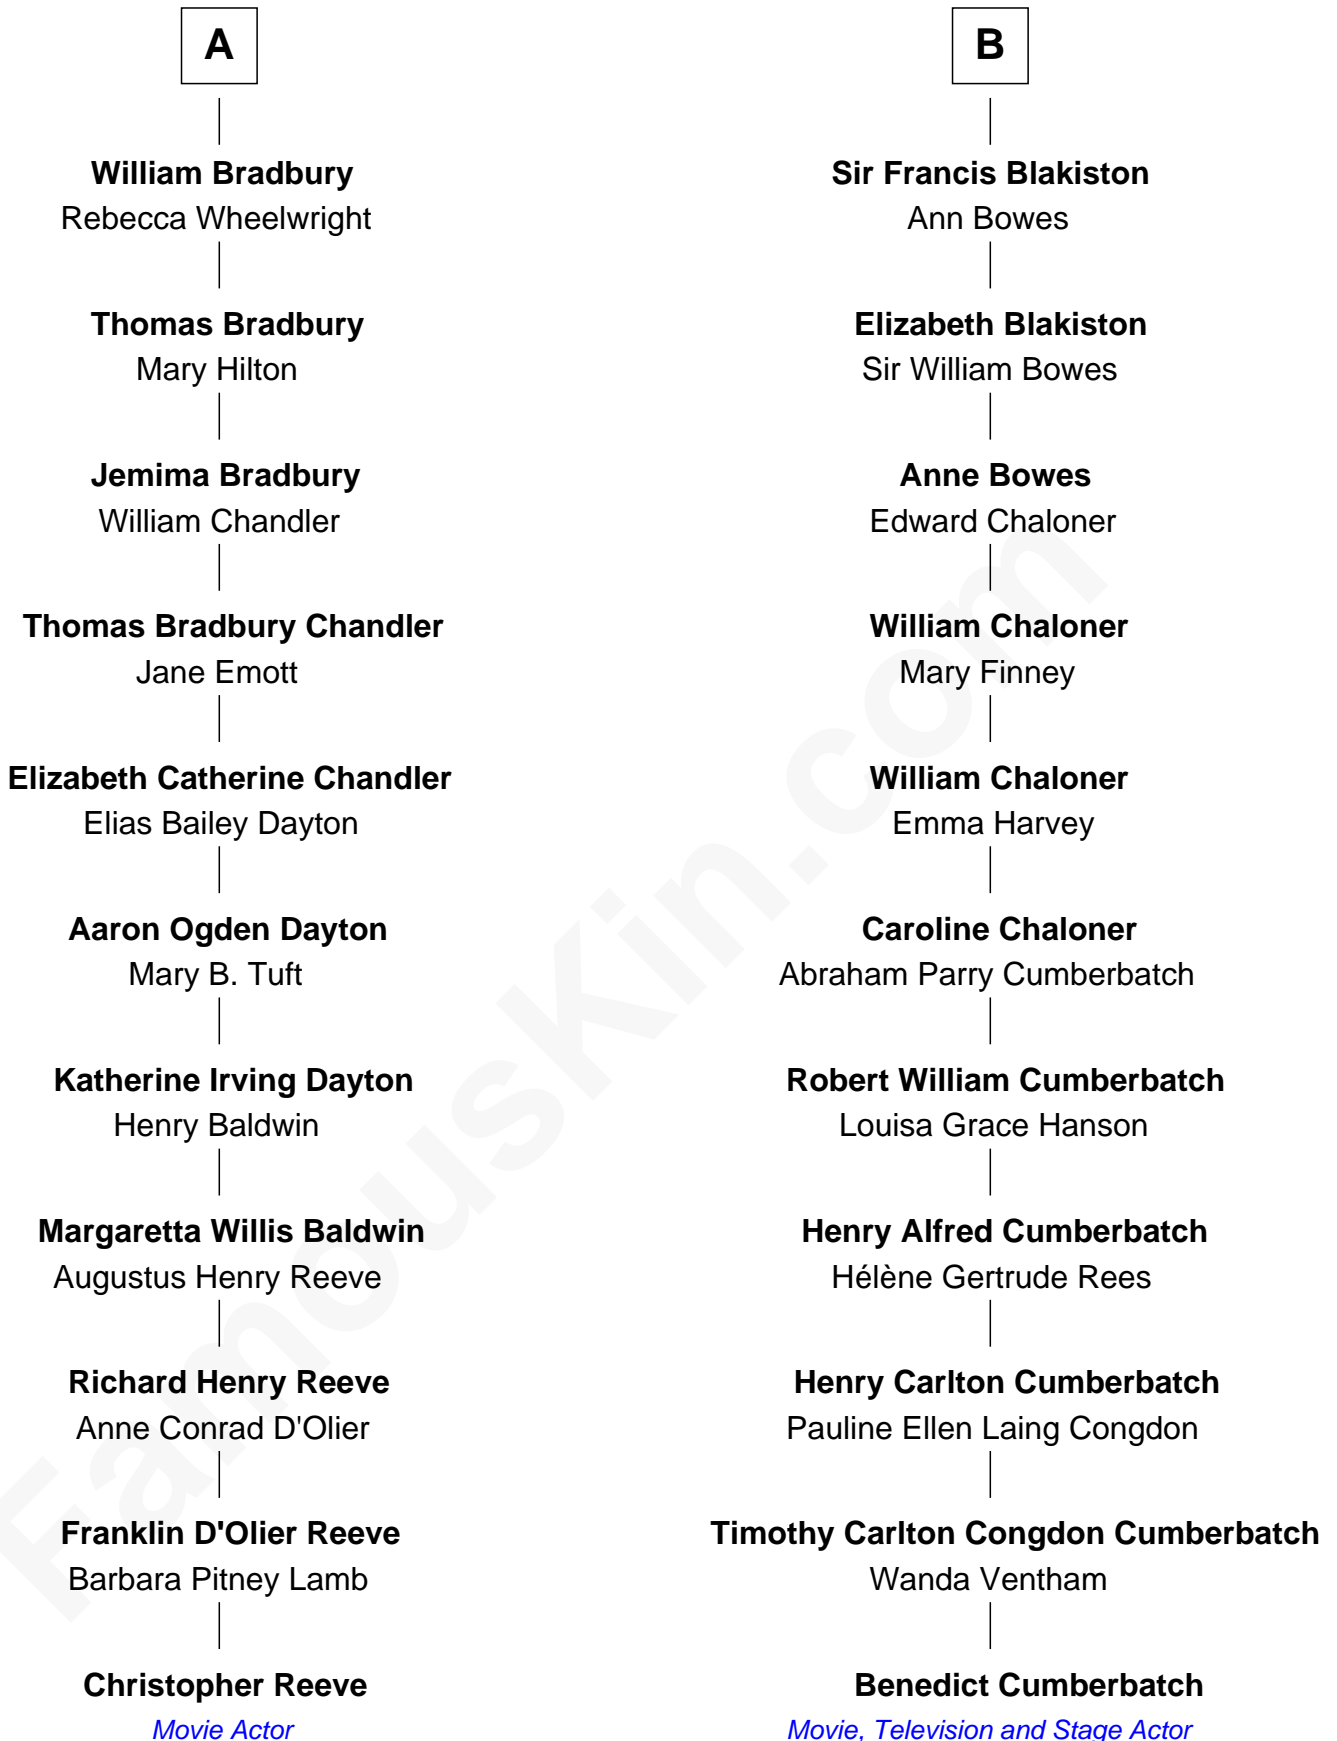

FamousKin.com
Relationship Chart of
Christopher Reeve
Movie Actor

17th cousin of
Benedict Cumberbatch
Movie, Television and Stage Actor

Christopher Reeve photo by [Jbfrankel](#) ([CC BY-SA 3.0](#))

Benedict Cumberbatch photo by [Gage Skidmore](#) ([CC BY-SA 2.0](#))