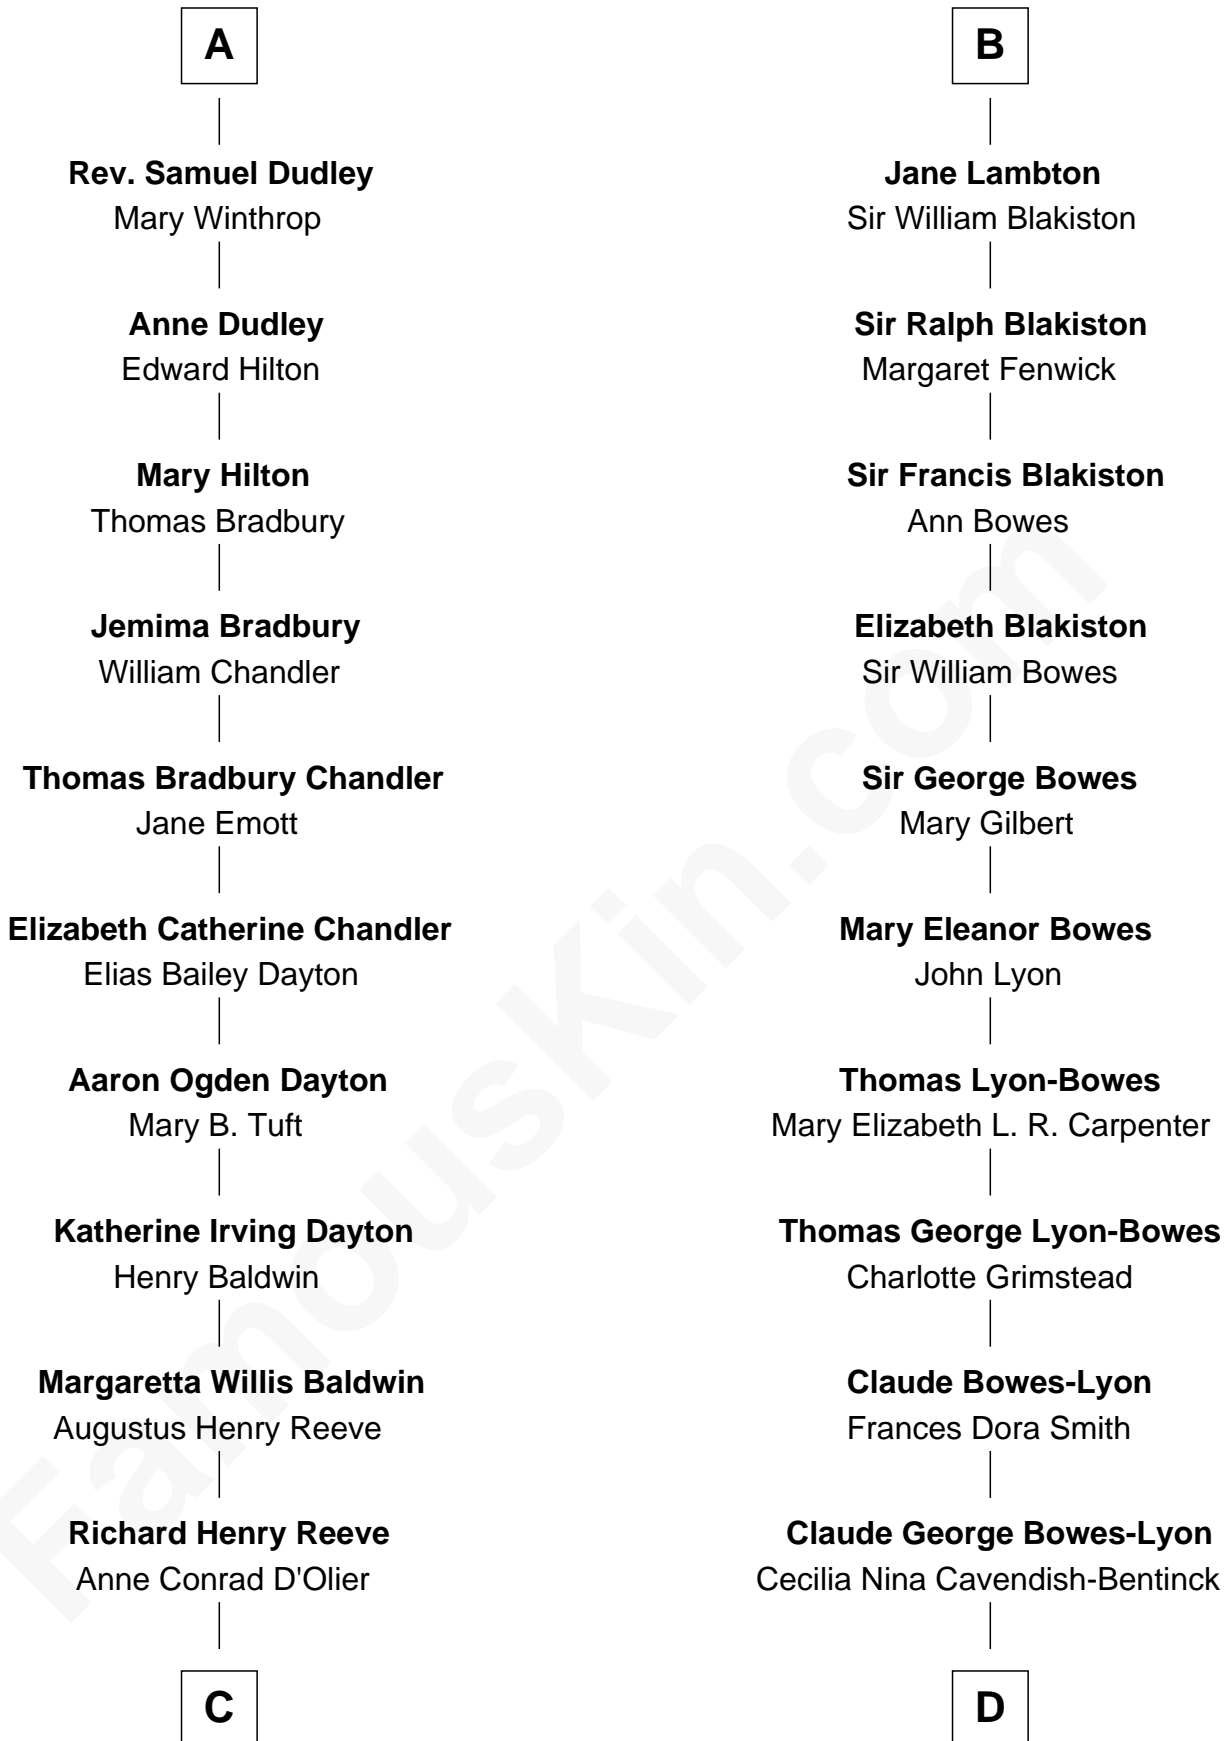

FamousKin.com Relationship Chart of

Christopher Reeve

Movie Actor

18th cousin of

Queen Elizabeth II

Queen of the United Kingdom

C

Franklin D'Olier Reeve

Barbara Pitney Lamb

Christopher Reeve

Movie Actor

D

Elizabeth Bowes-Lyon

George VI, King of the United Kingdom

Queen Elizabeth II

Queen of the United Kingdom