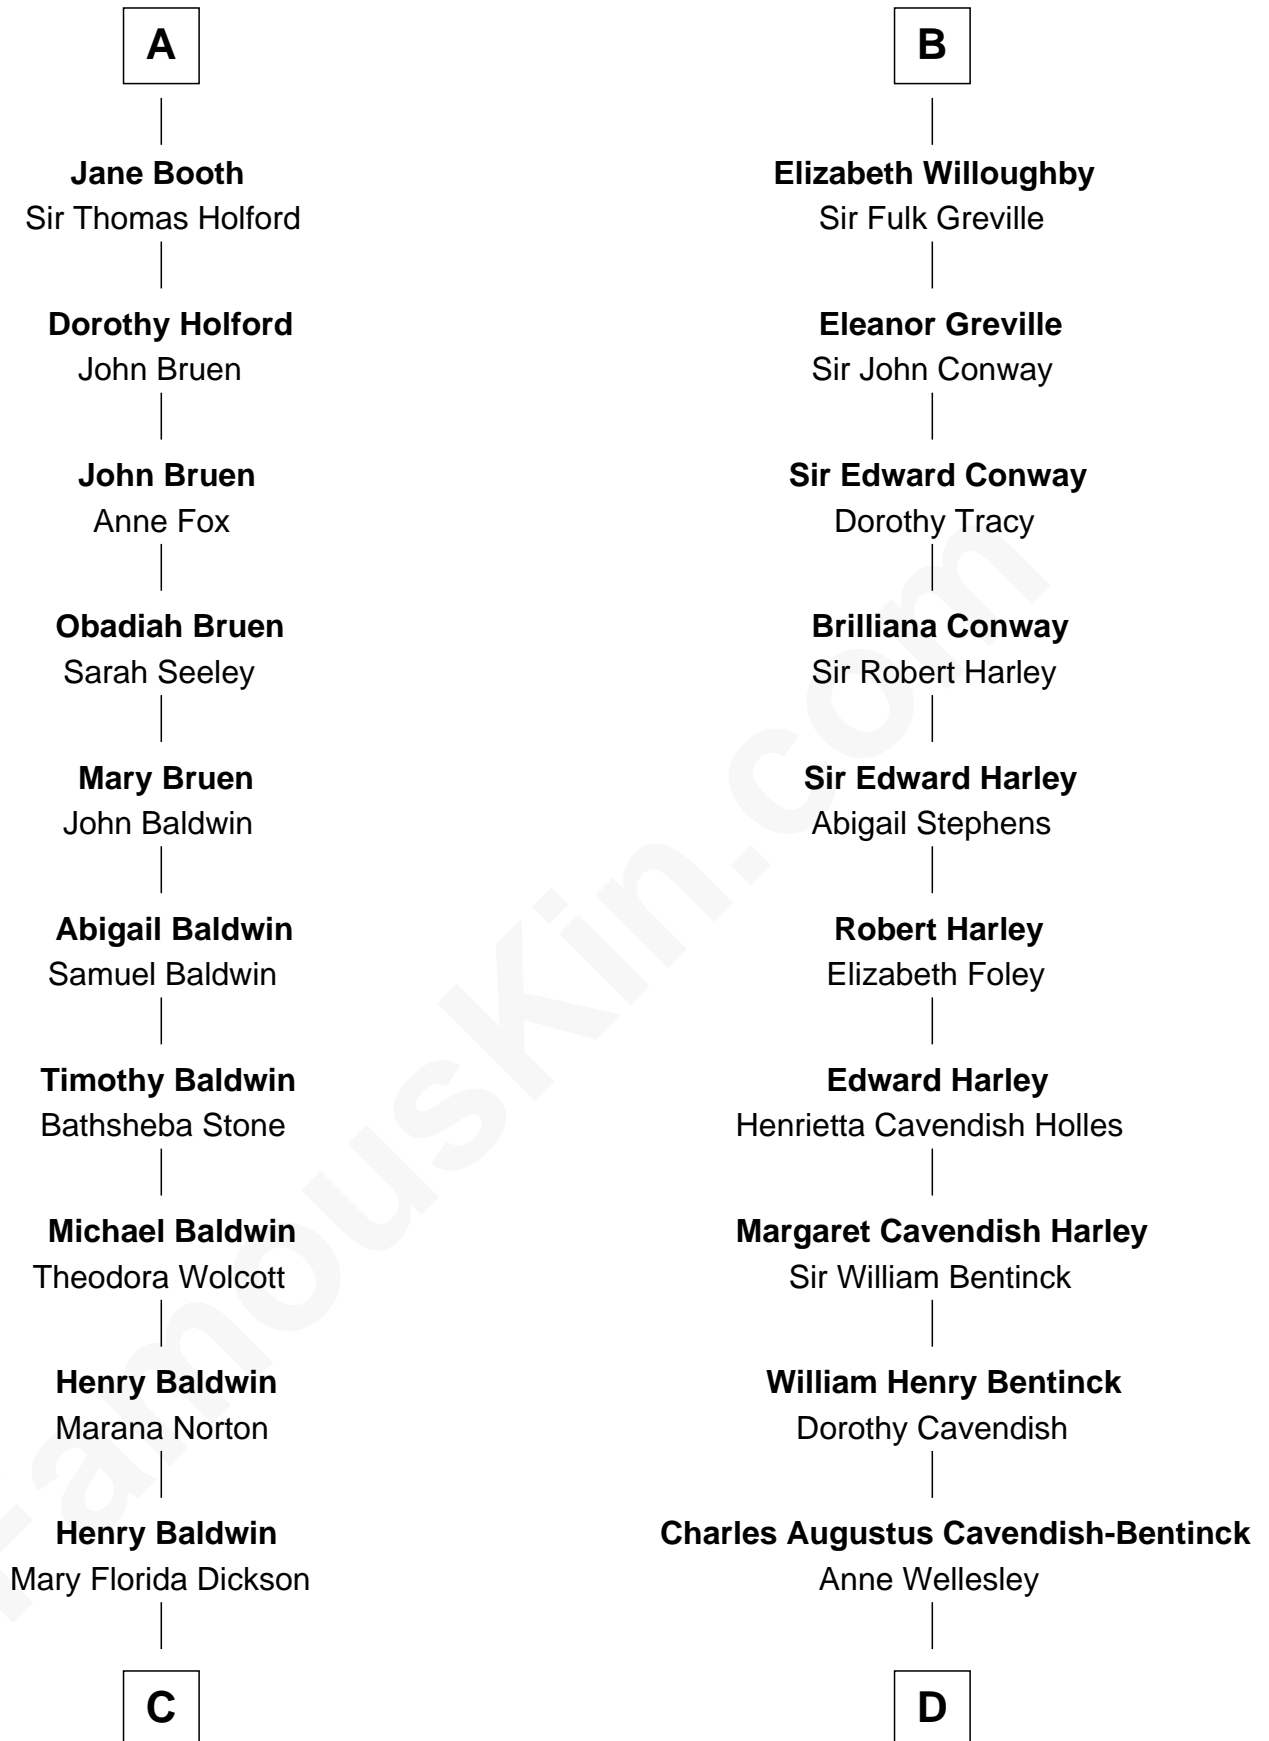

FamousKin.com
Relationship Chart of
Christopher Reeve
Movie Actor

20th cousin 1 time removed of
Queen Elizabeth II
Queen of the United Kingdom

Katherine de Hastang
 Ralph de Stafford

C

Henry Baldwin
Katherine Irving Dayton