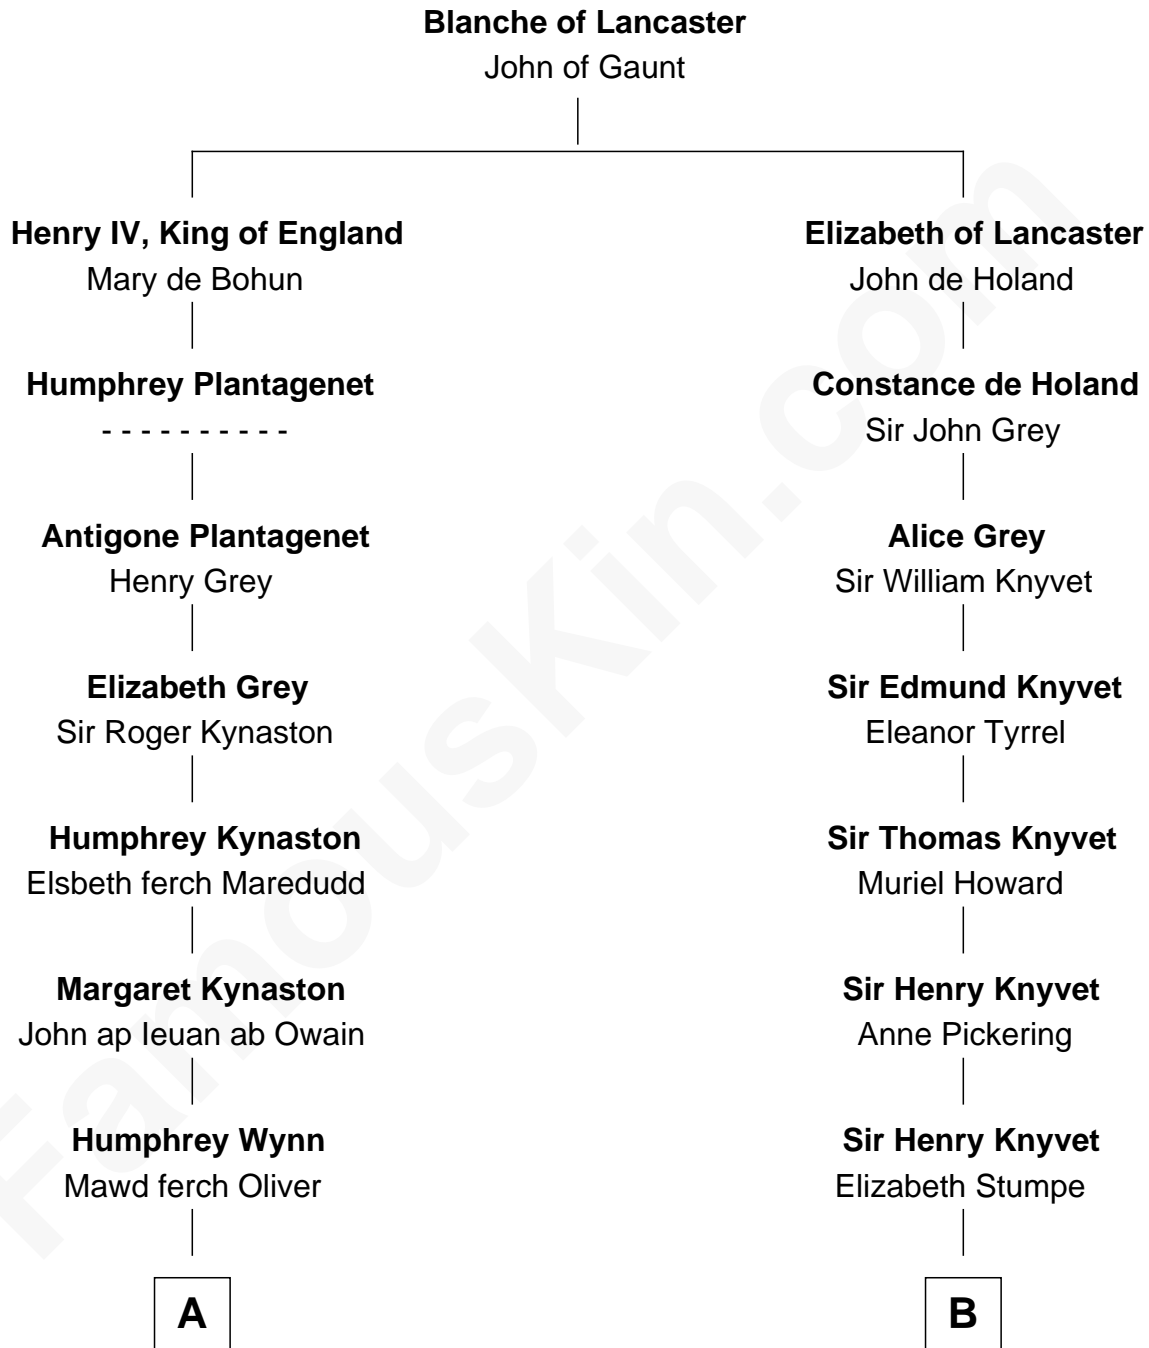

FamousKin.com Relationship Chart of

Christopher Reeve

Movie Actor

19th cousin of

Queen Elizabeth II

Queen of the United Kingdom

C

Richard Henry Reeve
Anne Conrad D'Olier

Franklin D'Olier Reeve
Barbara Pitney Lamb

Christopher Reeve
Movie Actor

D

Cecilia Nina Cavendish-Bentinck
Claude George Bowes-Lyon

Elizabeth Bowes-Lyon
George VI, King of the United Kingdom

Queen Elizabeth II
Queen of the United Kingdom