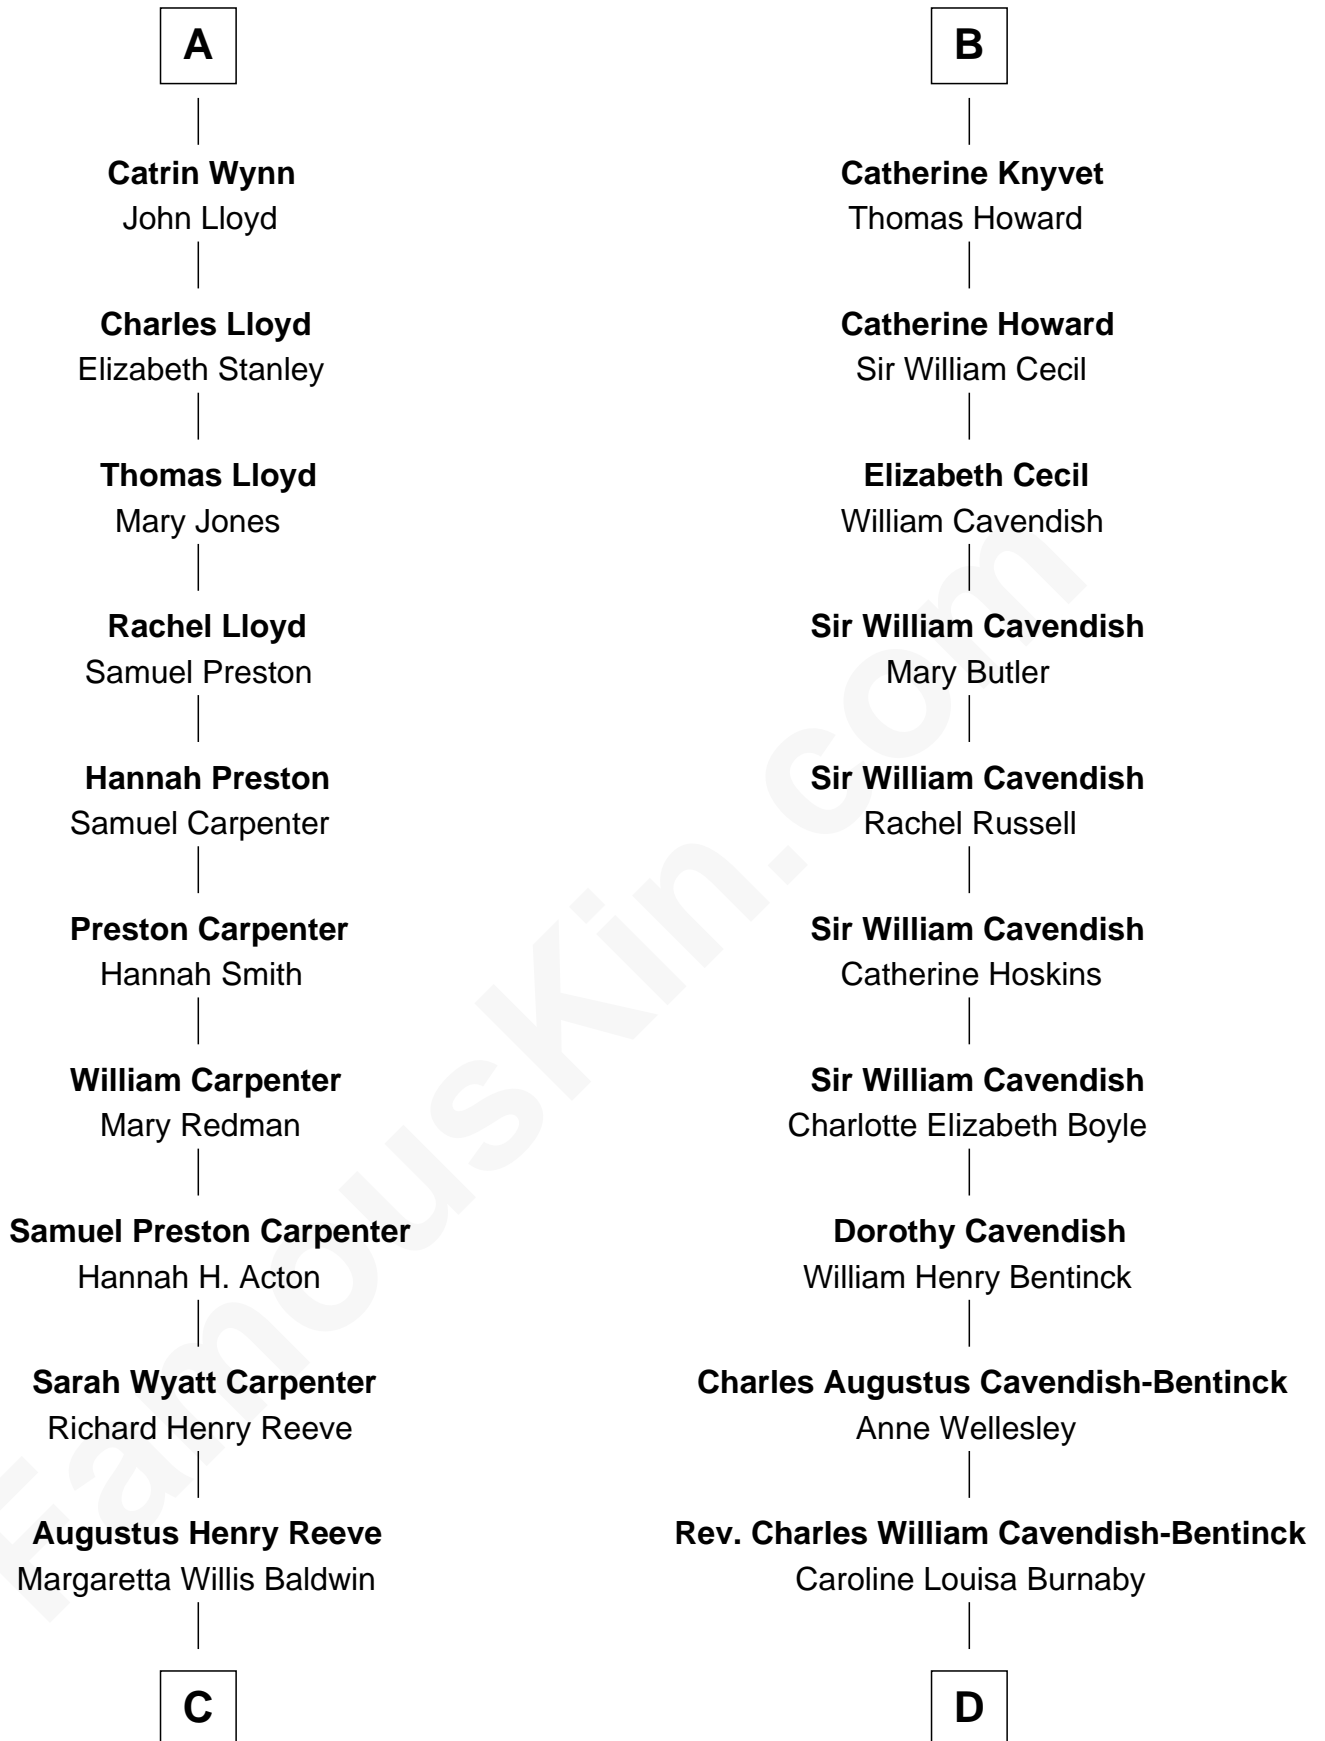

FamousKin.com Relationship Chart of

Christopher Reeve

Movie Actor

19th cousin of

Queen Elizabeth II

Queen of the United Kingdom

C

Richard Henry Reeve
Anne Conrad D'Olier