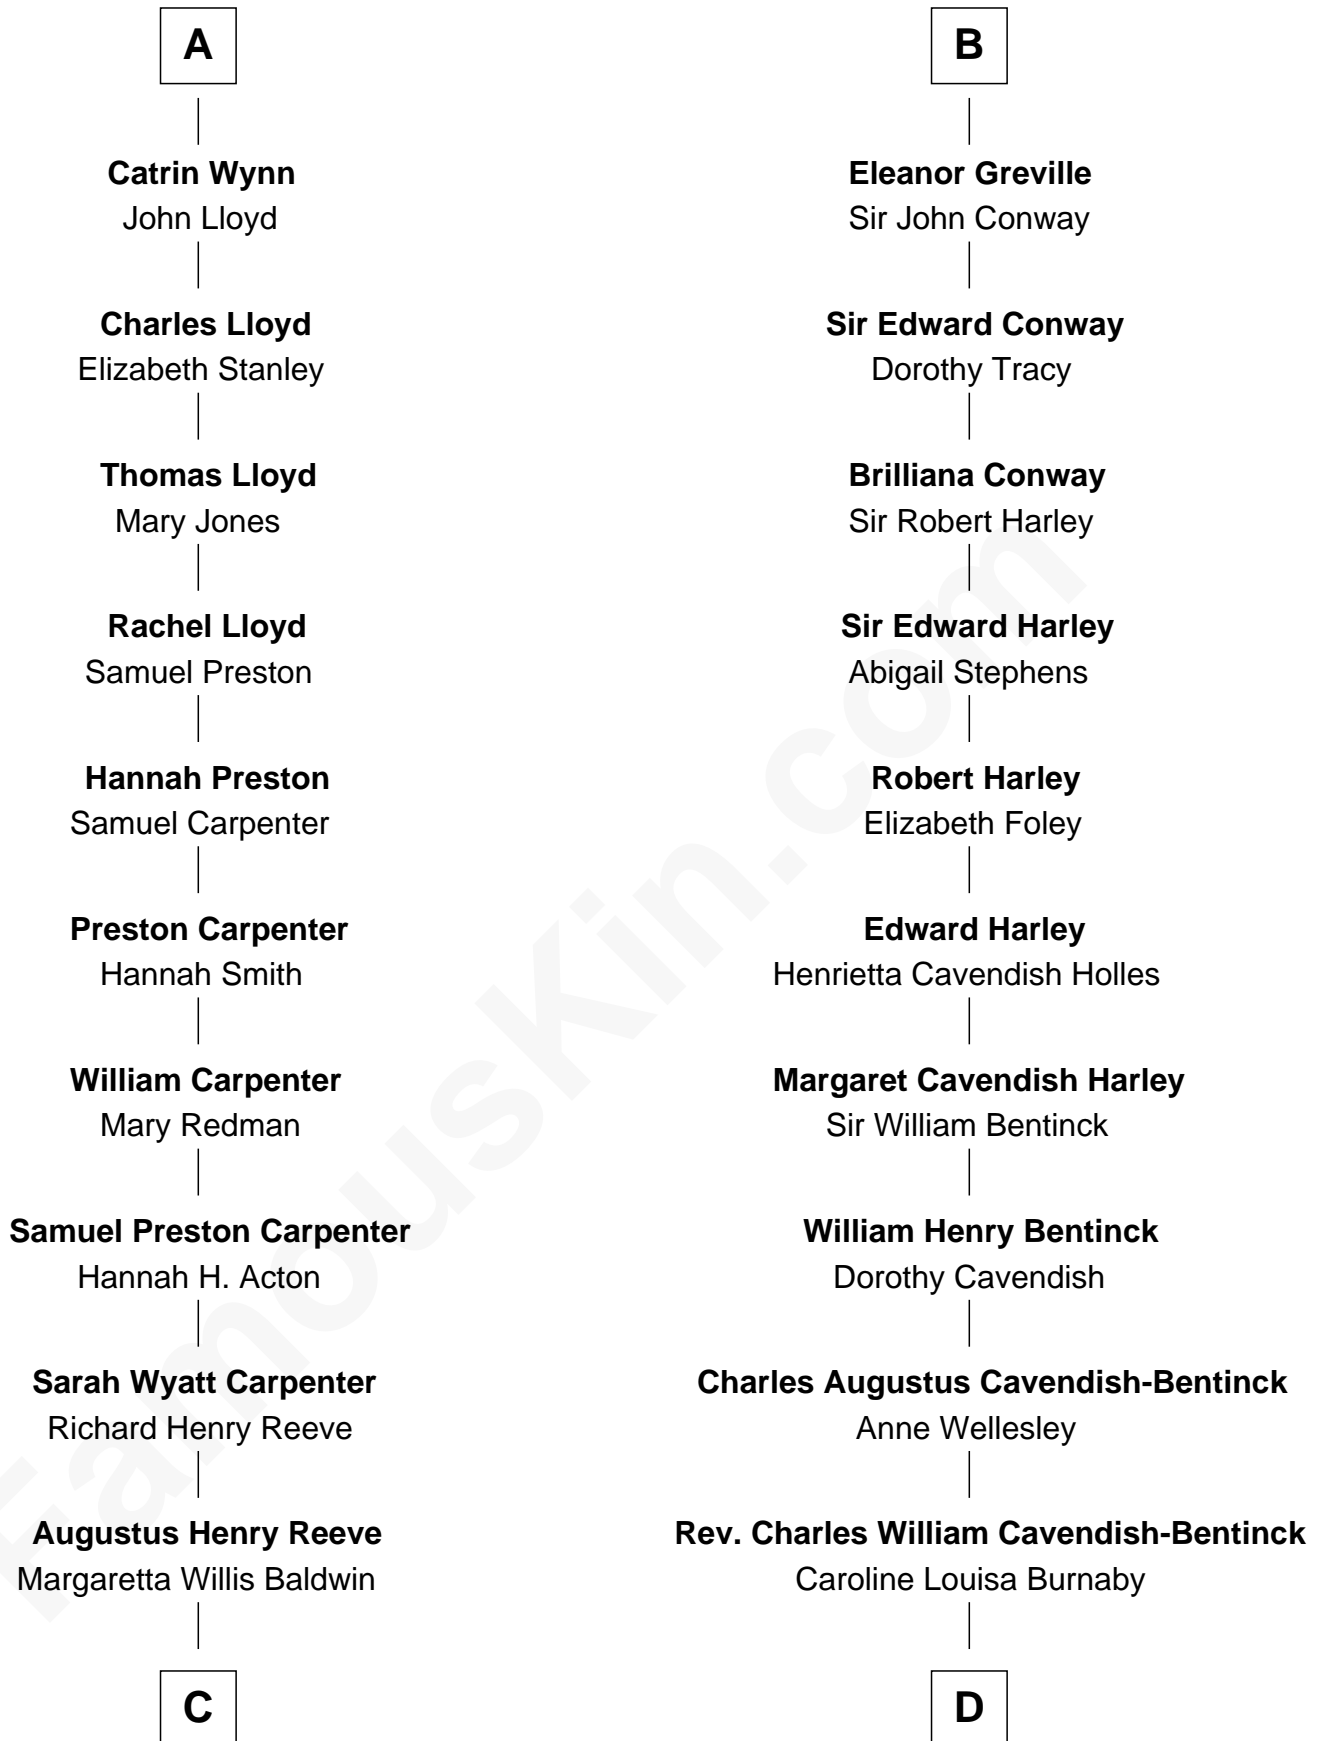

FamousKin.com Relationship Chart of

Christopher Reeve

Movie Actor

19th cousin of

Queen Elizabeth II

Queen of the United Kingdom

C

Richard Henry Reeve
Anne Conrad D'Olier