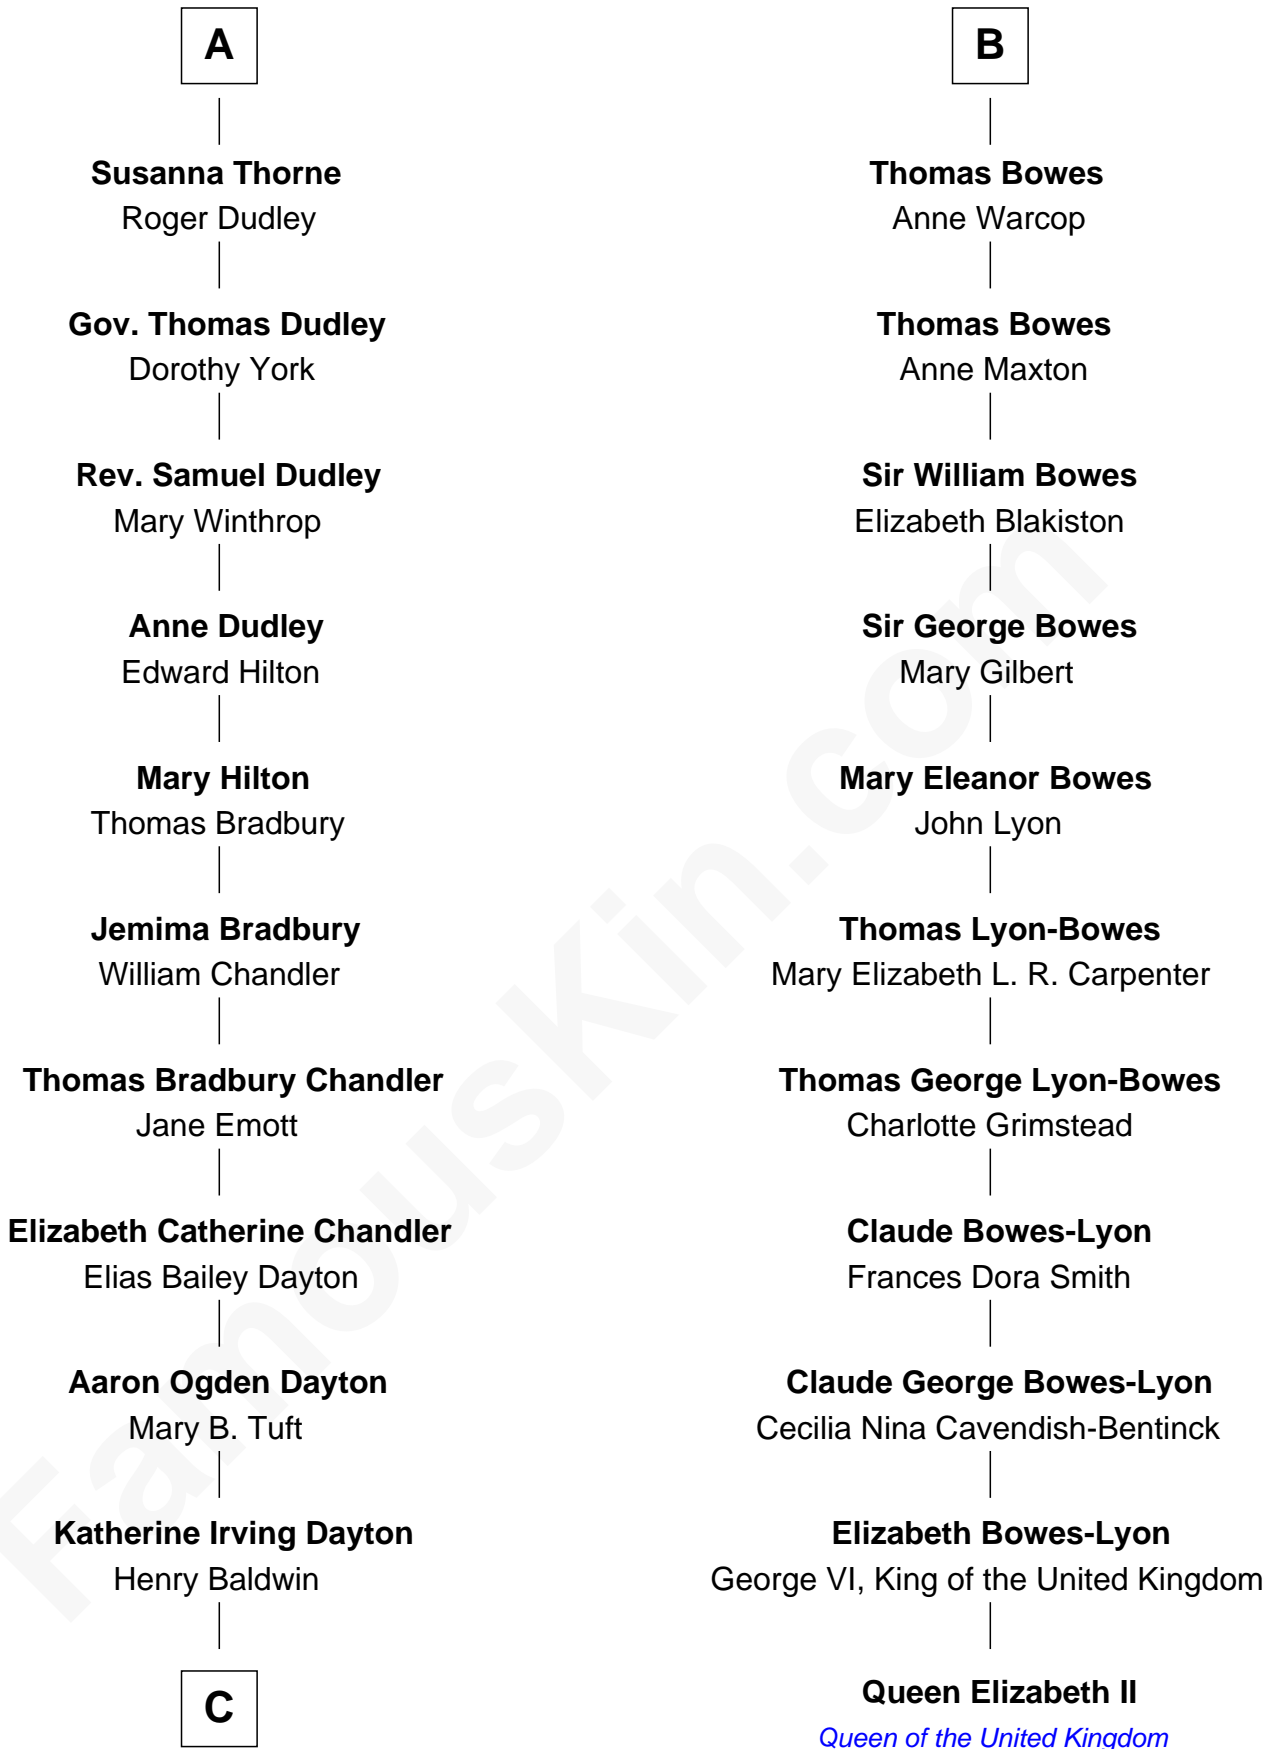

FamousKin.com
Relationship Chart of
Christopher Reeve
Movie Actor

17th cousin 3 times removed of
Queen Elizabeth II
Queen of the United Kingdom

C

—
Margaretta Willis Baldwin

Augustus Henry Reeve

—
Richard Henry Reeve