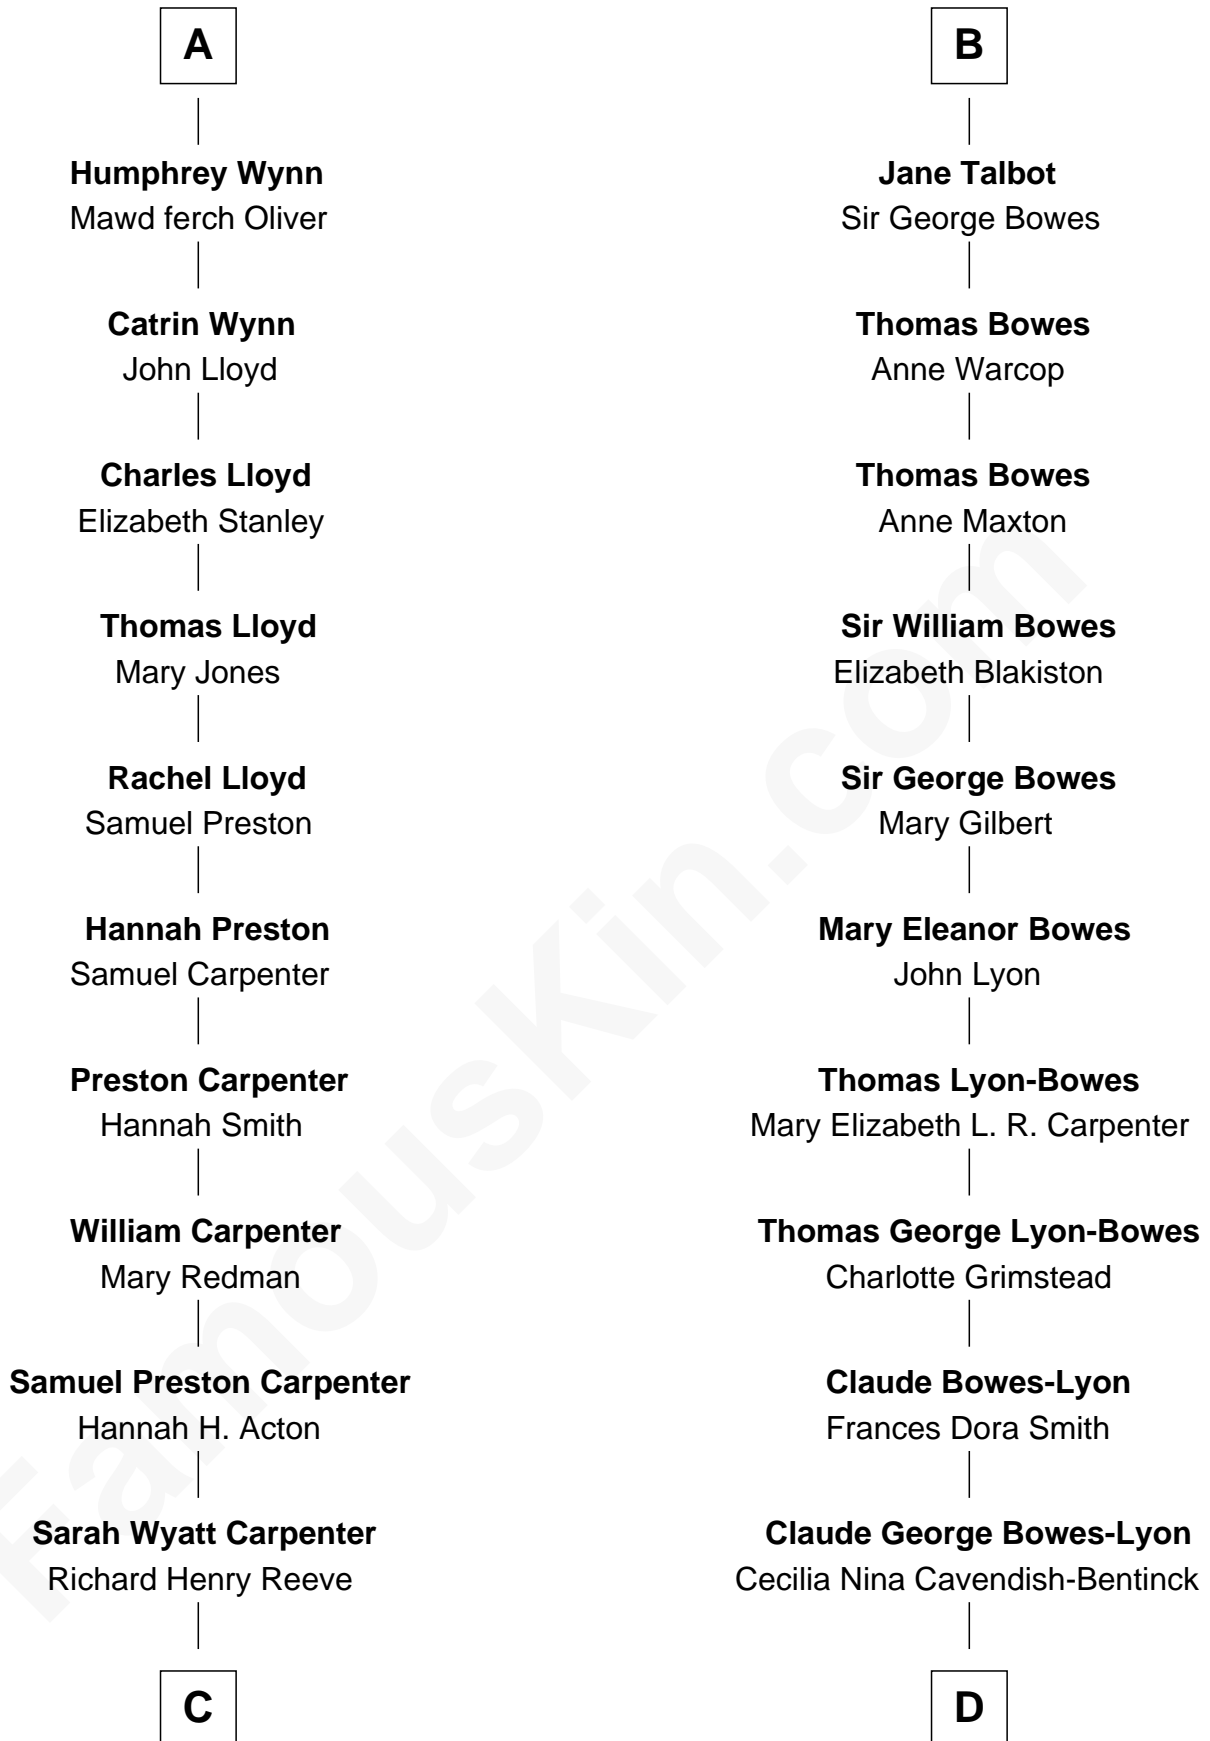

**FamousKin.com**  
**Relationship Chart of**  
**Christopher Reeve**  
*Movie Actor*

18th cousin 2 times removed of  
**Queen Elizabeth II**  
*Queen of the United Kingdom*

**C**

**Augustus Henry Reeve**  
Margaretta Willis Baldwin

**Richard Henry Reeve**  
Anne Conrad D'Olier

**Franklin D'Olier Reeve**  
Barbara Pitney Lamb

**Christopher Reeve**  
*Movie Actor*

**D**

**Elizabeth Bowes-Lyon**  
George VI, King of the United Kingdom

**Queen Elizabeth II**  
*Queen of the United Kingdom*