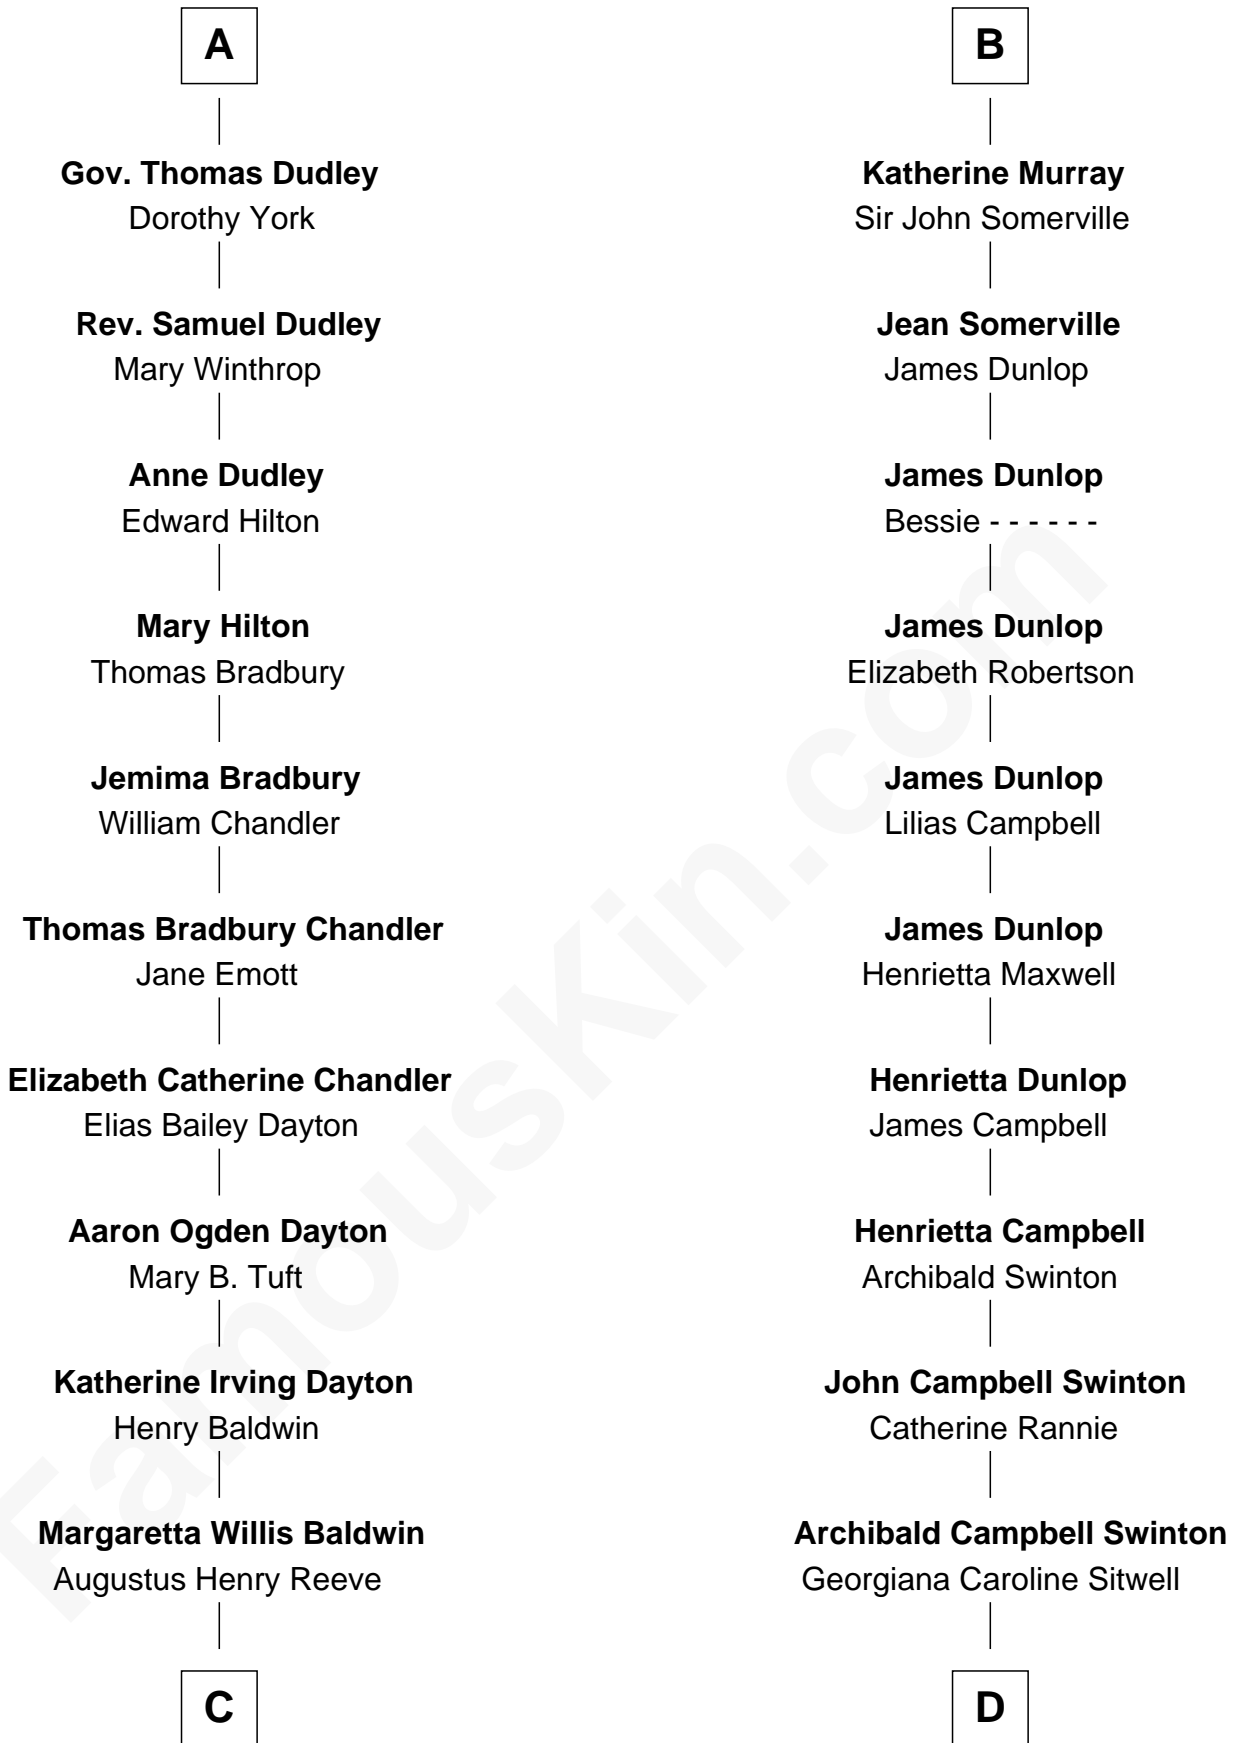

**FamousKin.com**  
**Relationship Chart of**  
**Christopher Reeve**  
*Movie Actor*

19th cousin 1 time removed of

**Tilda Swinton**  
*Movie Actress*

**Katherine Roet**  
 John of Gaunt

**C**

**Richard Henry Reeve**  
Anne Conrad D'Olier

**Franklin D'Olier Reeve**  
Barbara Pitney Lamb

**Christopher Reeve**  
*Movie Actor*

**D**

**George Sitwell Campbell Swinton**  
Elizabeth Ebsworth

**Alan Henry Campbell Swinton**  
Matoria Beatrice Evelyn Rochfort Alers-Hankey