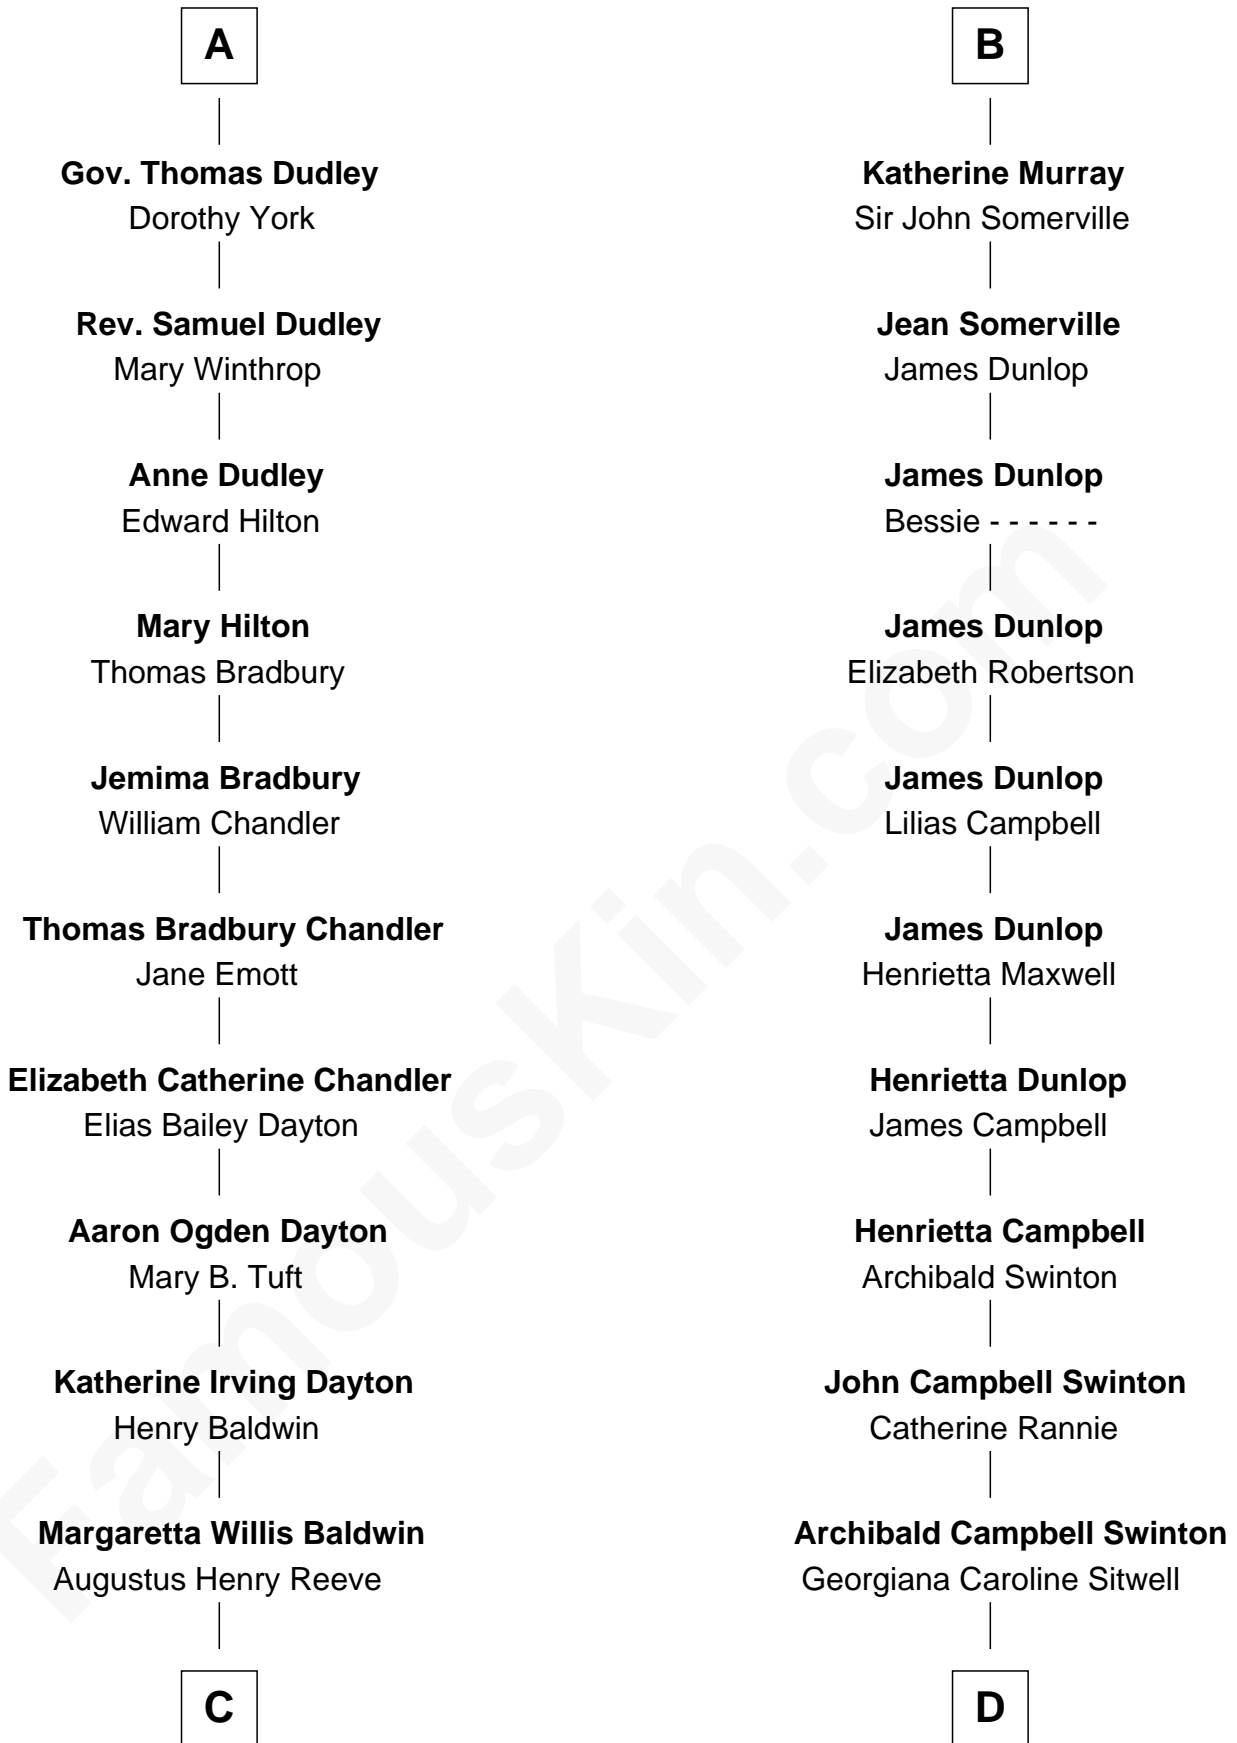

FamousKin.com
Relationship Chart of
Christopher Reeve
Movie Actor

19th cousin 1 time removed of
Tilda Swinton
Movie Actress

Sir Thomas de Holand
 Alice Fitzalan

C

Richard Henry Reeve
Anne Conrad D'Olier

Franklin D'Olier Reeve
Barbara Pitney Lamb