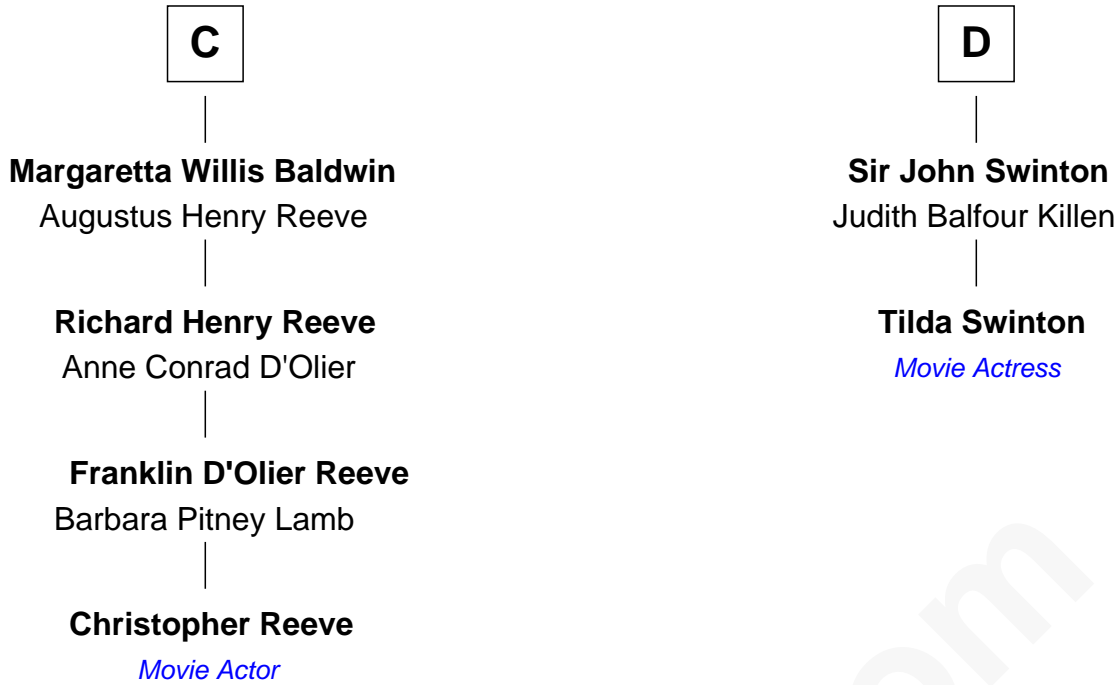

FamousKin.com
Relationship Chart of
Christopher Reeve
Movie Actor

18th cousin 2 times removed of

Tilda Swinton
Movie Actress

Thomas Holand
 Joan Plantagenet

FamousKin.com