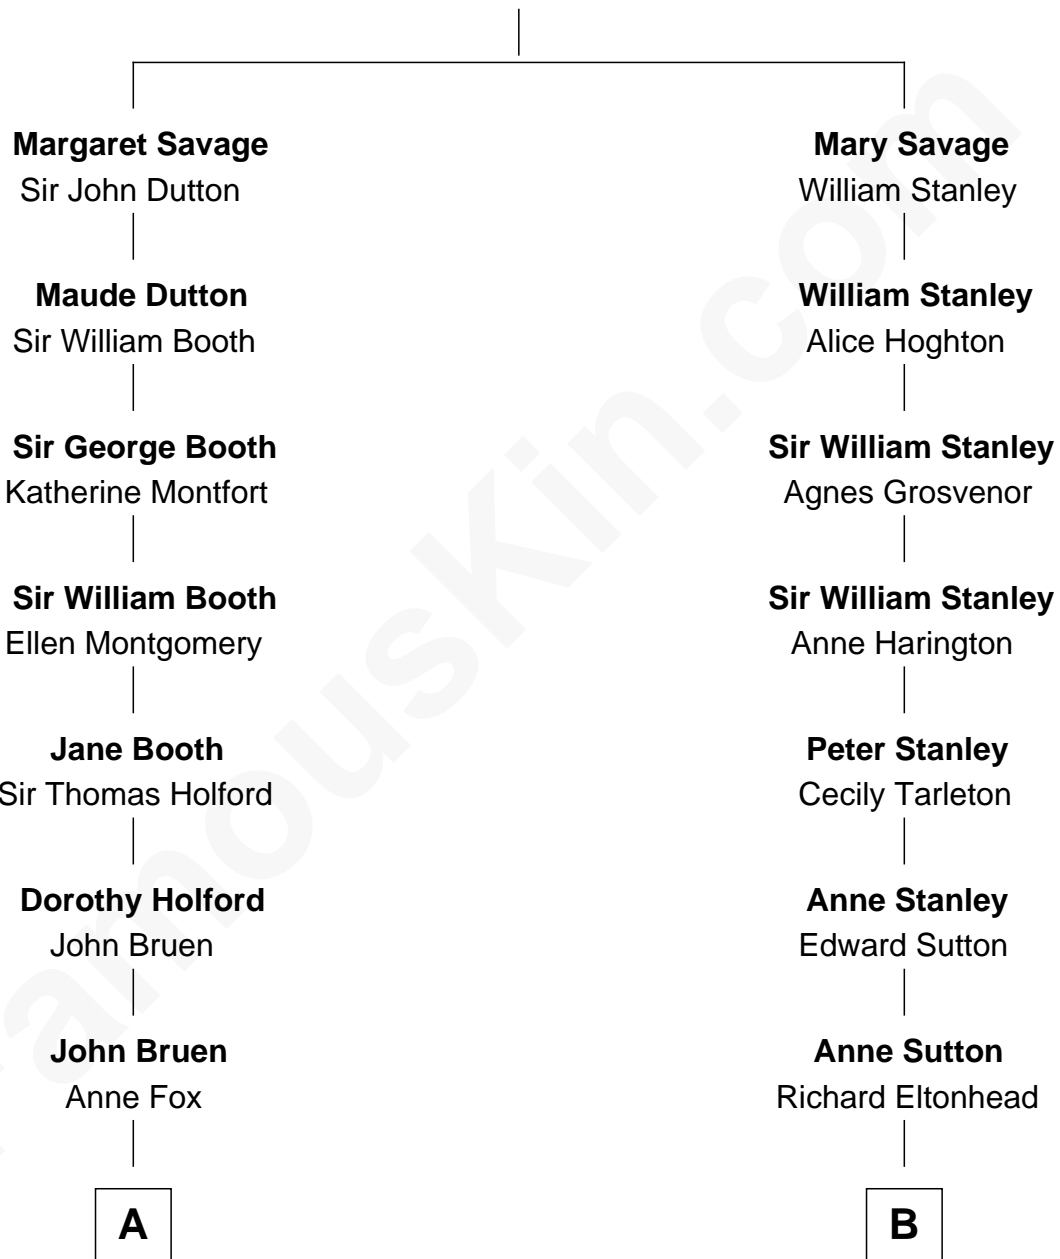

**FamousKin.com**  
**Relationship Chart of**  
**Christopher Reeve**  
*Movie Actor*

13th cousin 5 times removed of  
**Fitzhugh Lee**  
*40th Governor of Virginia*

**Sir John Savage**  
Maud de Swinnerton

C

Franklin D'Olier Reeve

Barbara Pitney Lamb

Christopher Reeve

*Movie Actor*

FamousKin.com