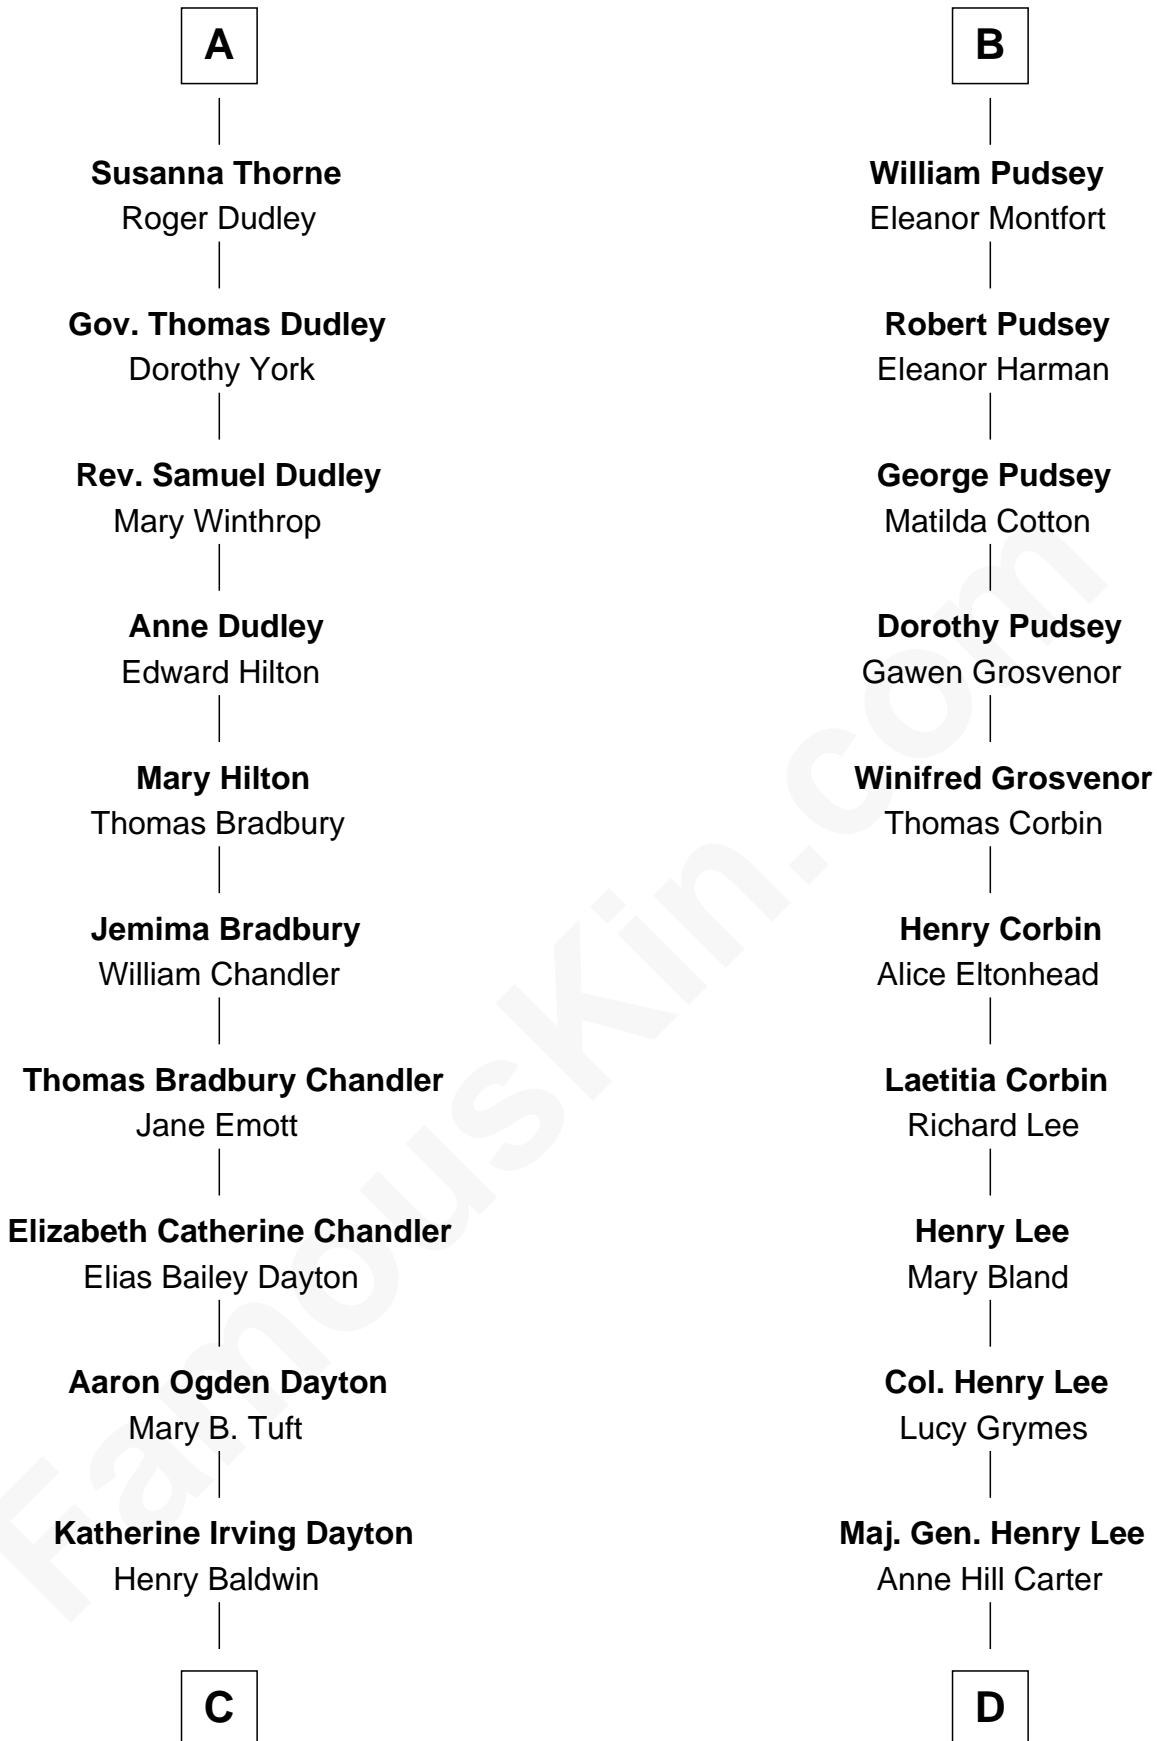

FamousKin.com
Relationship Chart of
Christopher Reeve
Movie Actor

18th cousin 2 times removed of
Fitzhugh Lee
40th Governor of Virginia

Sir John Grey
 Avice Marmion

C

Margaretta Willis Baldwin

Augustus Henry Reeve

Richard Henry Reeve

Anne Conrad D'Olier

Franklin D'Olier Reeve

Barbara Pitney Lamb

Christopher Reeve

Movie Actor

D

Sydney Smith Lee

Anna Maria Mason

Fitzhugh Lee

40th Governor of Virginia

FamousKin.com