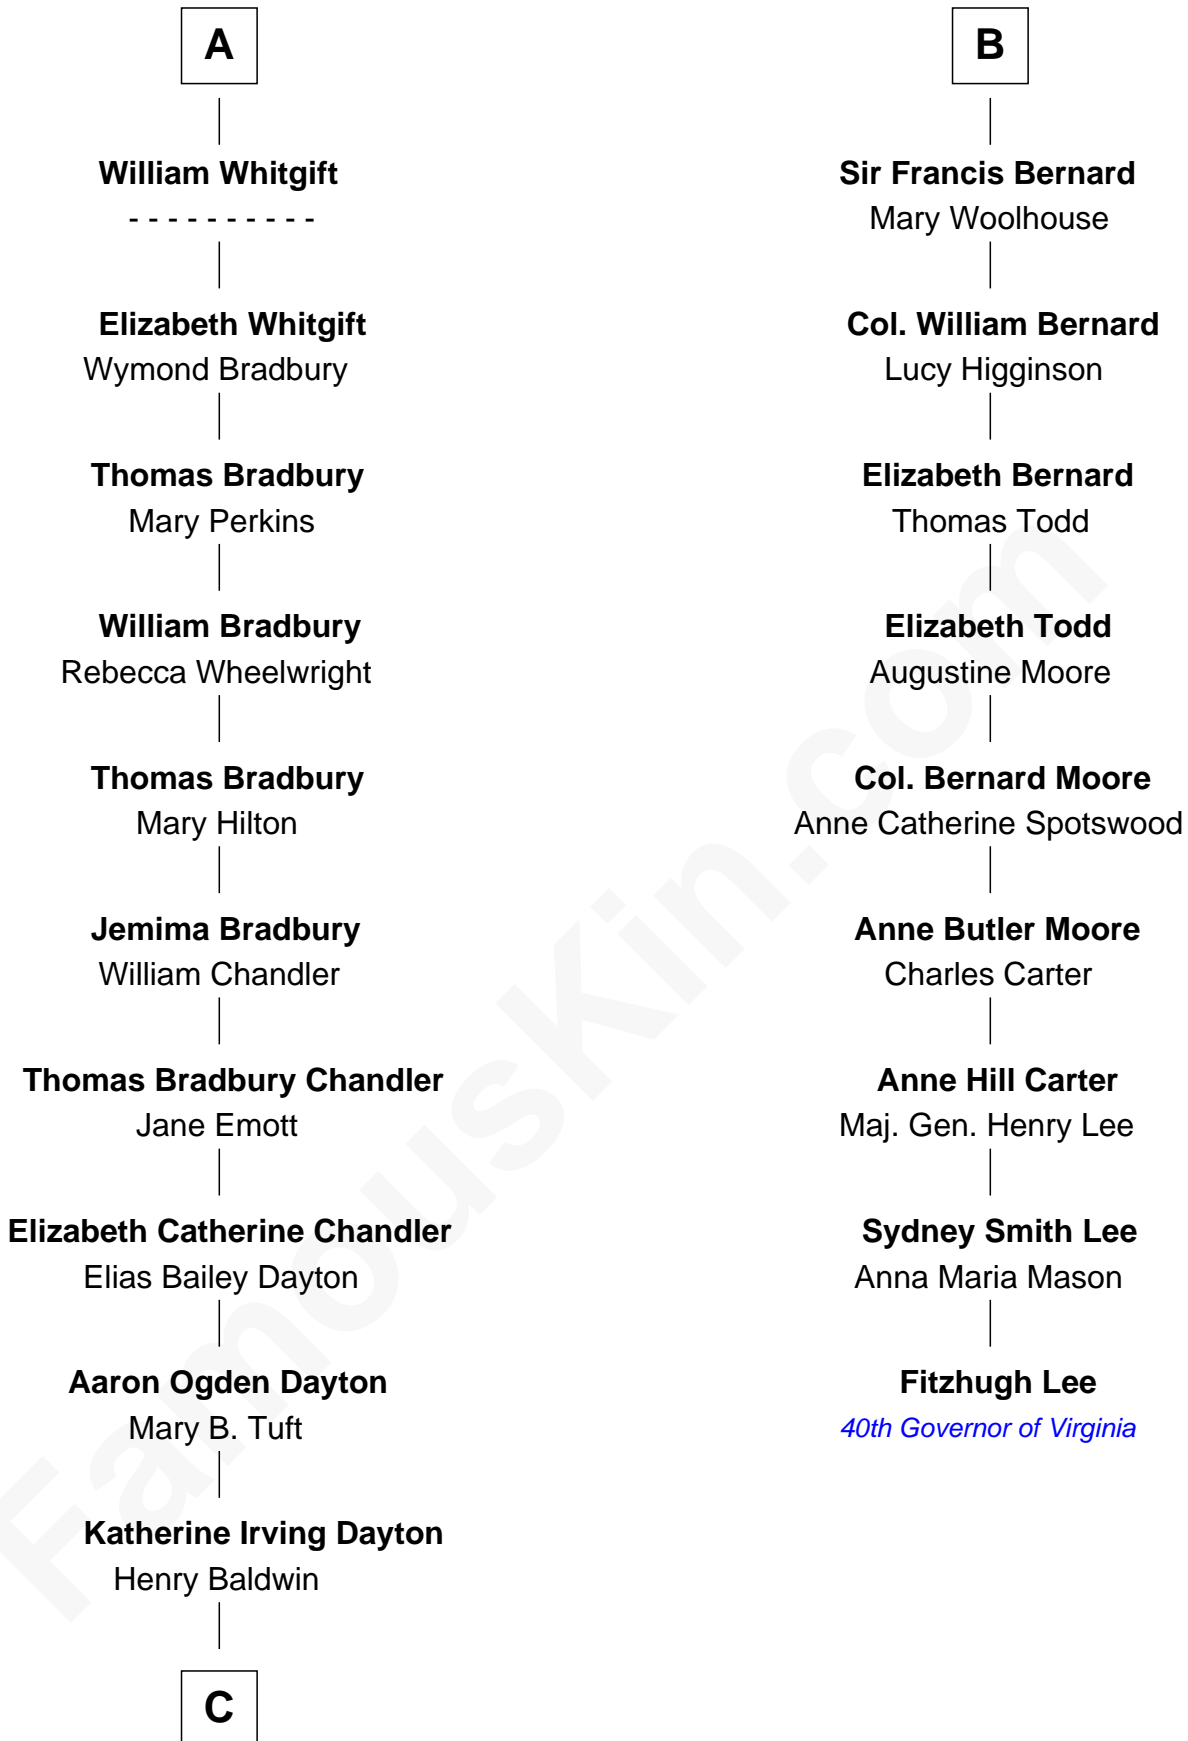

FamousKin.com
Relationship Chart of
Christopher Reeve
Movie Actor

15th cousin 5 times removed of
Fitzhugh Lee
40th Governor of Virginia

John de Welles
Maud de Roos

John de Welles
Eleanor de Mowbray

Eudo de Welles
Maud de Greystoke

Sir Lionel de Welles
Joan de Waterton

Margaret de Welles
Sir Thomas Dymoke

Jane Dymoke
John Fulnetby

Katherine Fulnetby
William Dynwell

Anne Dynwell
Henry Whitgift

A

Margery de Welles
Stephen le Scrope

John le Scrope
Elizabeth Chaworth

Elizabeth le Scrope
Sir Henry le Scrope

Margaret Scrope
John Bernard

John Bernard
Margaret Daundelyn

John Bernard
Cecily Muscote

Francis Bernard
Alice Hazlewood

B

C

—
Margaretta Willis Baldwin