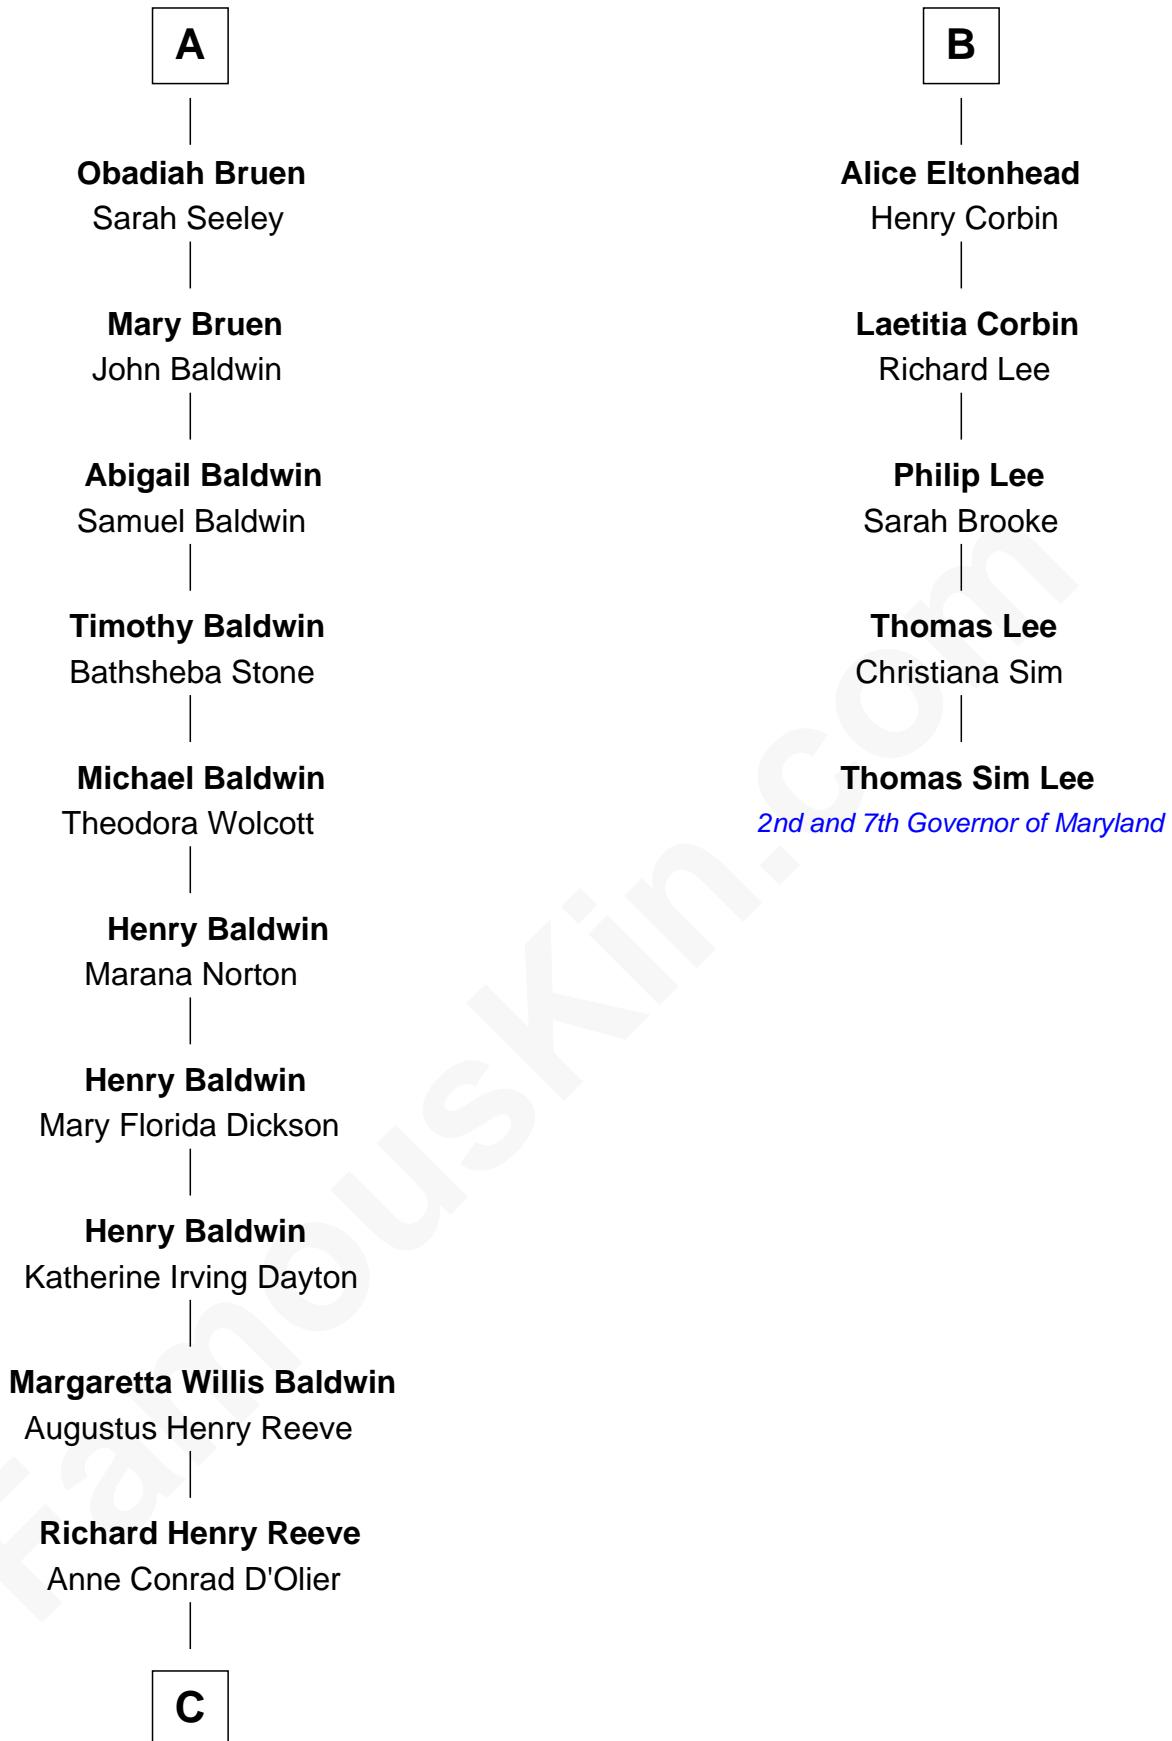

FamousKin.com
Relationship Chart of
Christopher Reeve
Movie Actor

11th cousin 7 times removed of
Thomas Sim Lee
2nd and 7th Governor of Maryland

C

Franklin D'Olier Reeve

Barbara Pitney Lamb

Christopher Reeve

Movie Actor

FamousKin.com