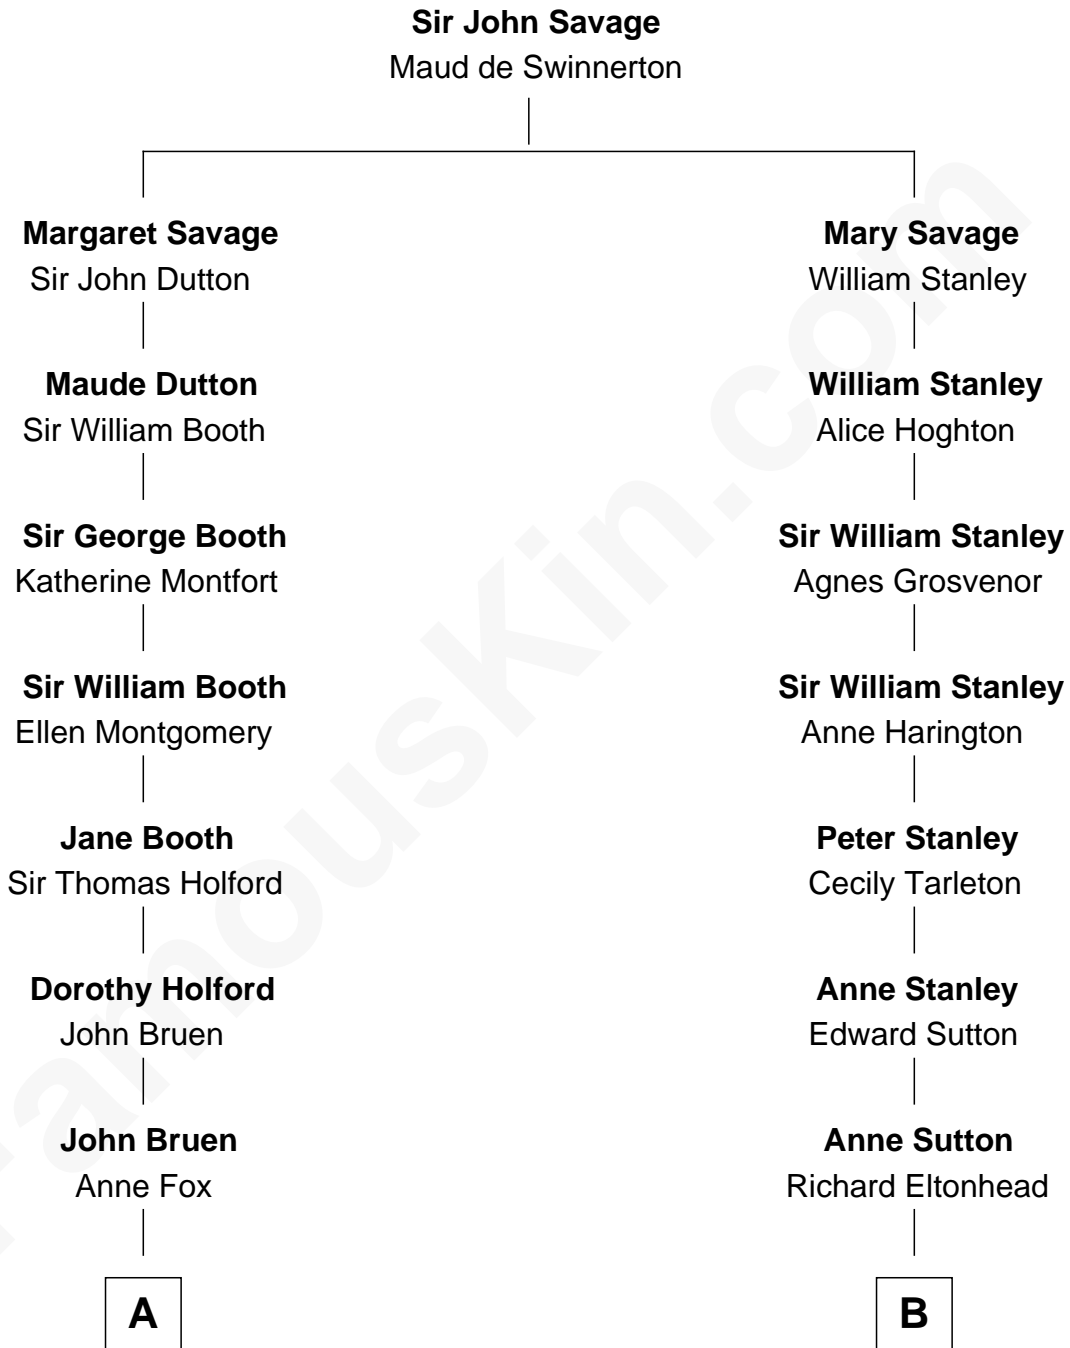

FamousKin.com
Relationship Chart of
Christopher Reeve
Movie Actor

11th cousin 7 times removed of
Thomas Sim Lee
2nd and 7th Governor of Maryland

C

Franklin D'Olier Reeve

Barbara Pitney Lamb

Christopher Reeve

Movie Actor

FamousKin.com