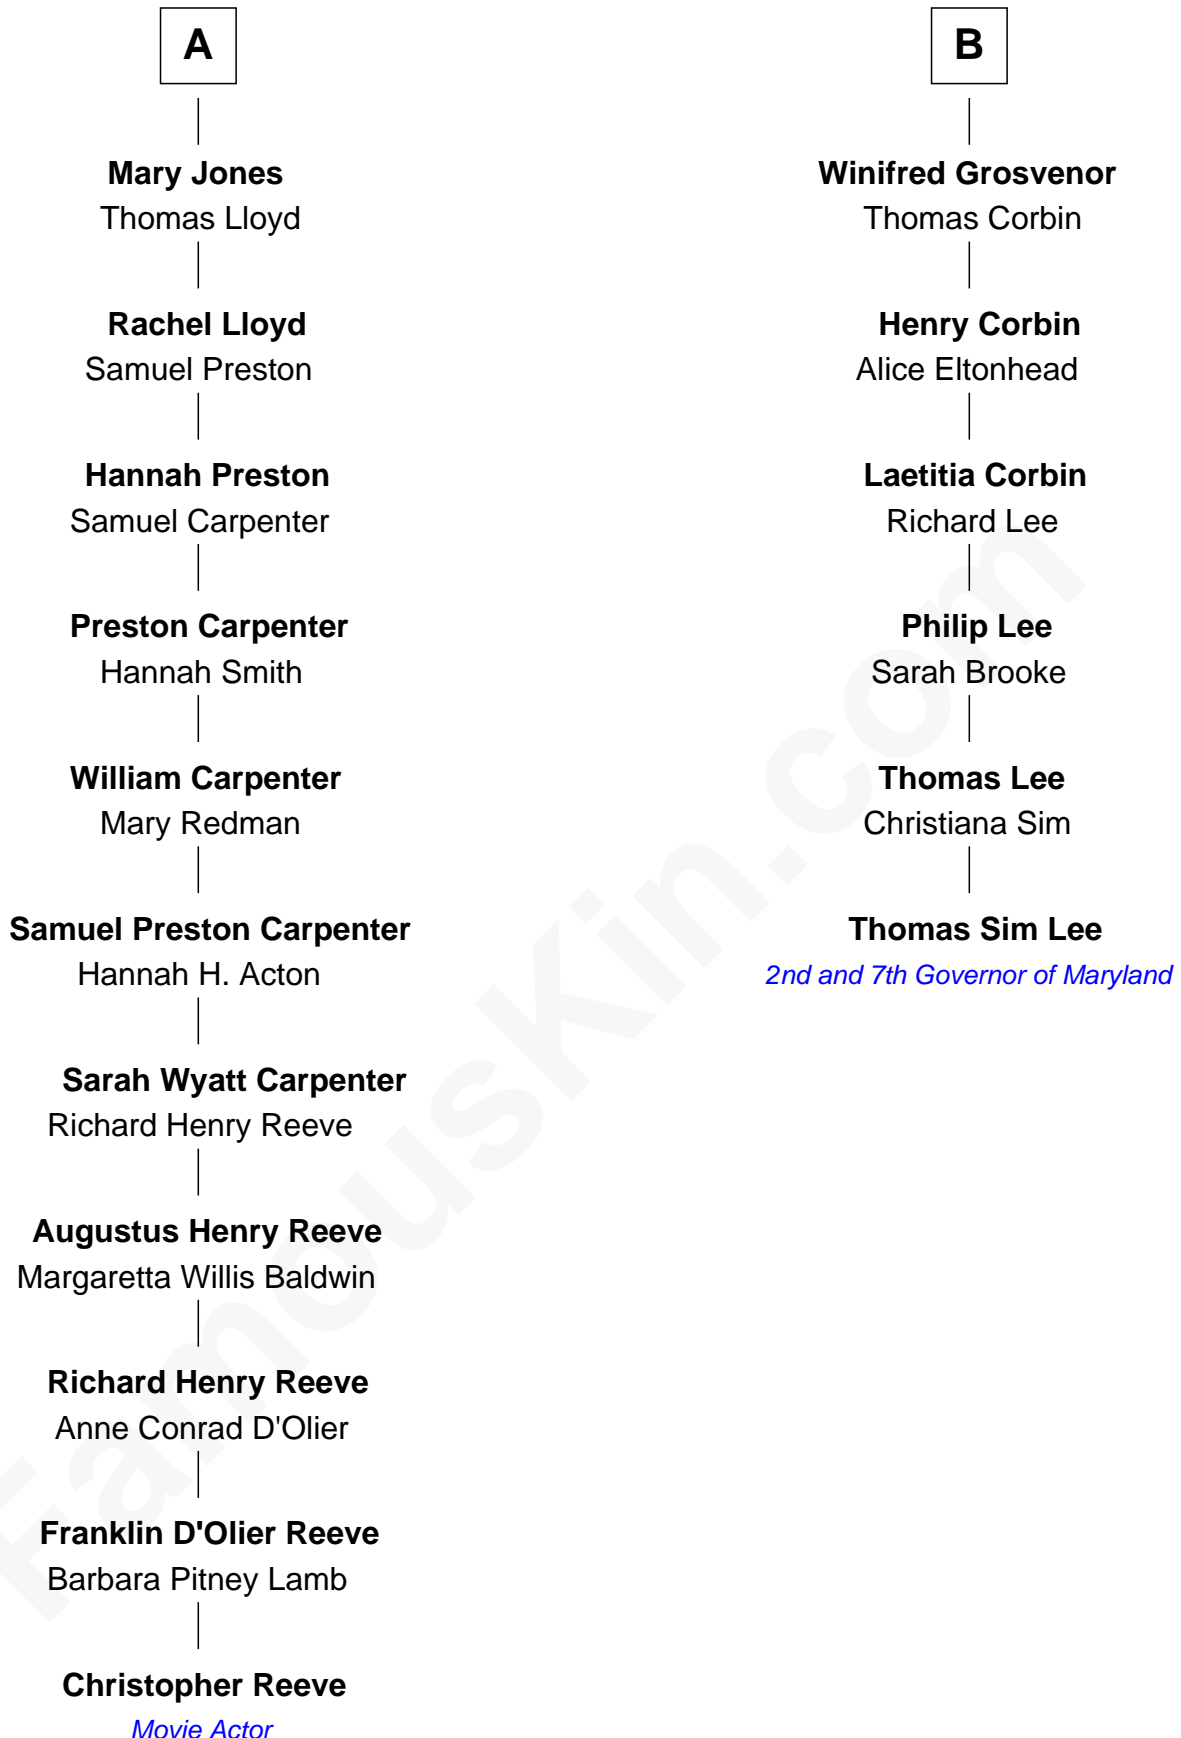

**FamousKin.com**  
**Relationship Chart of**  
**Christopher Reeve**  
*Movie Actor*

12th cousin 5 times removed of

**Thomas Sim Lee**  
*2nd and 7th Governor of Maryland*

**Sir Robert Corbet**  
 Margaret - - - - -

Christopher Reeve photo by [Jbfrankel](#) ([CC BY-SA 3.0](#))