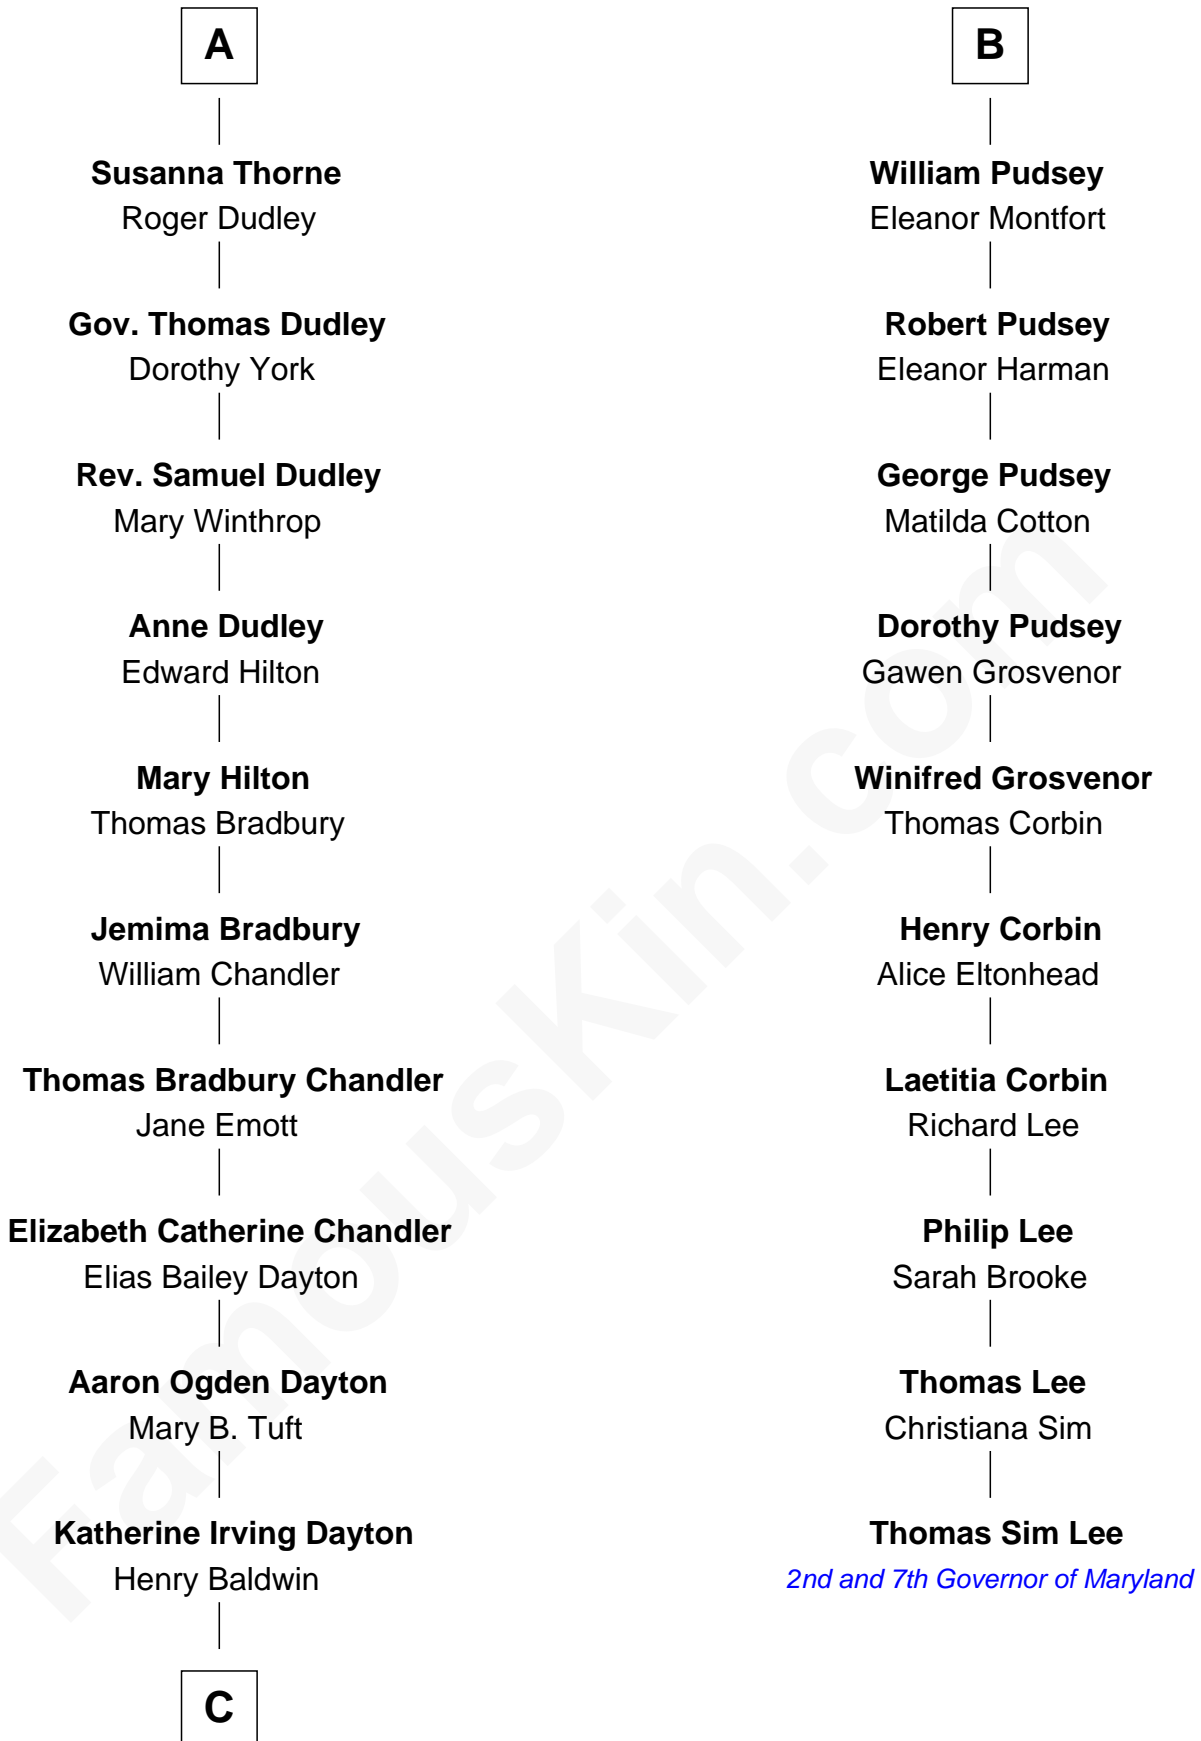

FamousKin.com
Relationship Chart of
Christopher Reeve
Movie Actor

16th cousin 4 times removed of
Thomas Sim Lee
2nd and 7th Governor of Maryland

C

—
Margaretta Willis Baldwin

Augustus Henry Reeve

—
Richard Henry Reeve

Anne Conrad D'Olier

—
Franklin D'Olier Reeve

Barbara Pitney Lamb

—
Christopher Reeve

Movie Actor

FamousKin.com