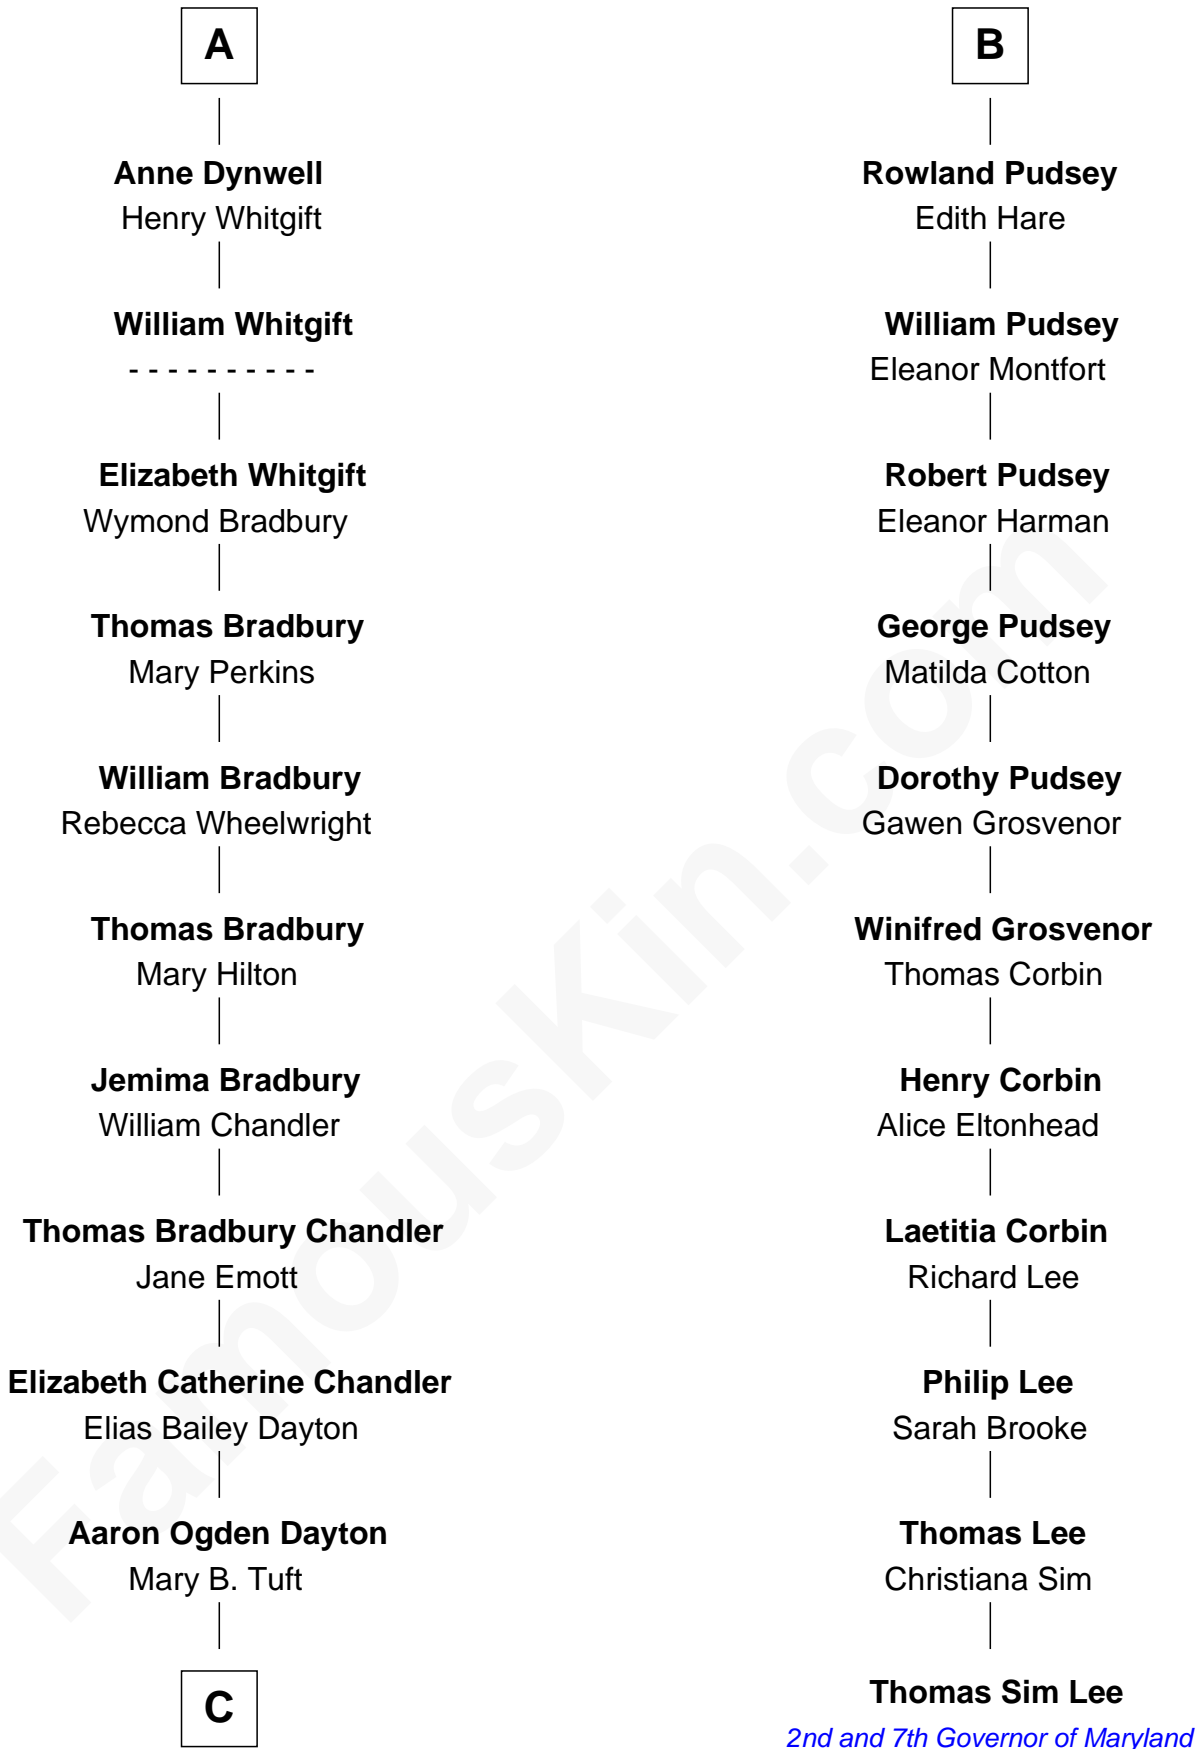

FamousKin.com
Relationship Chart of
Christopher Reeve
Movie Actor

17th cousin 4 times removed of

Thomas Sim Lee
2nd and 7th Governor of Maryland

C

Katherine Irving Dayton

Henry Baldwin

Margaretta Willis Baldwin