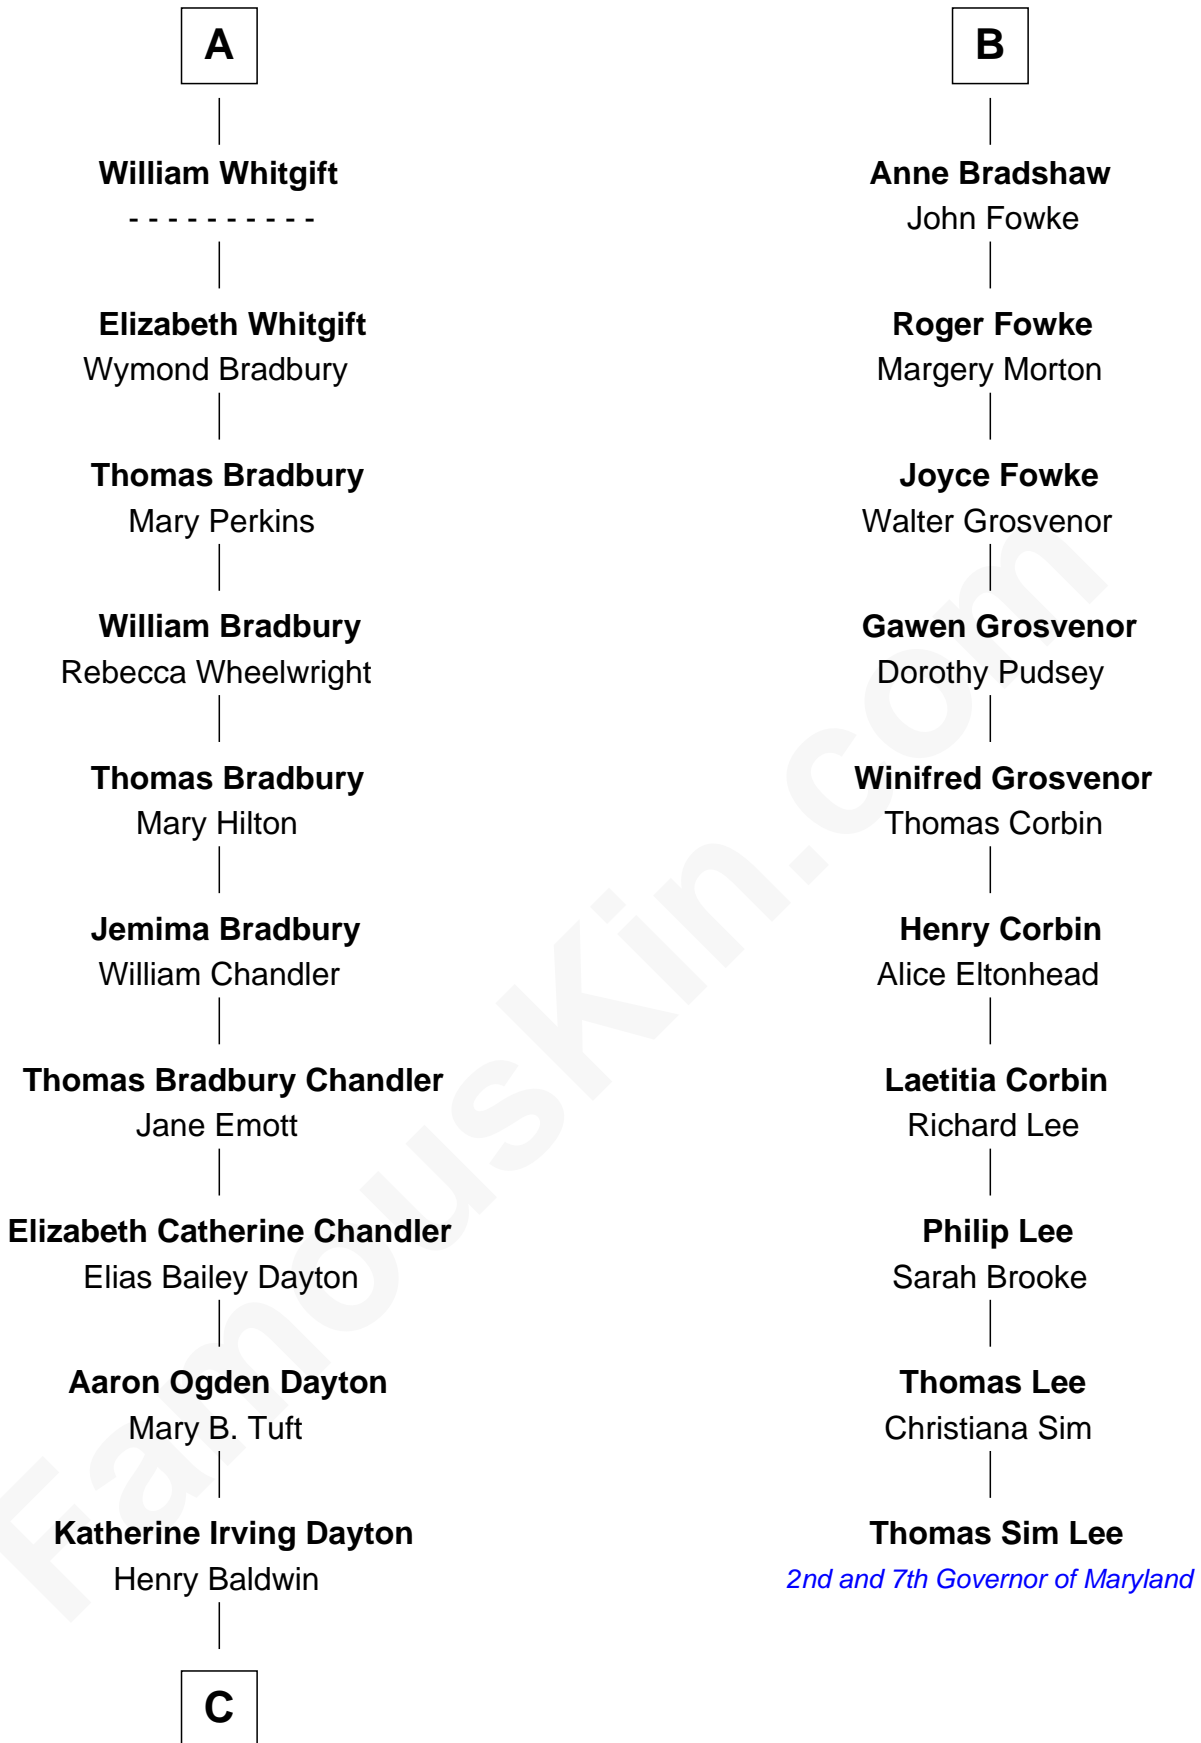

FamousKin.com
Relationship Chart of
Christopher Reeve
Movie Actor

16th cousin 4 times removed of

Thomas Sim Lee
2nd and 7th Governor of Maryland

John de Welles
Maud de Roos

John de Welles
Eleanor de Mowbray

Maude le Scrope
Sir Baldwin Freville

Joyce Freville
Sir Roger Aston

Sir Robert Aston
Isabel Brereton

John Aston
Elizabeth Delves

Margaret Aston
John Kinnersley

Isabel Kinnersley
John Bradshaw

B

C