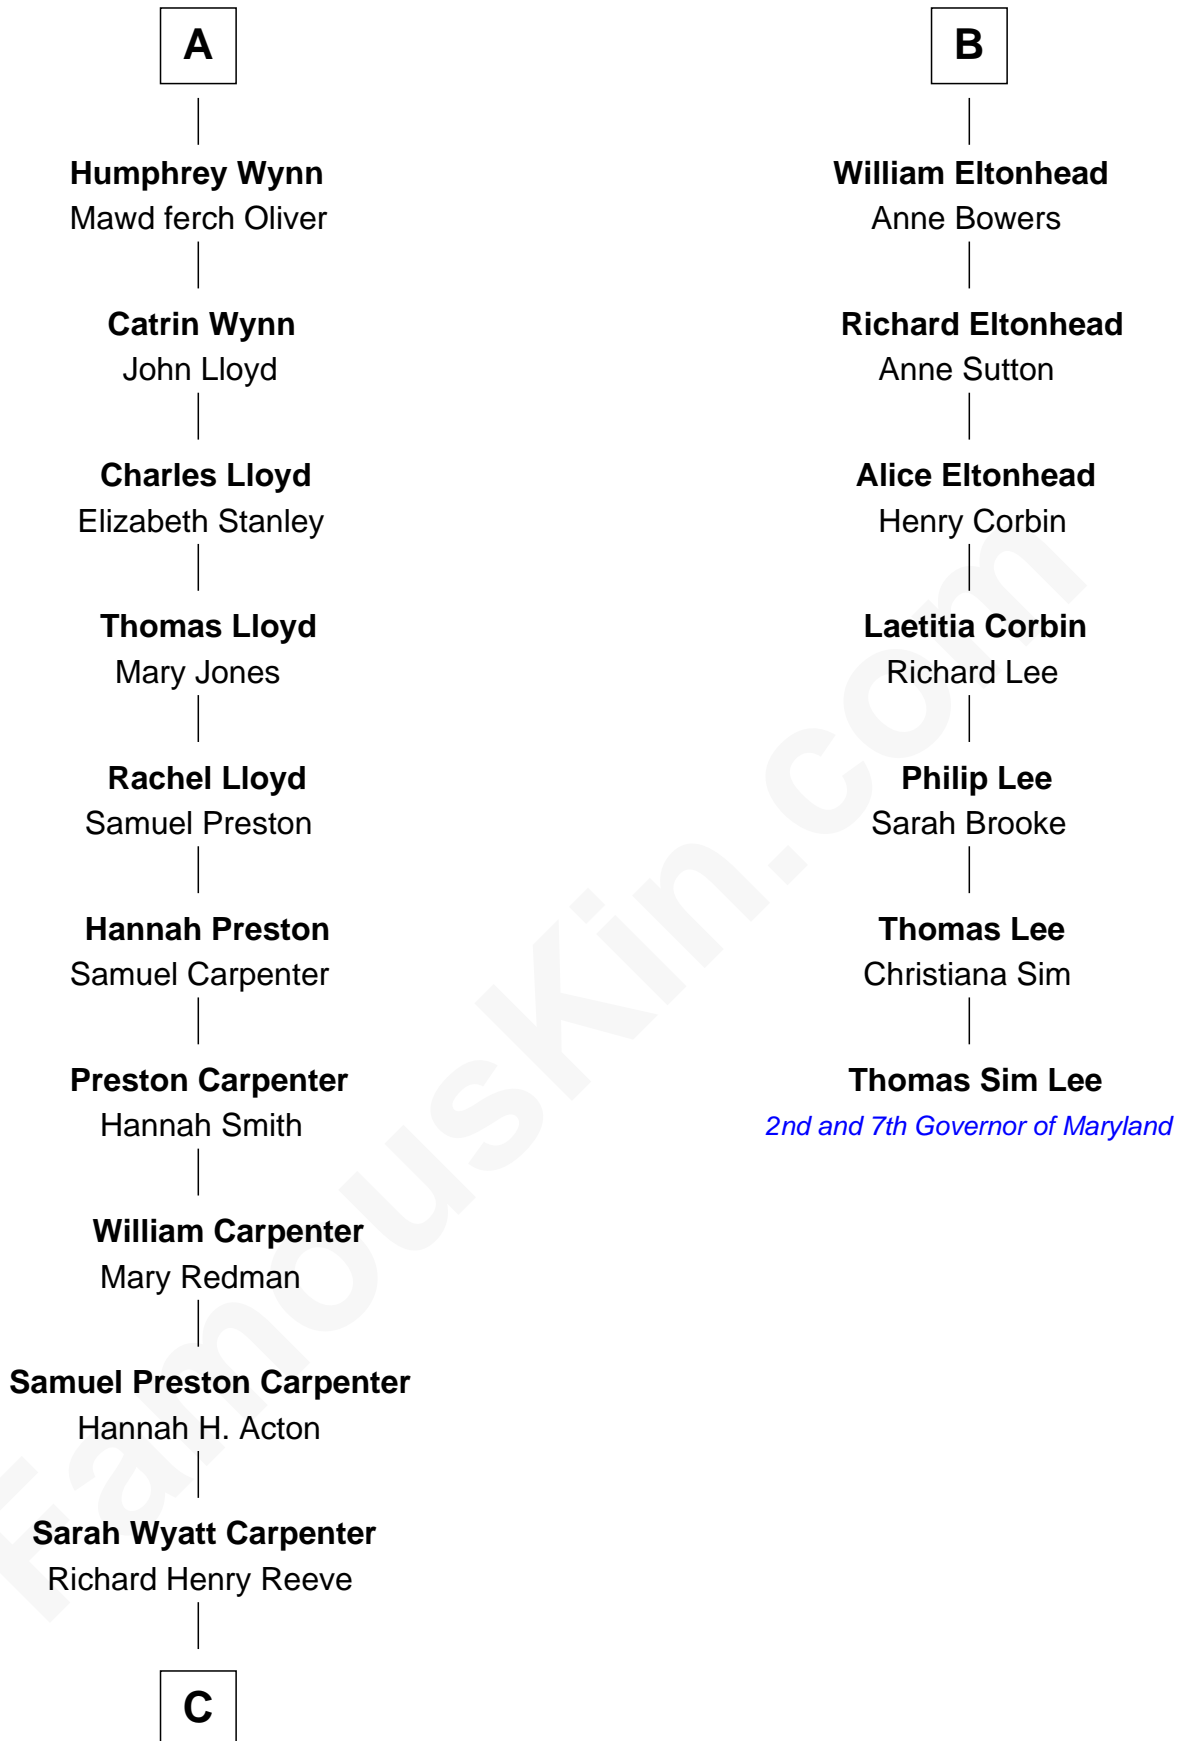

FamousKin.com
Relationship Chart of
Christopher Reeve
Movie Actor

13th cousin 7 times removed of
Thomas Sim Lee
2nd and 7th Governor of Maryland

C

—
Augustus Henry Reeve
Margaretta Willis Baldwin

—
Richard Henry Reeve
Anne Conrad D'Olier

—
Franklin D'Olier Reeve
Barbara Pitney Lamb

—
Christopher Reeve
Movie Actor

FamousKin.com