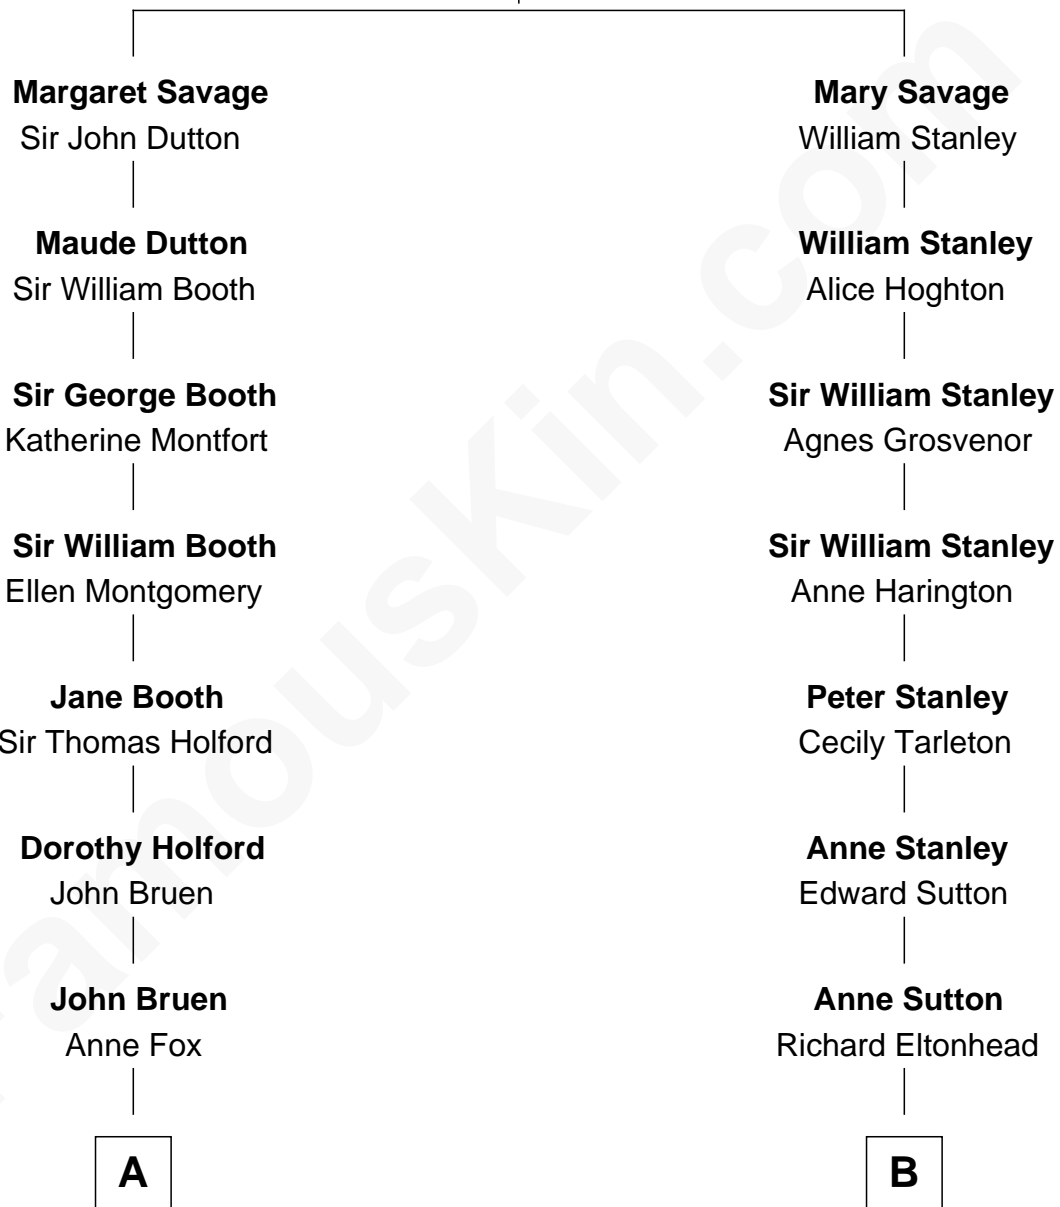

FamousKin.com
Relationship Chart of
Christopher Reeve
Movie Actor

12th cousin 6 times removed of
Edward Lloyd V
13th Governor of Maryland

Sir John Savage
Maud de Swinnerton

C

Franklin D'Olier Reeve

Barbara Pitney Lamb