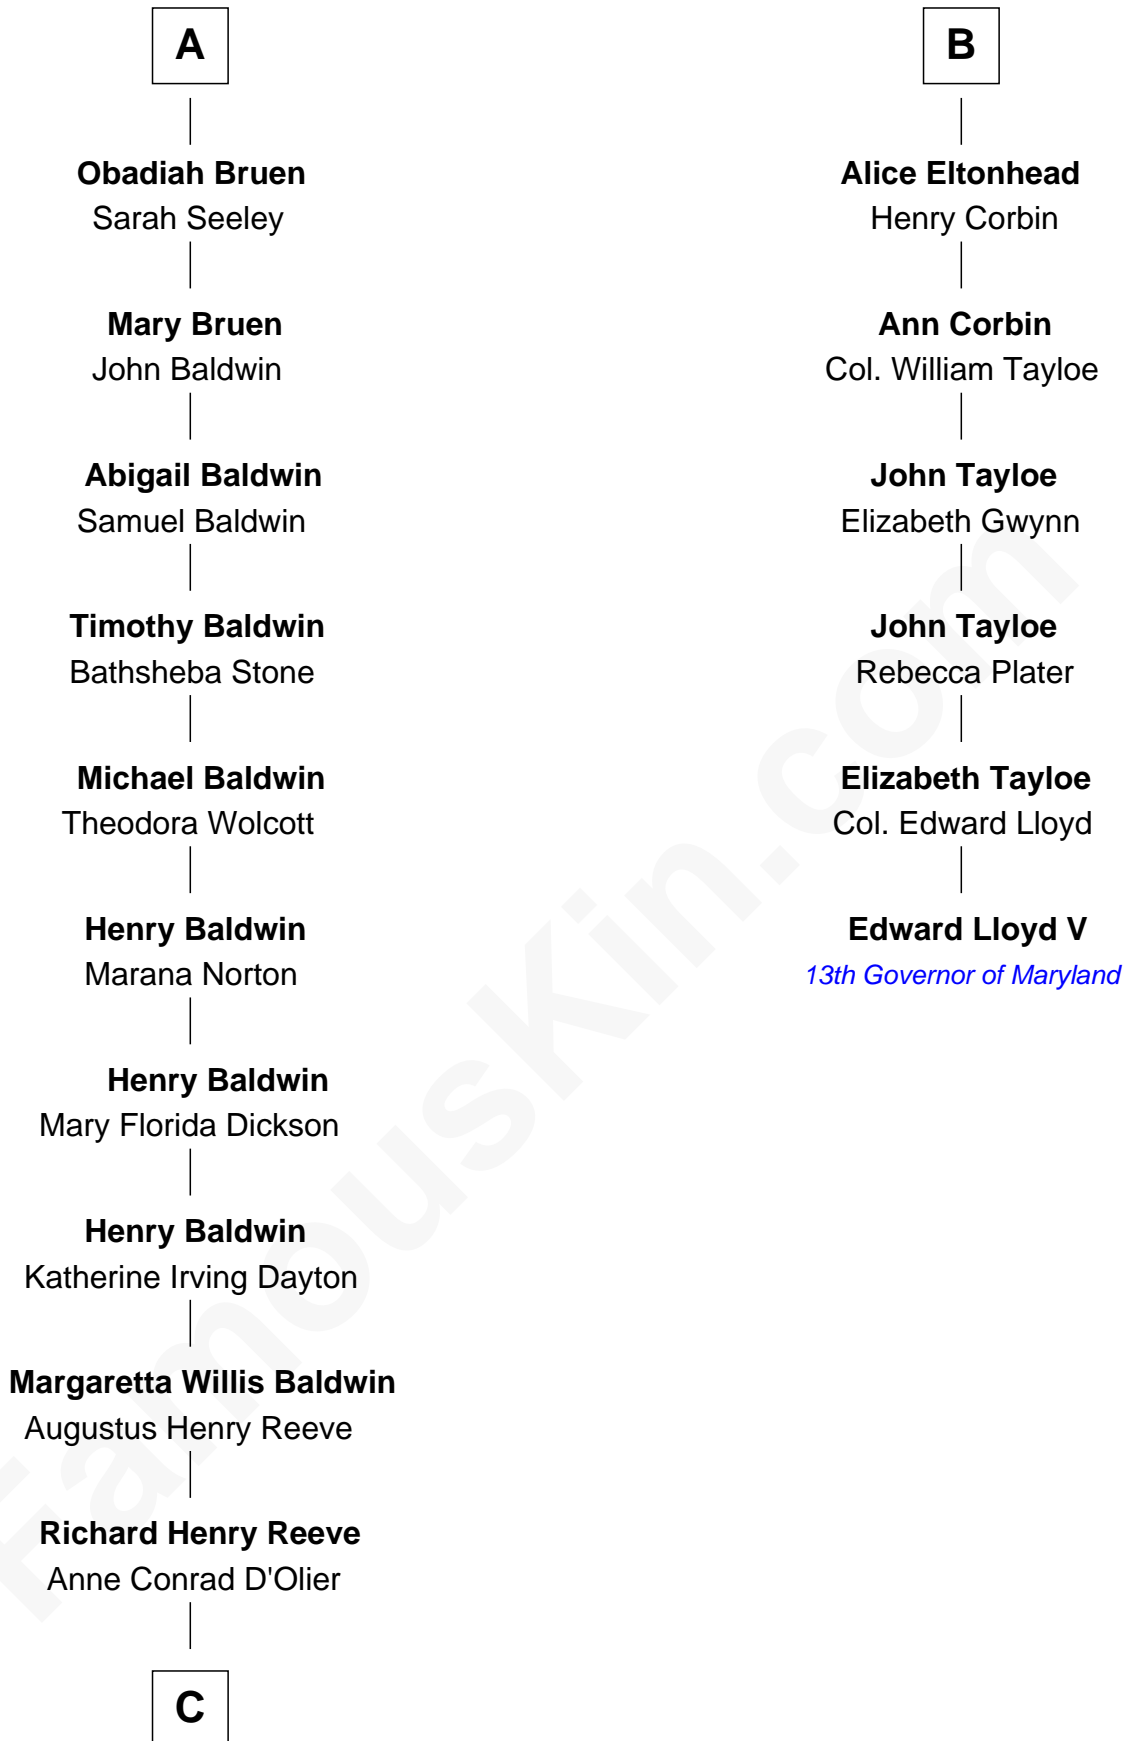

FamousKin.com
Relationship Chart of
Christopher Reeve
Movie Actor

12th cousin 6 times removed of
Edward Lloyd V
13th Governor of Maryland

Sir John Savage
Maud de Swinnerton

C

Franklin D'Olier Reeve

Barbara Pitney Lamb