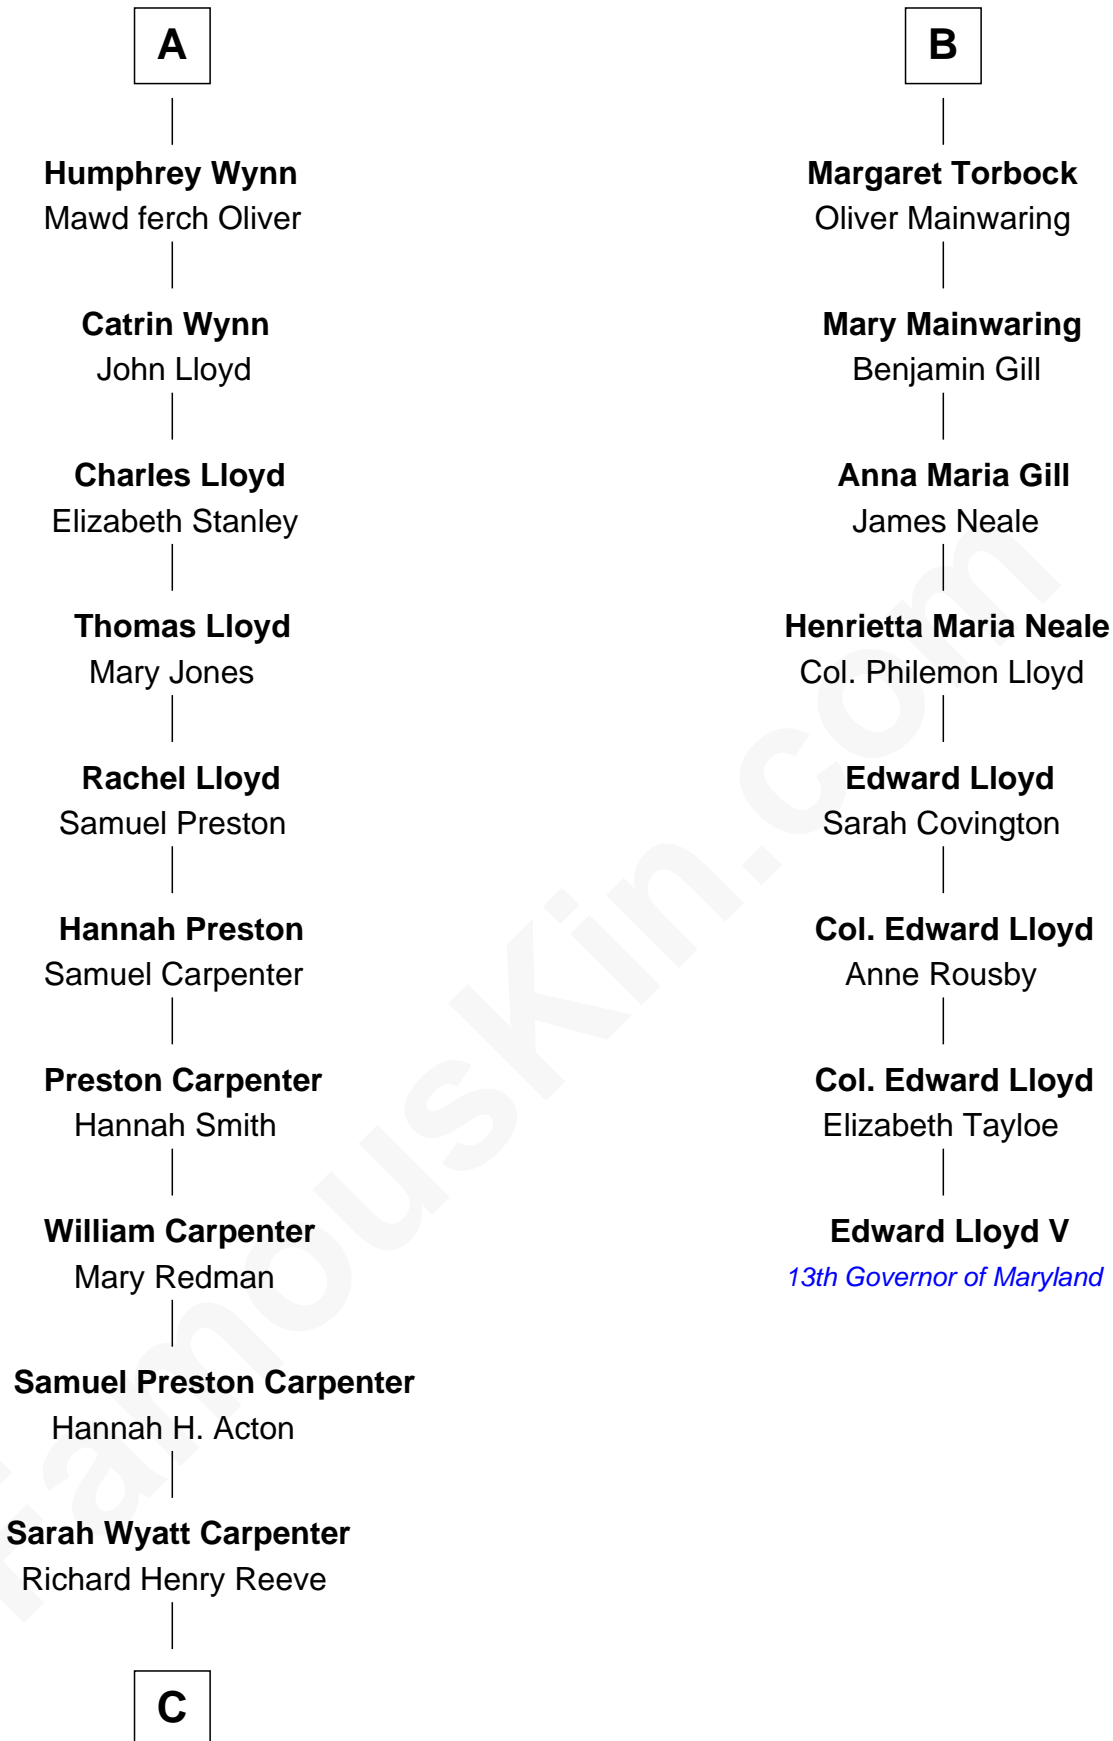

FamousKin.com
Relationship Chart of
Christopher Reeve
Movie Actor

14th cousin 6 times removed of
Edward Lloyd V
13th Governor of Maryland

C

—
Augustus Henry Reeve
Margaretta Willis Baldwin

—
Richard Henry Reeve
Anne Conrad D'Olier

—
Franklin D'Olier Reeve
Barbara Pitney Lamb

—
Christopher Reeve
Movie Actor

FamousKin.com