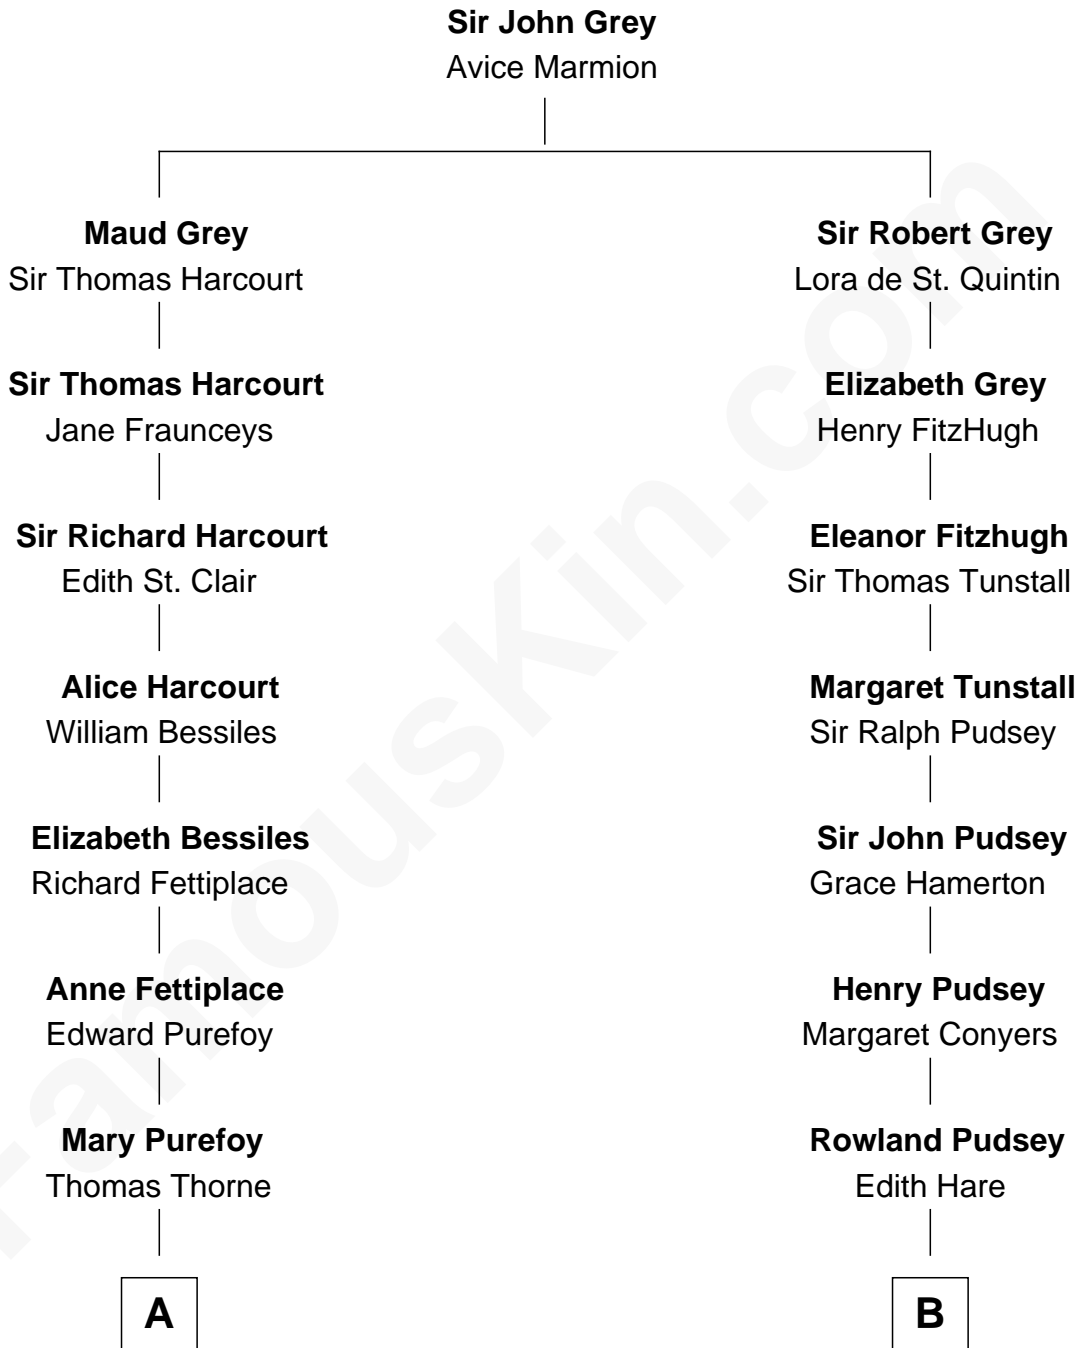

**FamousKin.com**  
**Relationship Chart of**  
**Christopher Reeve**  
*Movie Actor*

17th cousin 3 times removed of  
**Edward Lloyd V**  
*13th Governor of Maryland*

**C**

—  
**Margaretta Willis Baldwin**