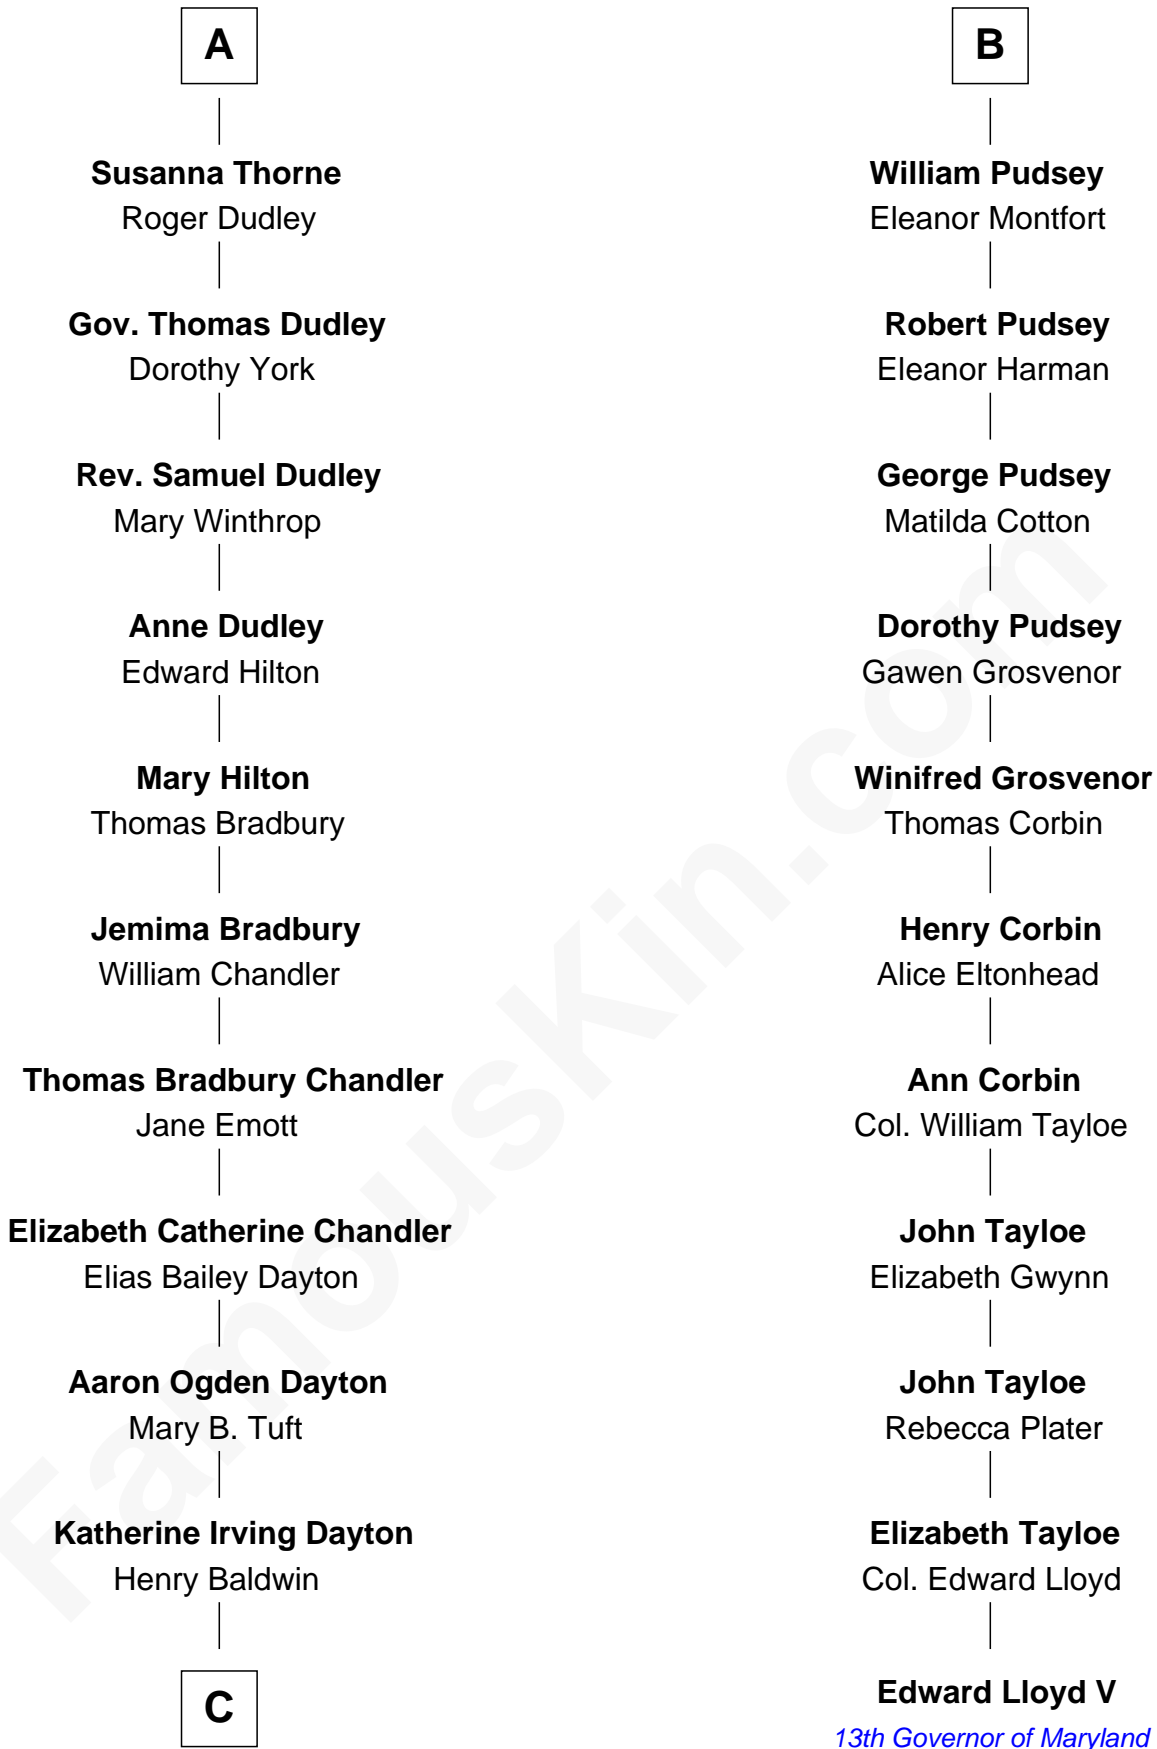

**FamousKin.com**  
**Relationship Chart of**  
**Christopher Reeve**  
*Movie Actor*

17th cousin 3 times removed of  
**Edward Lloyd V**  
*13th Governor of Maryland*

**C**

—  
**Margaretta Willis Baldwin**

Augustus Henry Reeve

—  
**Richard Henry Reeve**

Anne Conrad D'Olier

—  
**Franklin D'Olier Reeve**

Barbara Pitney Lamb

—  
**Christopher Reeve**

*Movie Actor*

FamousKin.com