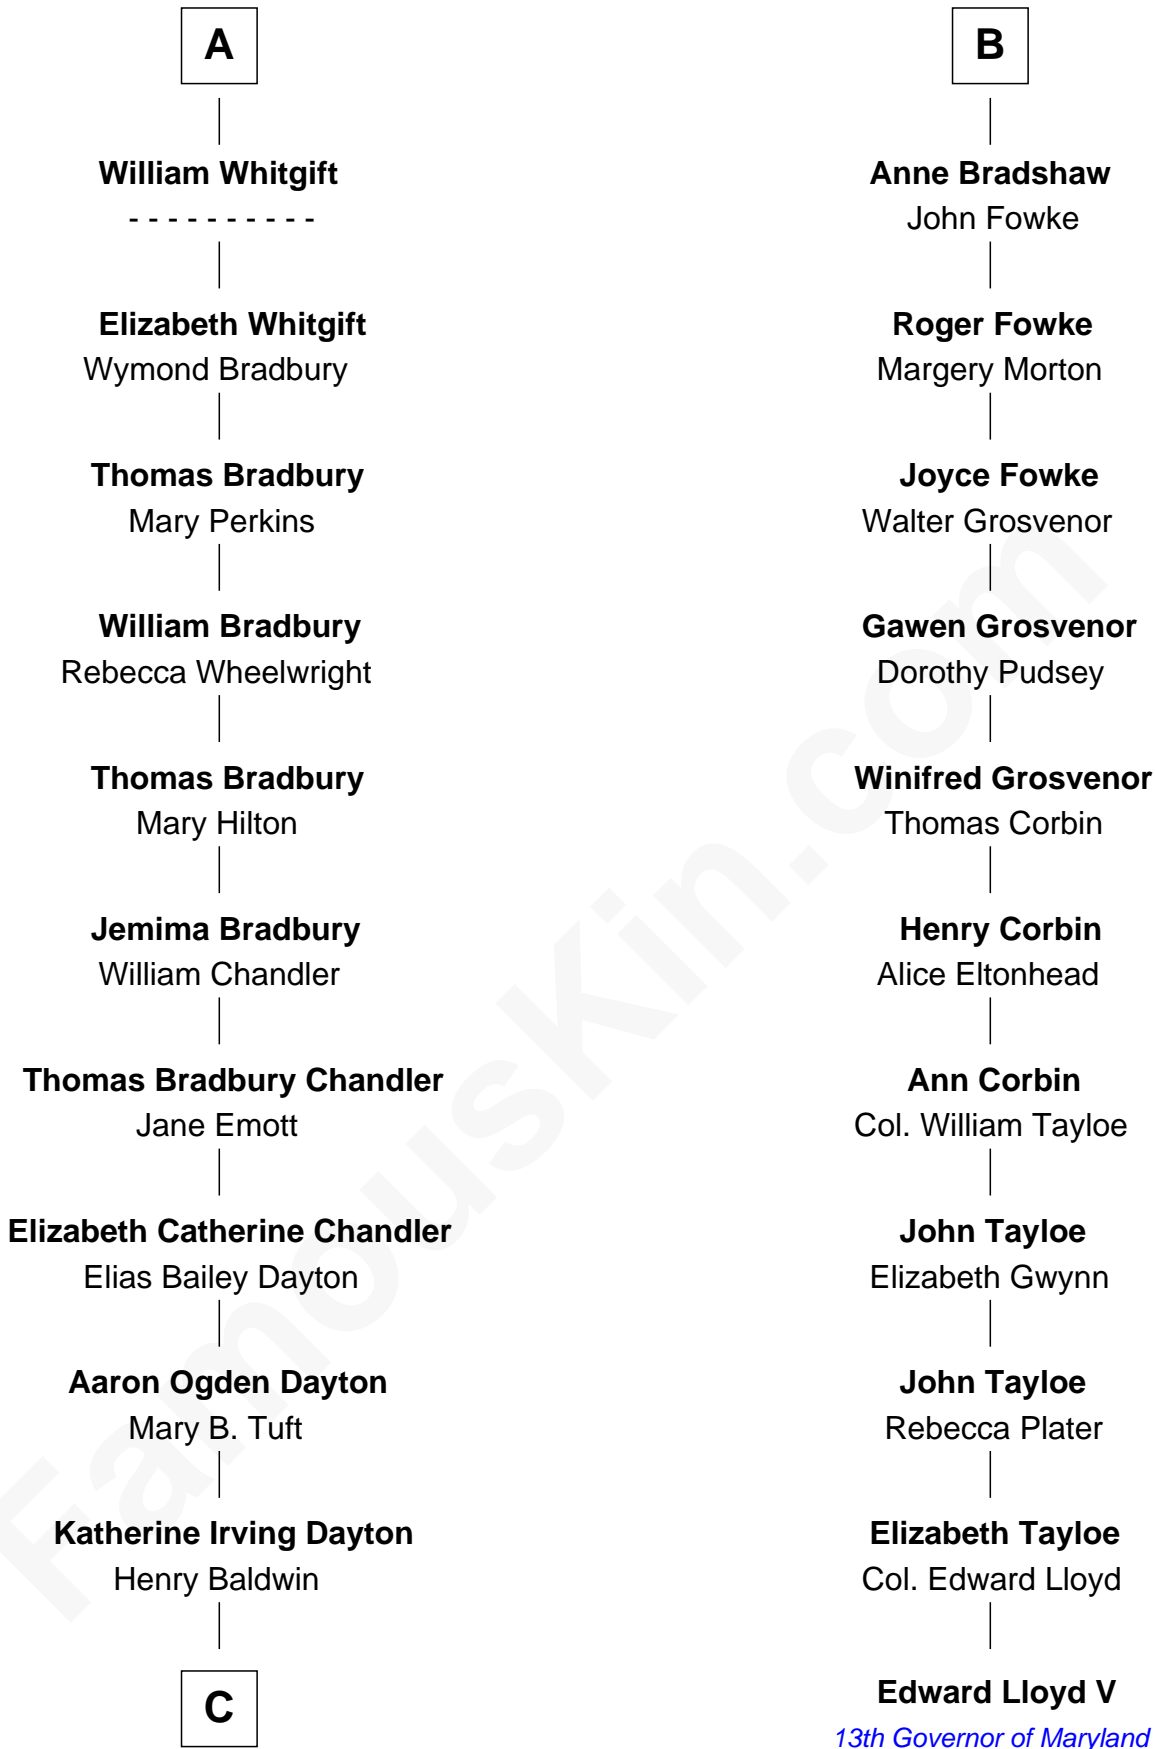

FamousKin.com
Relationship Chart of
Christopher Reeve
Movie Actor

17th cousin 3 times removed of
Edward Lloyd V
13th Governor of Maryland

John de Welles
Maud de Roos

John de Welles
Eleanor de Mowbray

Eudo de Welles
Maud de Greystoke

Sir Lionel de Welles
Joan de Waterton

Margaret de Welles
Sir Thomas Dymoke

Jane Dymoke
John Fulnetby

Katherine Fulnetby
William Dynwell

Anne Dynwell
Henry Whitgift

A

Margery de Welles
Stephen le Scrope

Maude le Scrope
Sir Baldwin Freville

Joyce Freville
Sir Roger Aston

Sir Robert Aston
Isabel Brereton

John Aston
Elizabeth Delves

Margaret Aston
John Kinnersley

Isabel Kinnersley
John Bradshaw

B

C

—
Margaretta Willis Baldwin