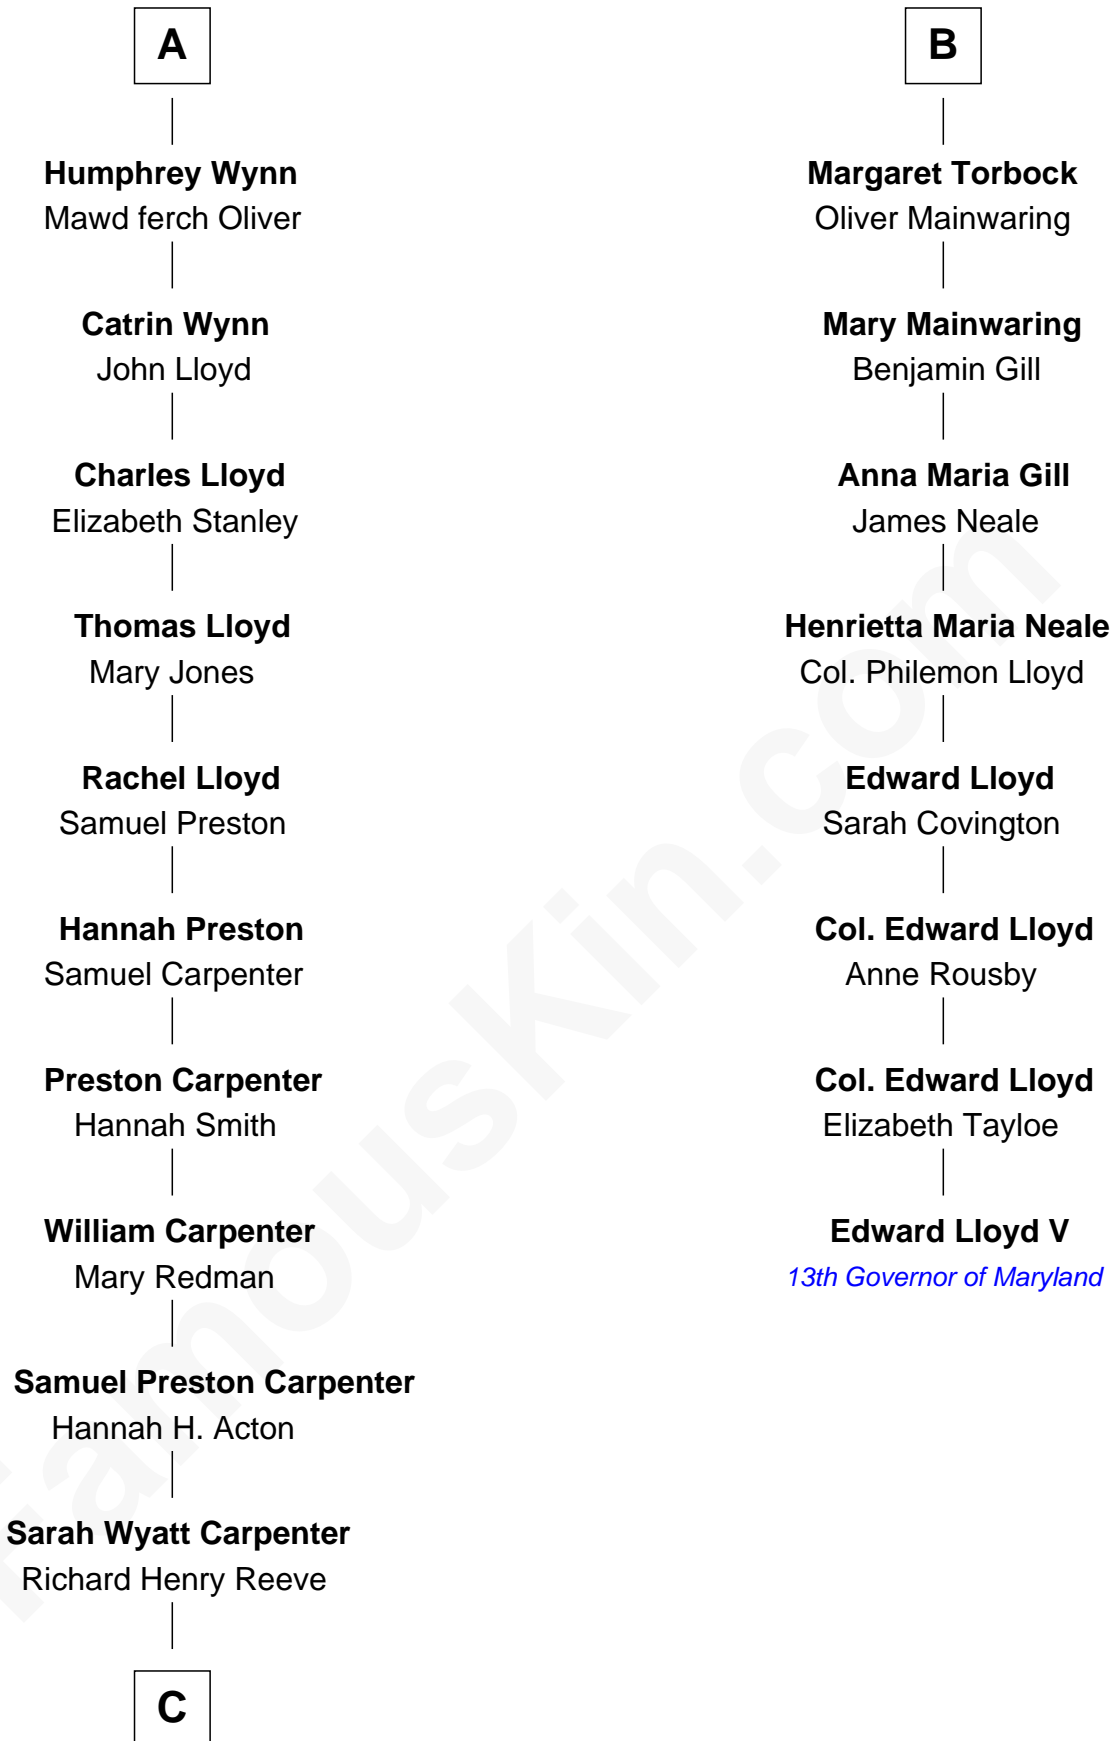

FamousKin.com
Relationship Chart of
Christopher Reeve
Movie Actor

14th cousin 6 times removed of
Edward Lloyd V
13th Governor of Maryland

C

—
Augustus Henry Reeve
Margaretta Willis Baldwin

—
Richard Henry Reeve
Anne Conrad D'Olier

—
Franklin D'Olier Reeve
Barbara Pitney Lamb

—
Christopher Reeve
Movie Actor

FamousKin.com