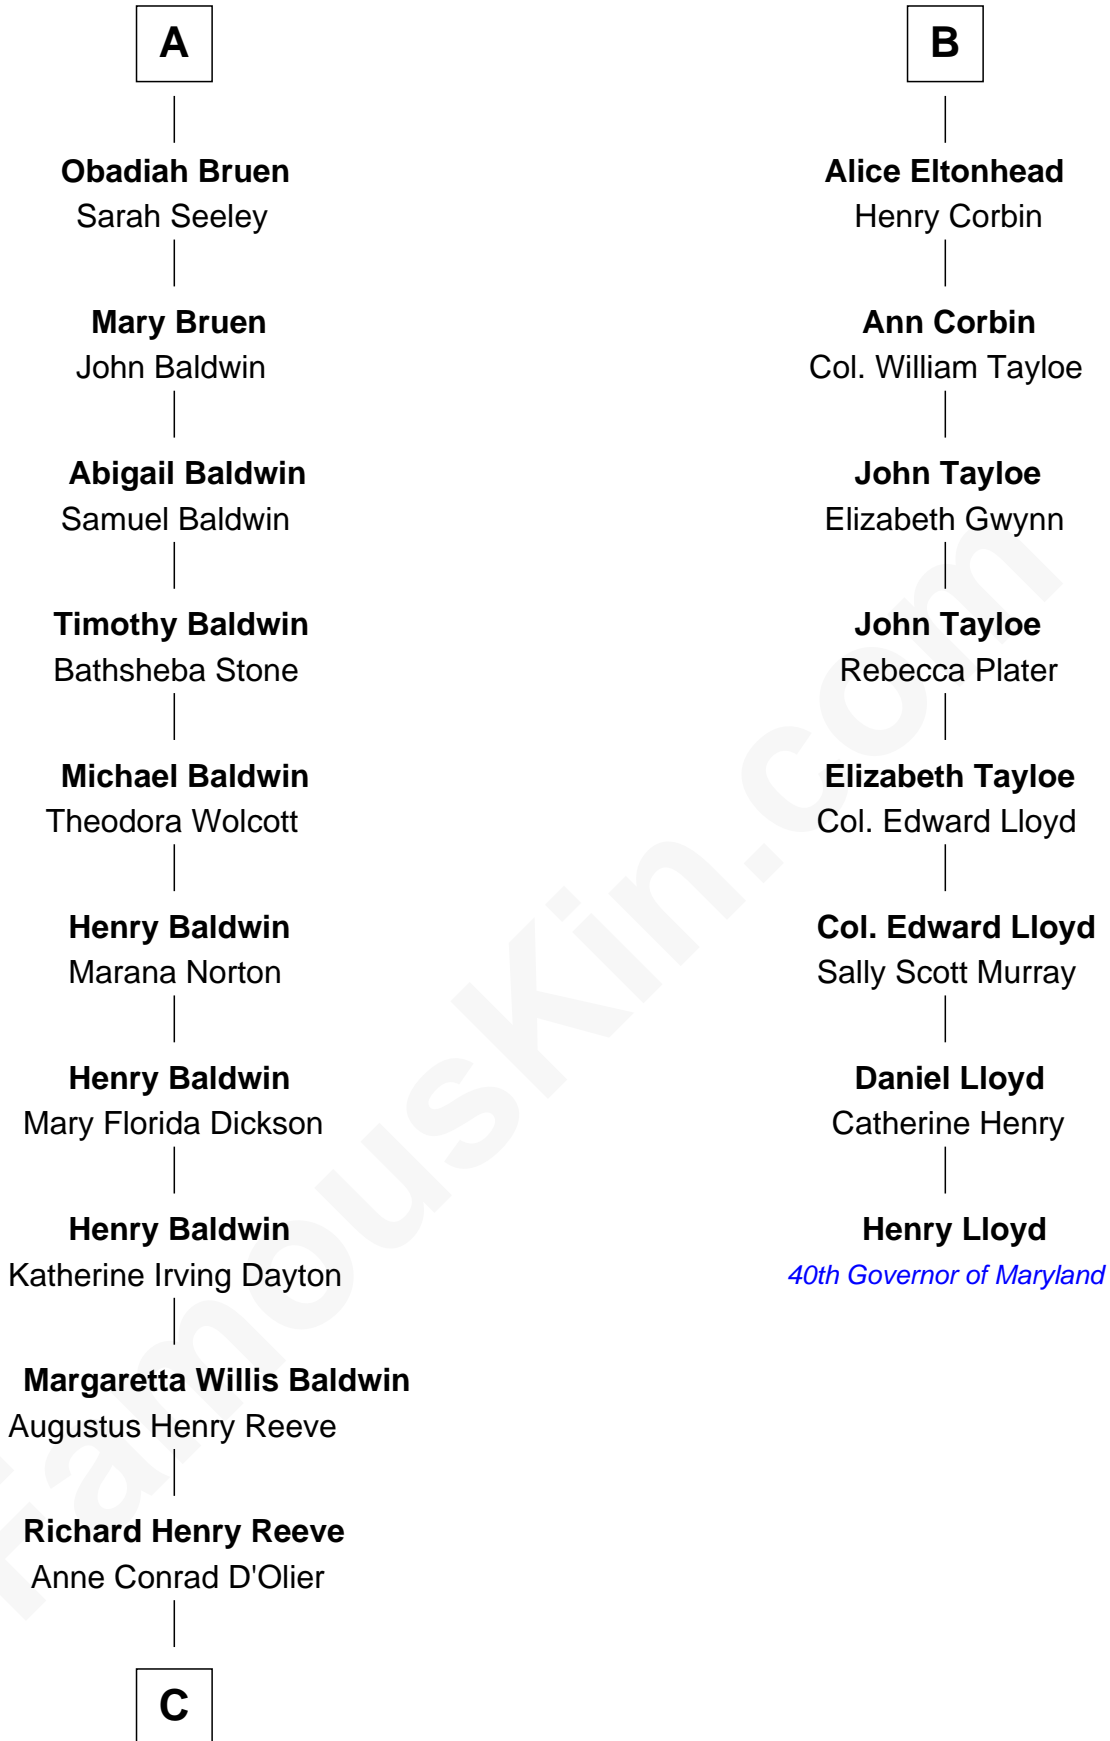

FamousKin.com
Relationship Chart of
Christopher Reeve
Movie Actor

14th cousin 4 times removed of
Henry Lloyd
40th Governor of Maryland

C

Franklin D'Olier Reeve

Barbara Pitney Lamb

Christopher Reeve

Movie Actor

FamousKin.com