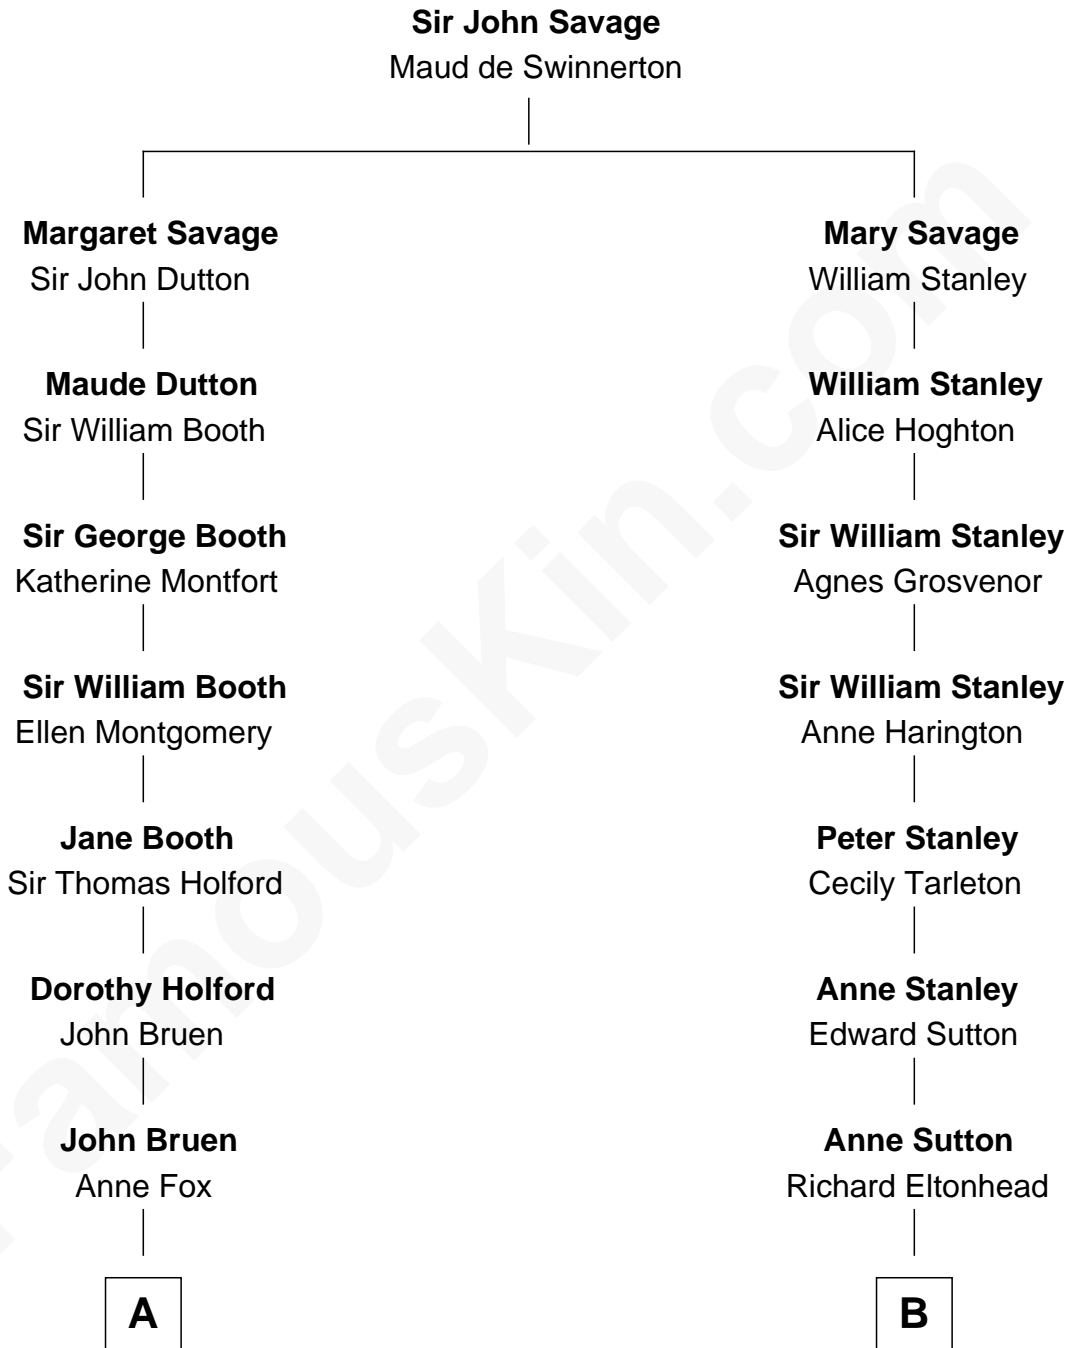

FamousKin.com
Relationship Chart of
Christopher Reeve
Movie Actor

14th cousin 4 times removed of
Henry Lloyd
40th Governor of Maryland

C

Franklin D'Olier Reeve

Barbara Pitney Lamb

Christopher Reeve

Movie Actor

FamousKin.com