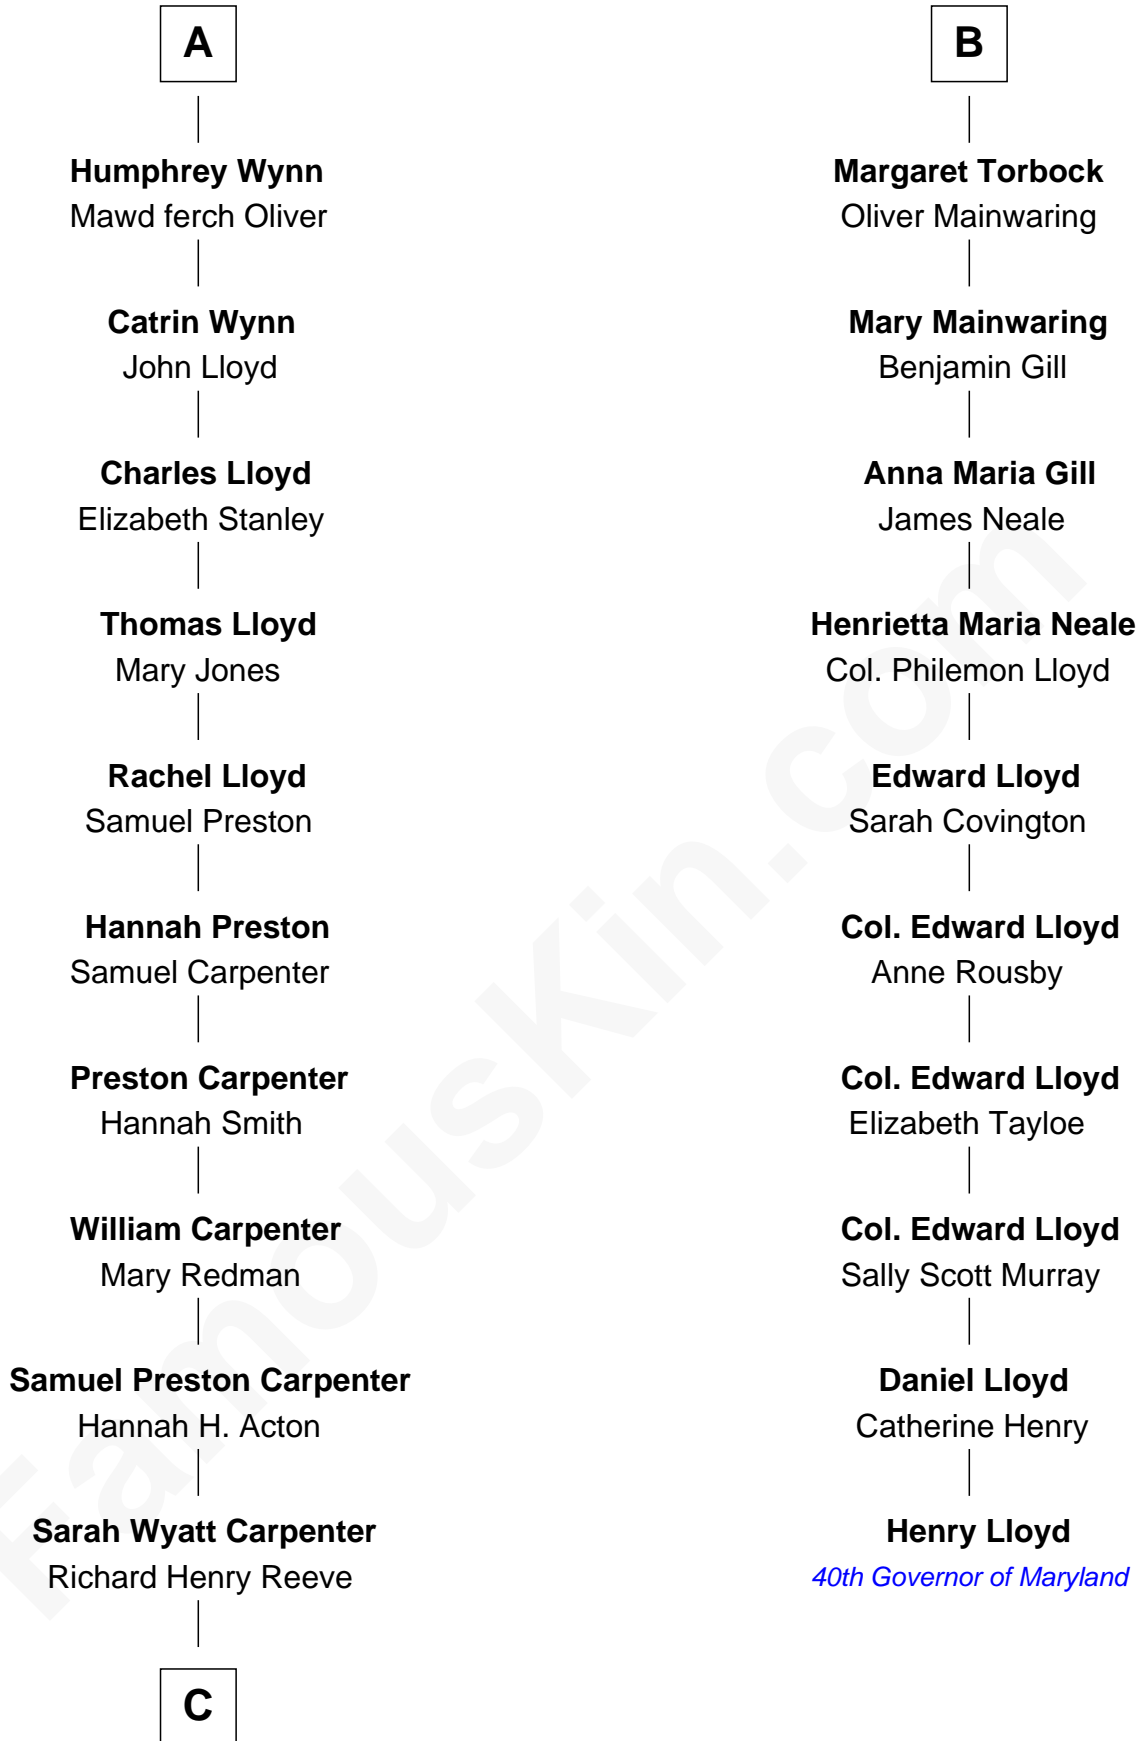

FamousKin.com
Relationship Chart of
Christopher Reeve
Movie Actor

16th cousin 4 times removed of
Henry Lloyd
40th Governor of Maryland

C

—
Augustus Henry Reeve
Margaretta Willis Baldwin

—
Richard Henry Reeve
Anne Conrad D'Olier

—
Franklin D'Olier Reeve
Barbara Pitney Lamb

—
Christopher Reeve
Movie Actor

FamousKin.com