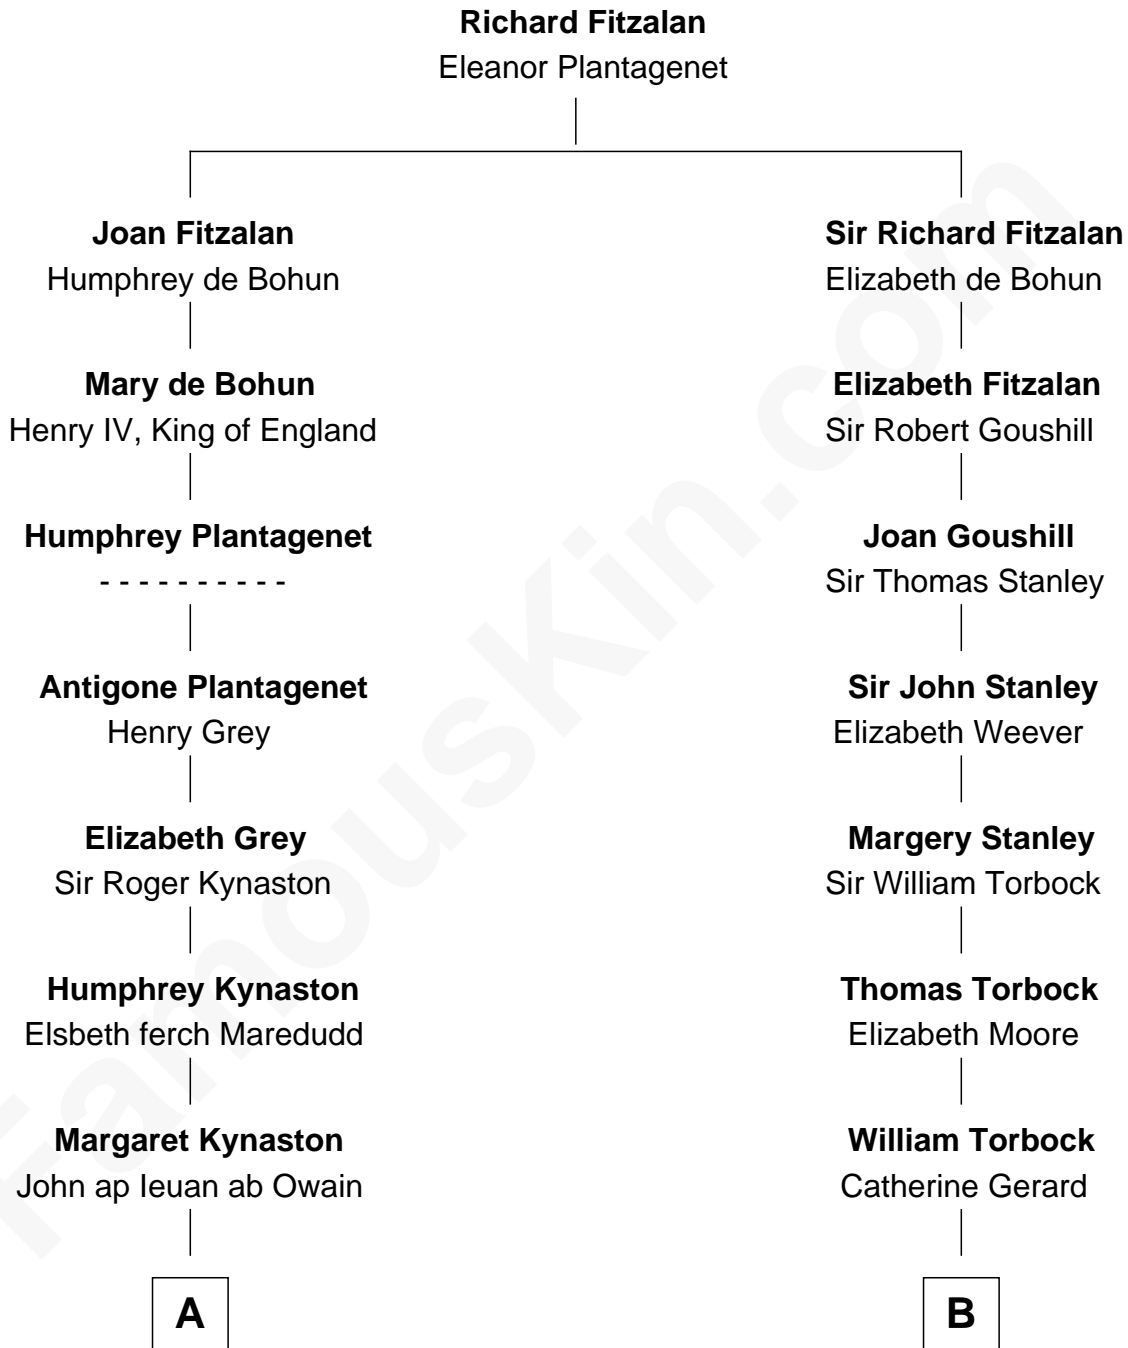

FamousKin.com
Relationship Chart of
Christopher Reeve
Movie Actor

14th cousin 6 times removed of
Charles Goldsborough
16th Governor of Maryland

C

—
Augustus Henry Reeve
Margaretta Willis Baldwin

—
Richard Henry Reeve
Anne Conrad D'Olier

—
Franklin D'Olier Reeve
Barbara Pitney Lamb

—
Christopher Reeve
Movie Actor

FamousKin.com