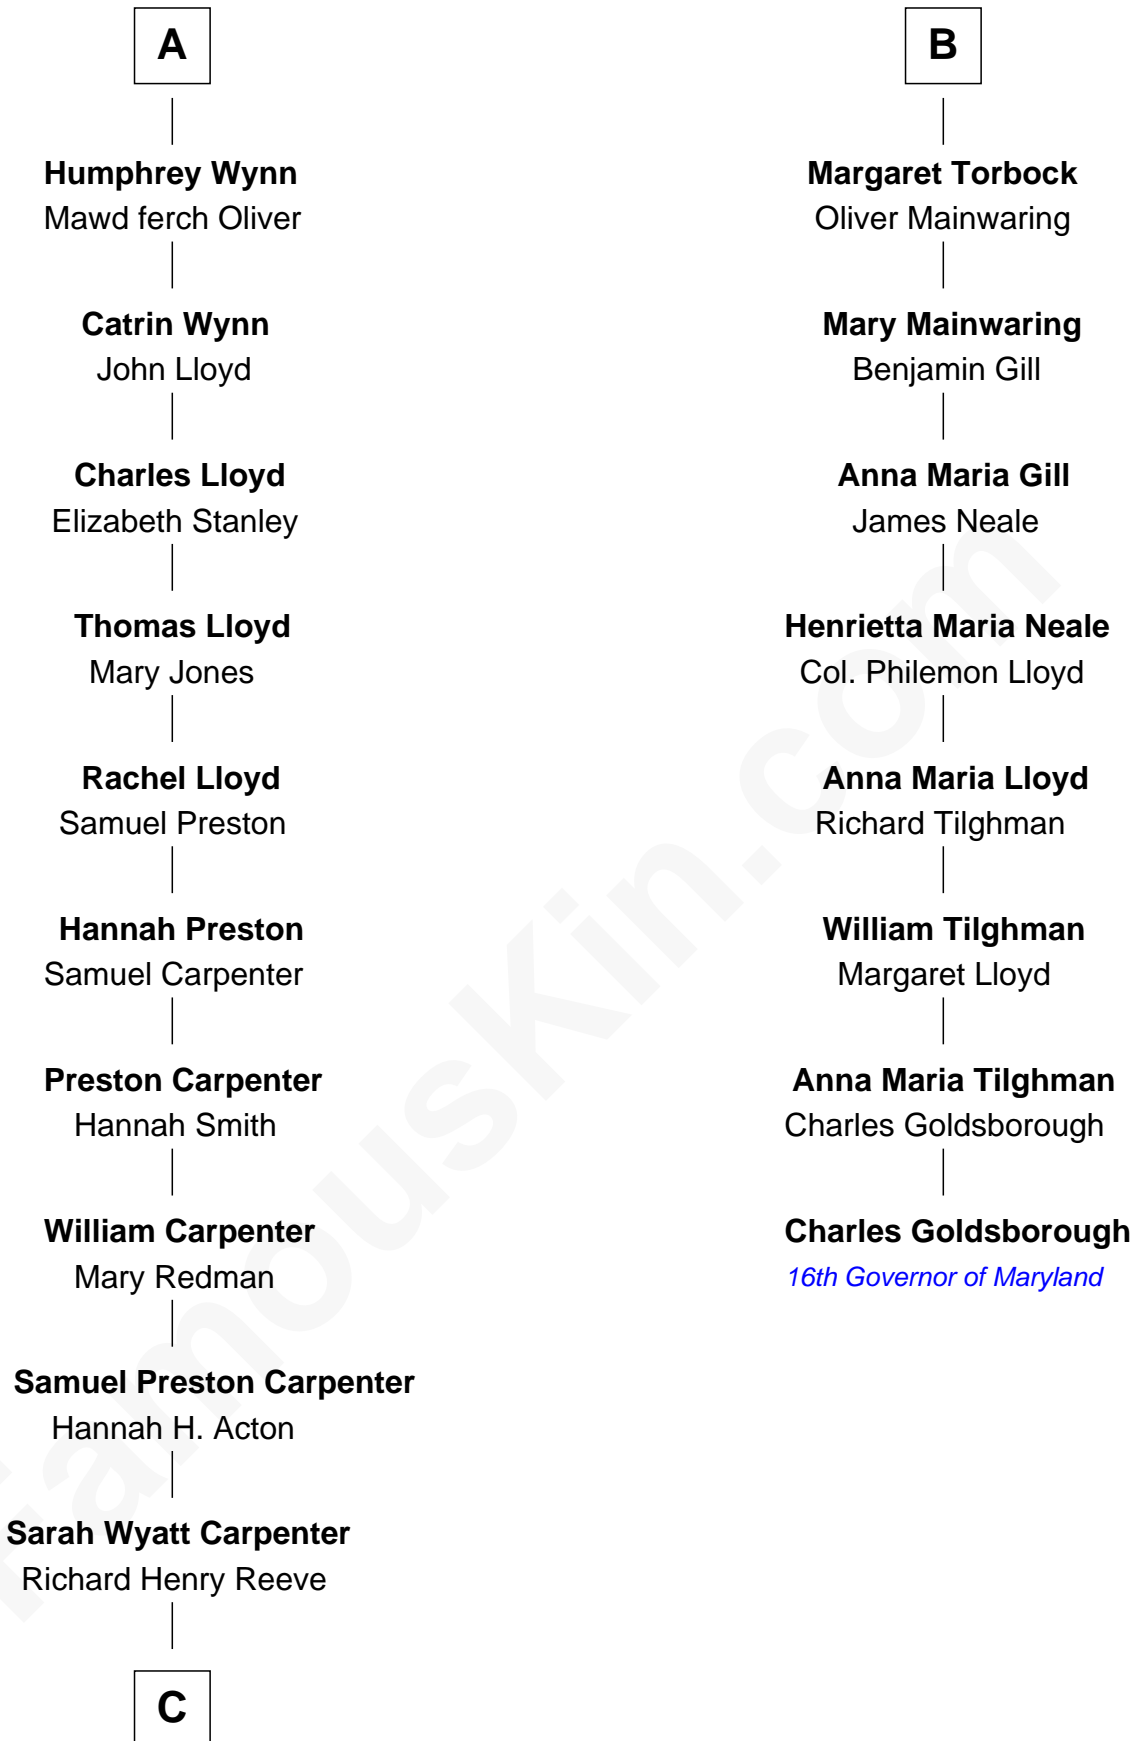

FamousKin.com
Relationship Chart of
Christopher Reeve
Movie Actor

14th cousin 6 times removed of
Charles Goldsborough
16th Governor of Maryland

C

—
Augustus Henry Reeve
Margaretta Willis Baldwin

—
Richard Henry Reeve
Anne Conrad D'Olier

—
Franklin D'Olier Reeve
Barbara Pitney Lamb

—
Christopher Reeve
Movie Actor

FamousKin.com