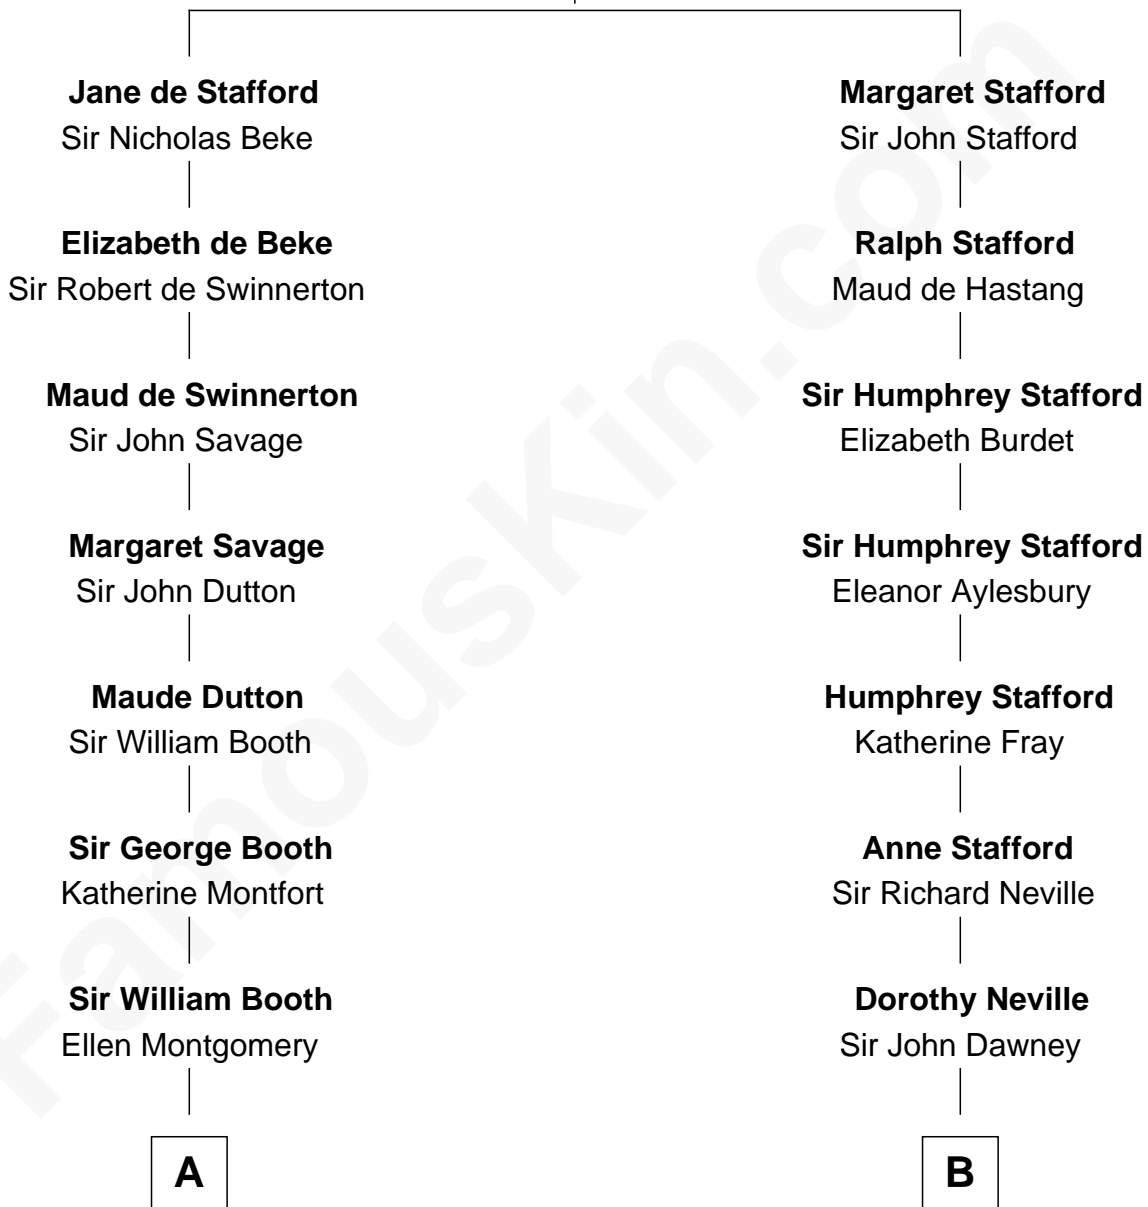

FamousKin.com
Relationship Chart of
Christopher Reeve
Movie Actor

16th cousin 5 times removed of
Zachary Taylor
12th U.S. President

Katherine de Hastang
 Ralph de Stafford

A

Jane Booth
Sir Thomas Holford

Dorothy Holford
John Bruen

John Bruen
Anne Fox

Obadiah Bruen
Sarah Seeley

Mary Bruen
John Baldwin

Abigail Baldwin
Samuel Baldwin

Timothy Baldwin
Bathsheba Stone

Michael Baldwin
Theodora Wolcott

Henry Baldwin
Marana Norton

Henry Baldwin
Mary Florida Dickson