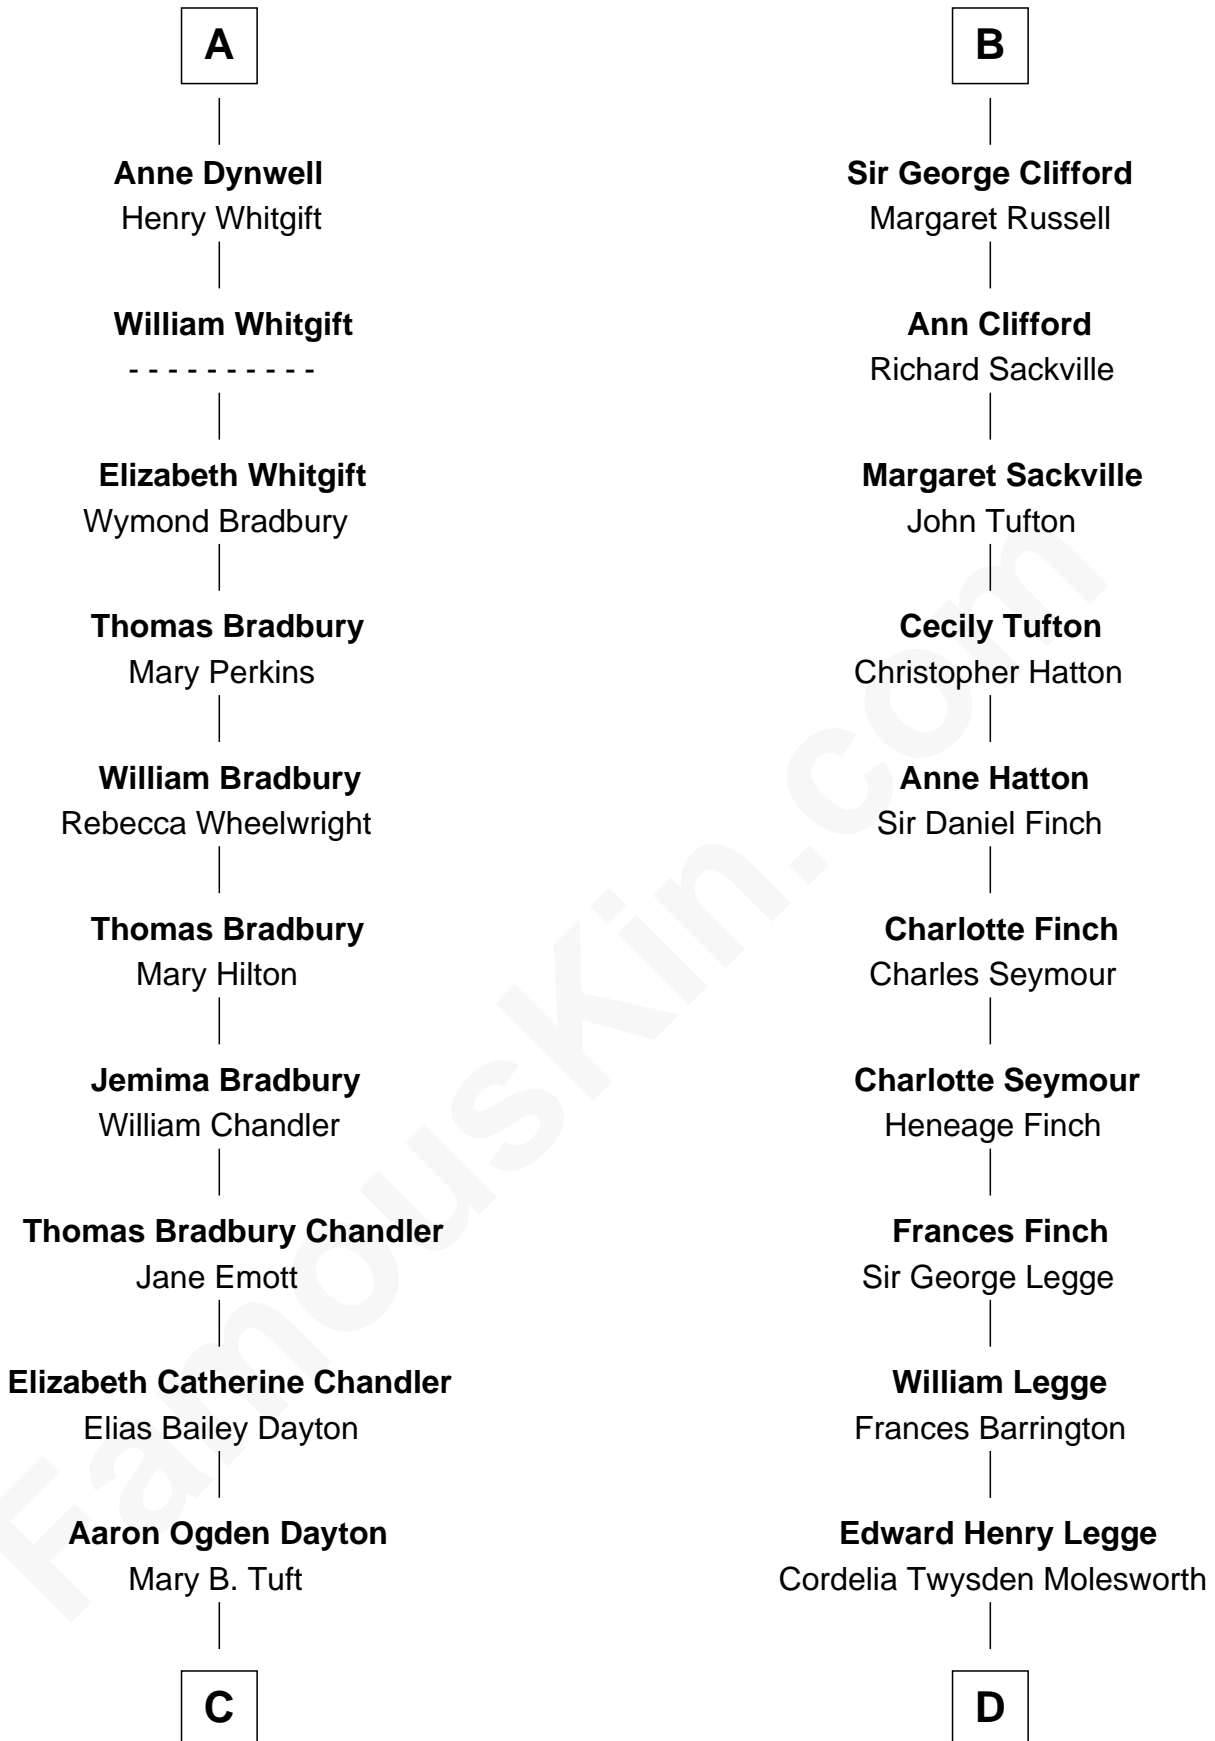

FamousKin.com
Relationship Chart of
Christopher Reeve
Movie Actor

20th cousin 1 time removed of
Kit Harington
TV Actor - "Game of Thrones"

Sir Thomas de Beauchamp
 Katherine de Mortimer

C

Katherine Irving Dayton

Henry Baldwin

Margaretta Willis Baldwin

Augustus Henry Reeve

Richard Henry Reeve

Anne Conrad D'Olier

Franklin D'Olier Reeve

Barbara Pitney Lamb

Christopher Reeve