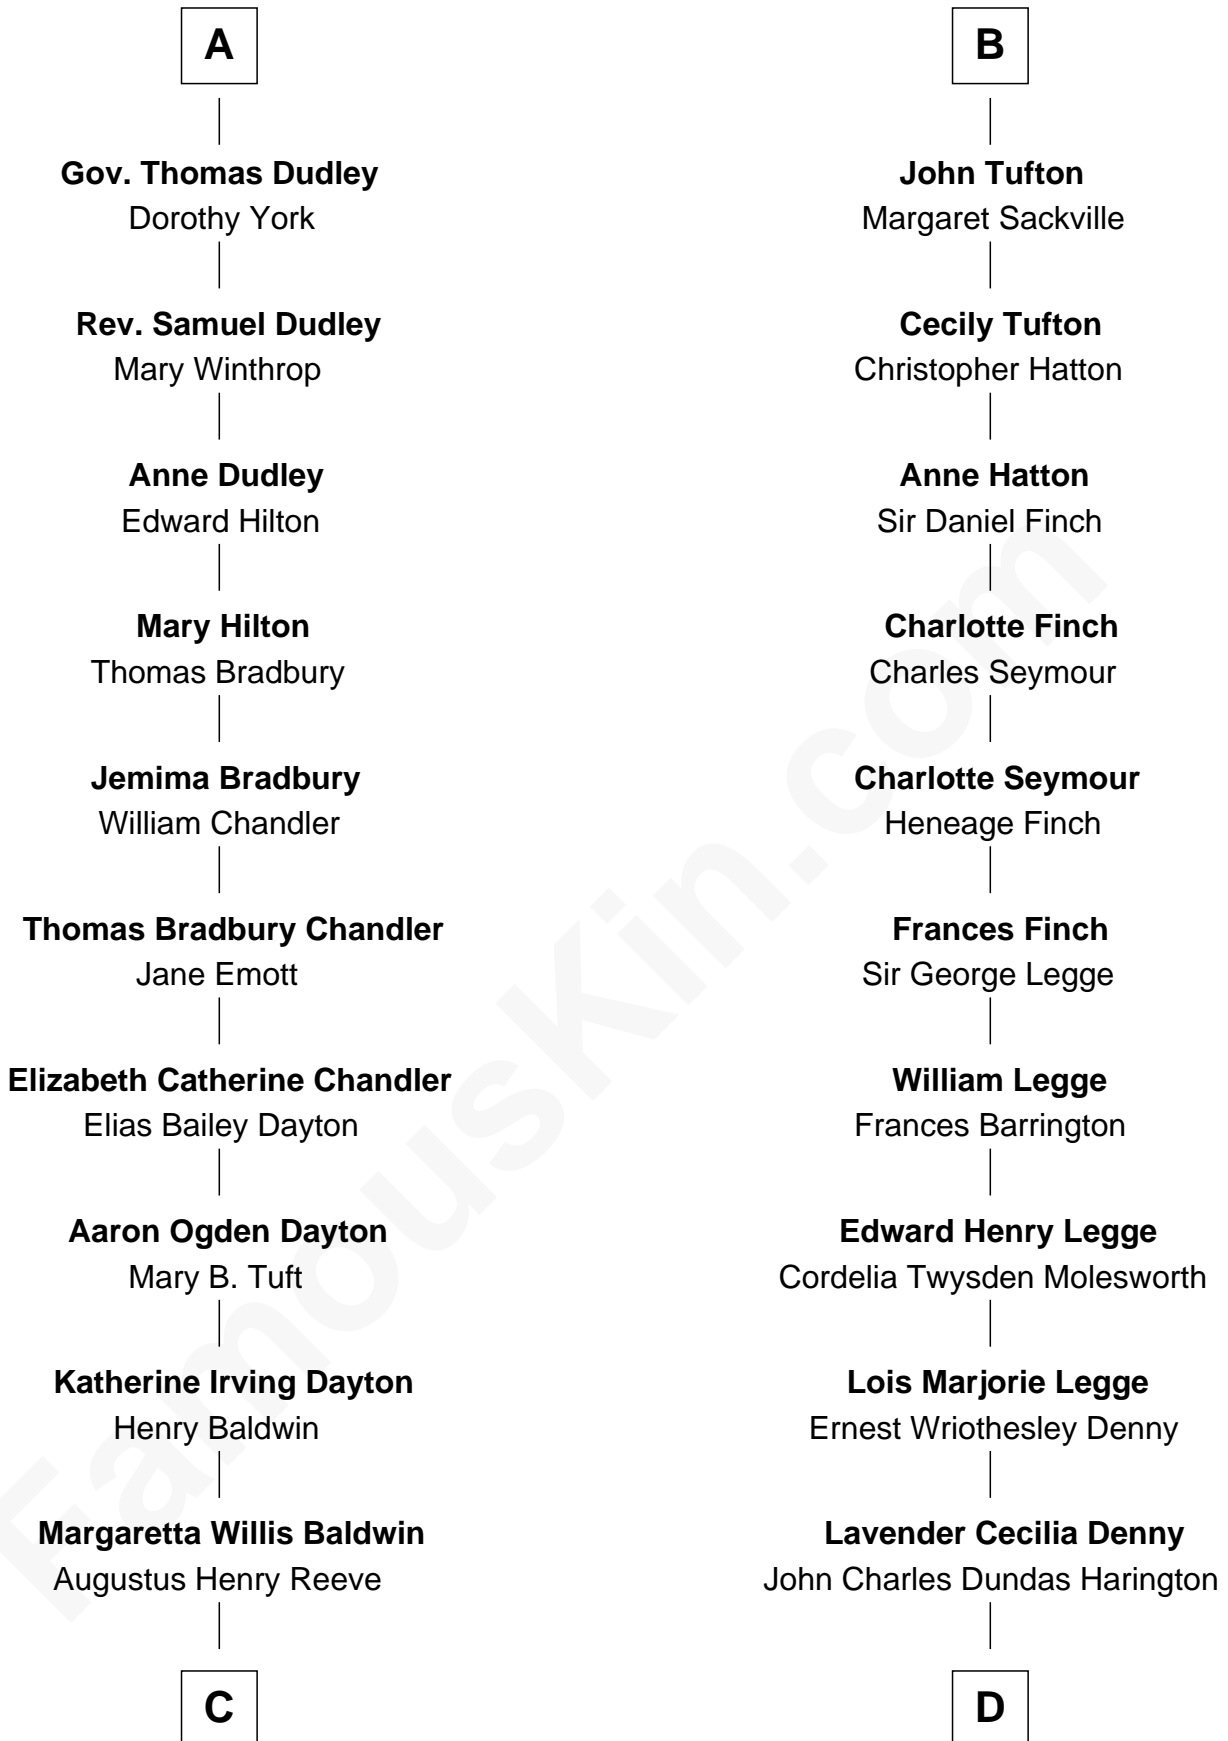

FamousKin.com
Relationship Chart of
Christopher Reeve
Movie Actor

18th cousin 1 time removed of
Kit Harington
TV Actor - "Game of Thrones"

Sir Reynold Grey
 Margaret de Ros

Margaret Grey
 Sir William Bonville

William Bonville
 Elizabeth Harington

William Bonville
 Katherine Neville

Cecily Bonville
 Thomas Grey

Cecily Grey
 Sir John Sutton

Sir Henry Dudley
 ----- Ashton
 Probable

Roger Dudley
 Susanna Thorne

A

Sir John Grey
 Constance de Holand

Sir Edmund Grey
 Katherine Percy

George Grey
 Catherine Herbert

Anne Grey
 Sir John Hussey

Anne Hussey
 Sir Humphrey Browne

Christian Browne
 Sir John Tufton

Sir Nicholas Tufton
 Frances Cecil

B

C