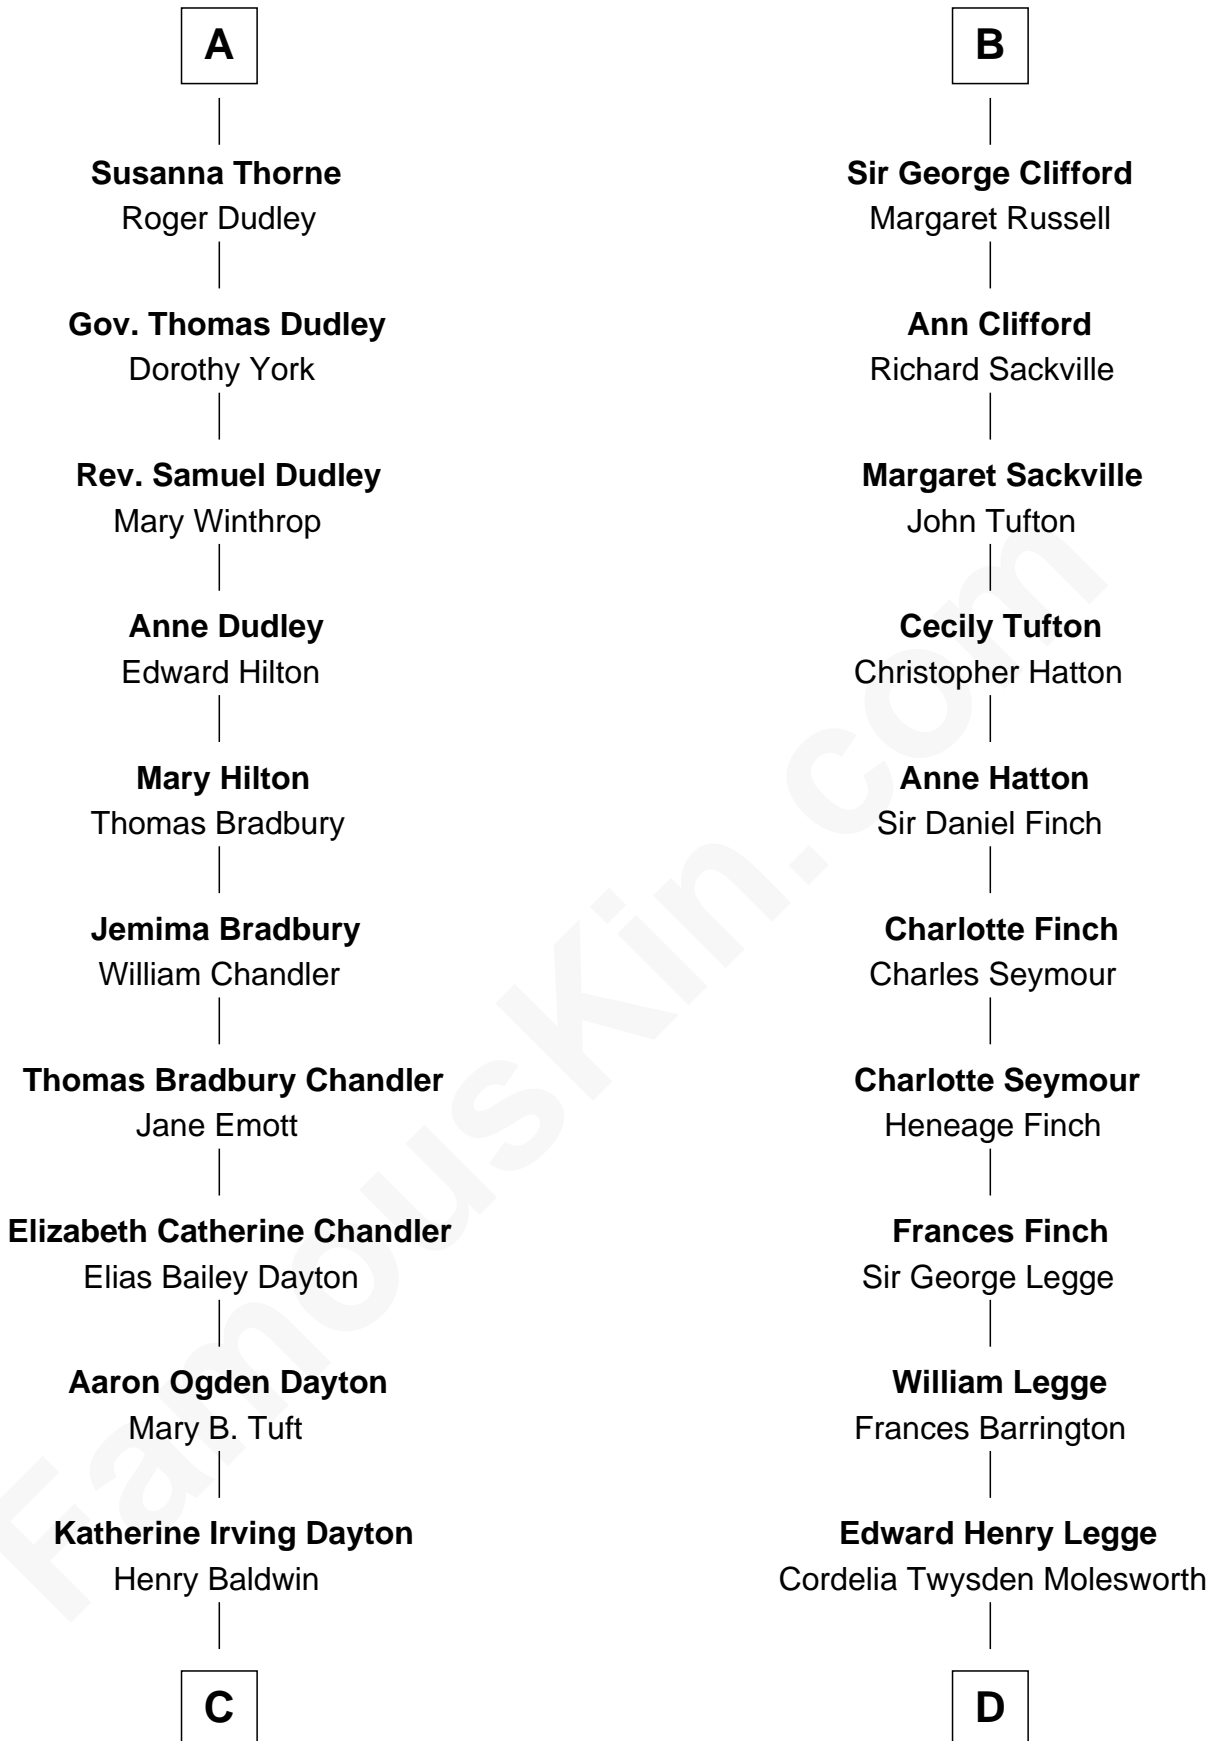

## Relationship Chart of

### Kit Harington

*TV Actor - "Game of Thrones"*

**Sir John Grey**

Avice Marmion

**C**

**Margaretta Willis Baldwin**

Augustus Henry Reeve

**Richard Henry Reeve**