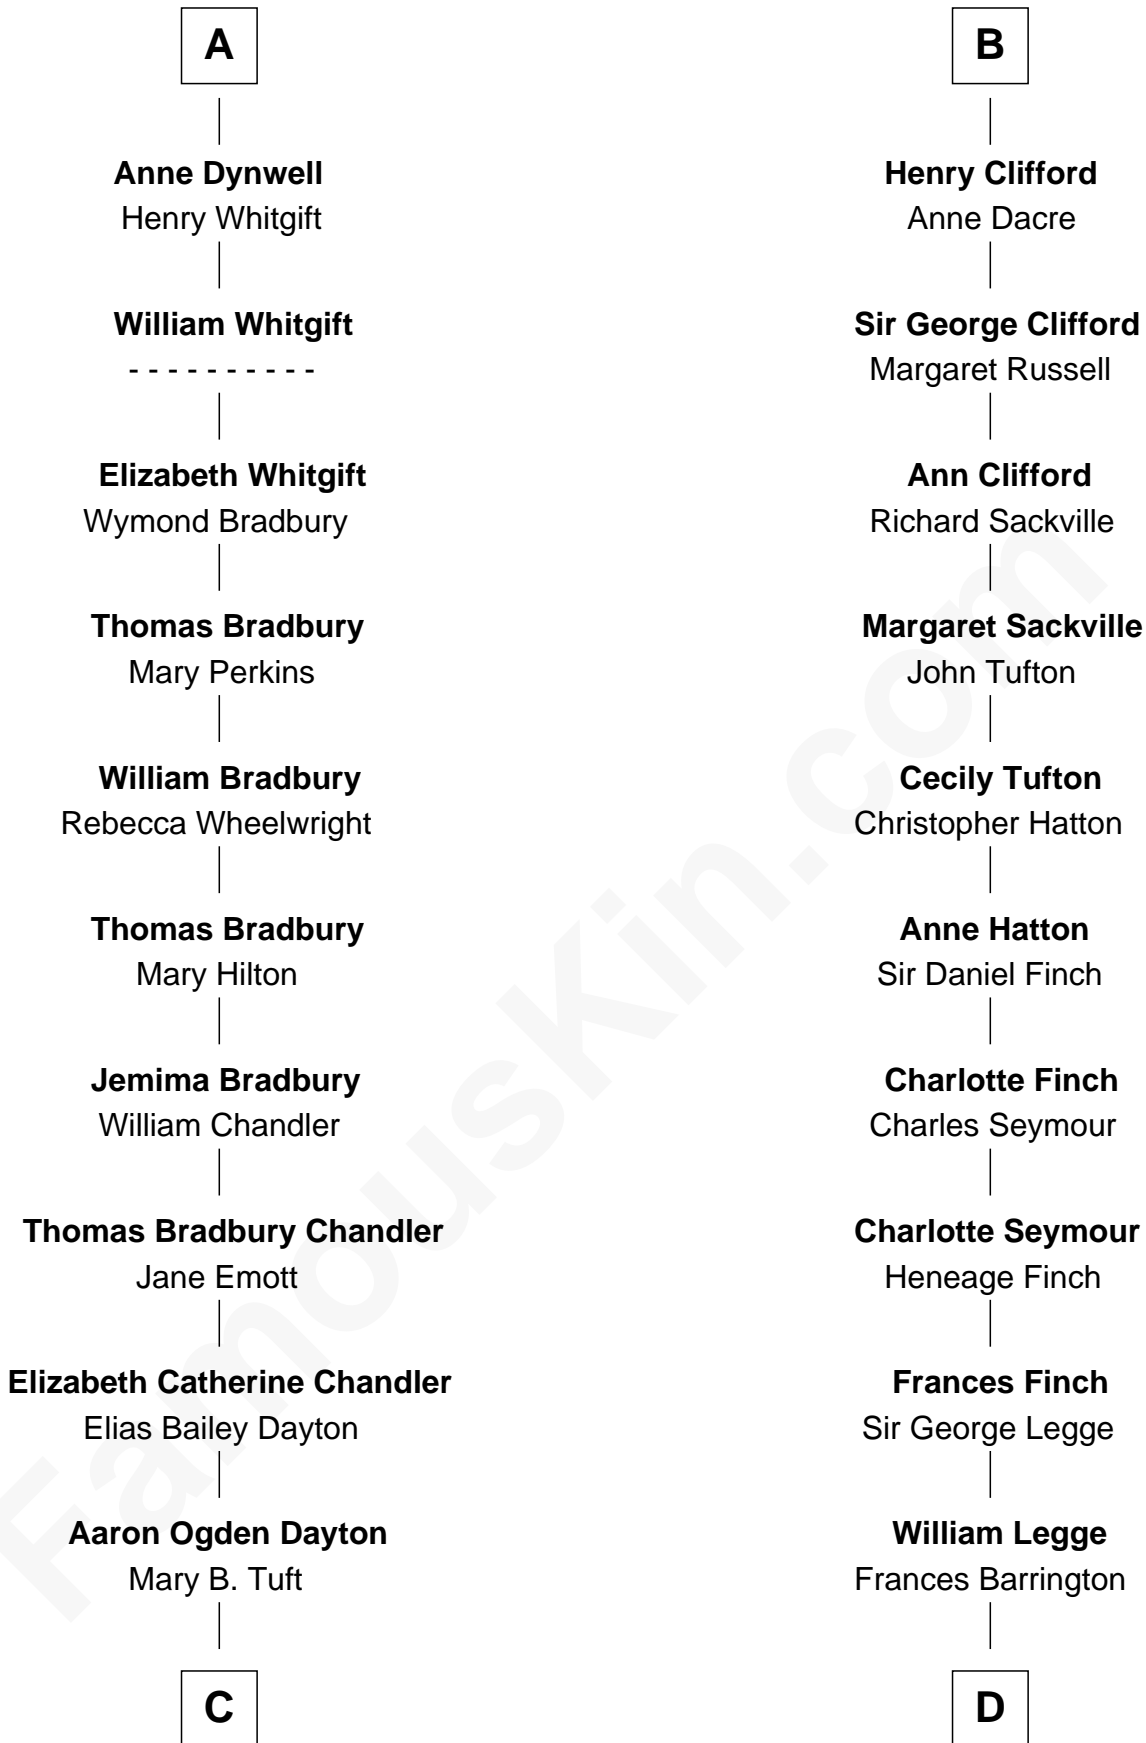

# FamousKin.com Relationship Chart of

**Christopher Reeve**

*Movie Actor*

21st cousin of

**Kit Harington**

*TV Actor - "Game of Thrones"*

**Sir Geoffrey le Scrope**

Ivetta de Ros

**C**

**Katherine Irving Dayton**

Henry Baldwin

**Margaretta Willis Baldwin**

Augustus Henry Reeve

**Richard Henry Reeve**

Anne Conrad D'Olier

**Franklin D'Olier Reeve**

Barbara Pitney Lamb

**Christopher Reeve**

*Movie Actor*

**D**

**Edward Henry Legge**

Cordelia Twysden Molesworth

**Lois Marjorie Legge**

Ernest Wriothesley Denny