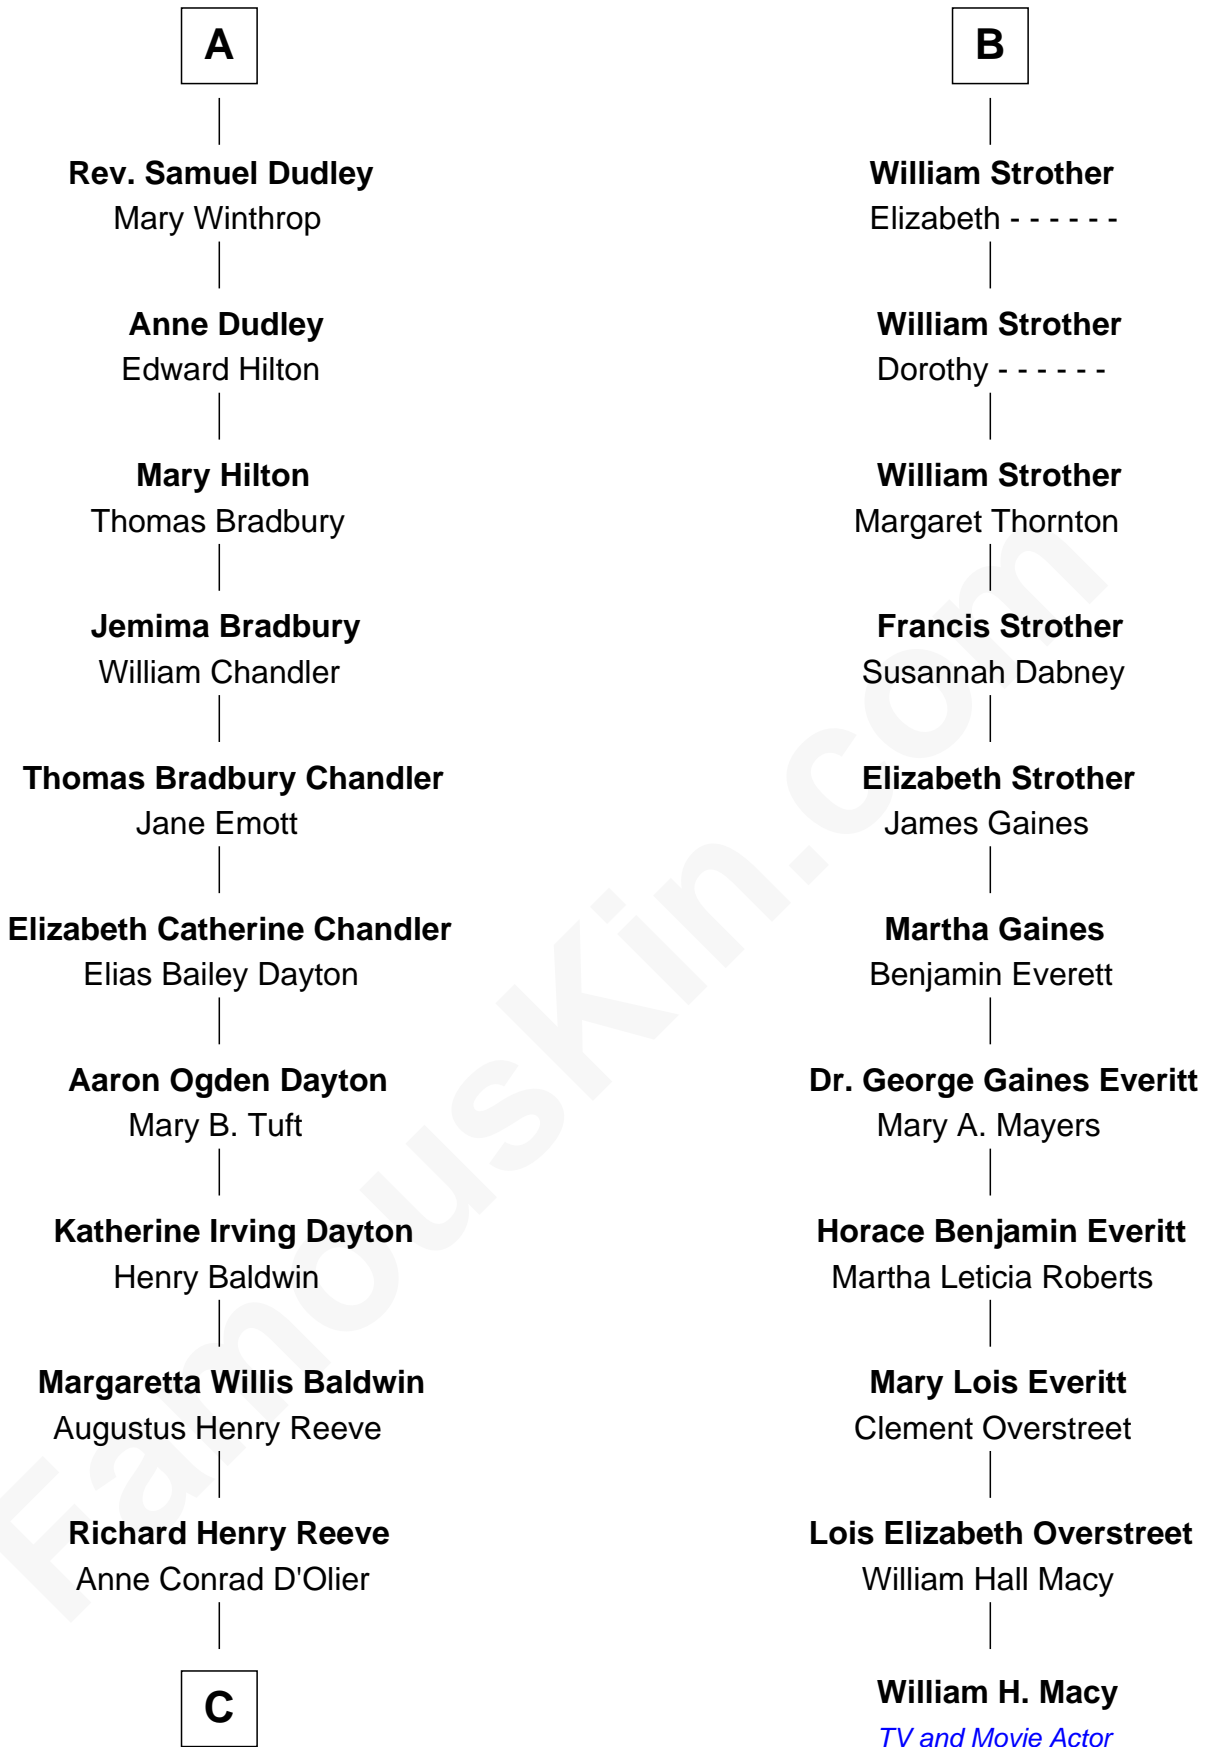

FamousKin.com
Relationship Chart of
Christopher Reeve
Movie Actor

17th cousin 1 time removed of
William H. Macy
TV and Movie Actor

C

Franklin D'Olier Reeve

Barbara Pitney Lamb

Christopher Reeve

Movie Actor

FamousKin.com