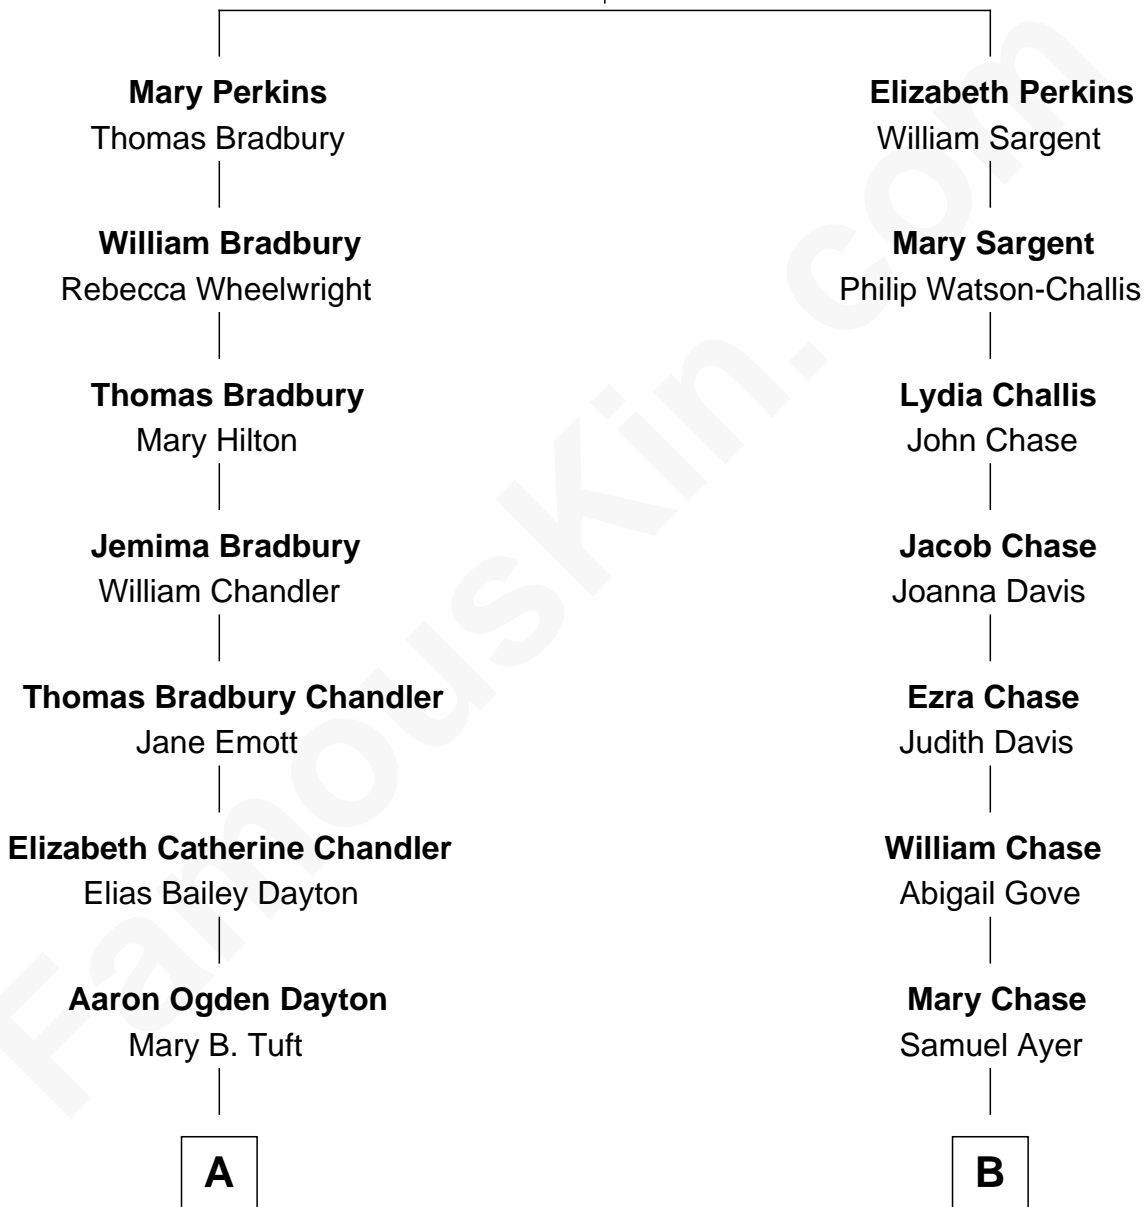

FamousKin.com

Relationship Chart of

Christopher Reeve

Movie Actor

11th cousin of

Gerald Ford

38th U.S. President

John Perkins

Judith Gater

A

Katherine Irving Dayton

Henry Baldwin

Margaretta Willis Baldwin

Augustus Henry Reeve

Richard Henry Reeve

Anne Conrad D'Olier

Amy Gridley Butler

Adele Augusta Ayer

Levi Addison Gardner

Dorothy Ayer Gardner

Leslie Lynch King

Gerald Ford

38th U.S. President