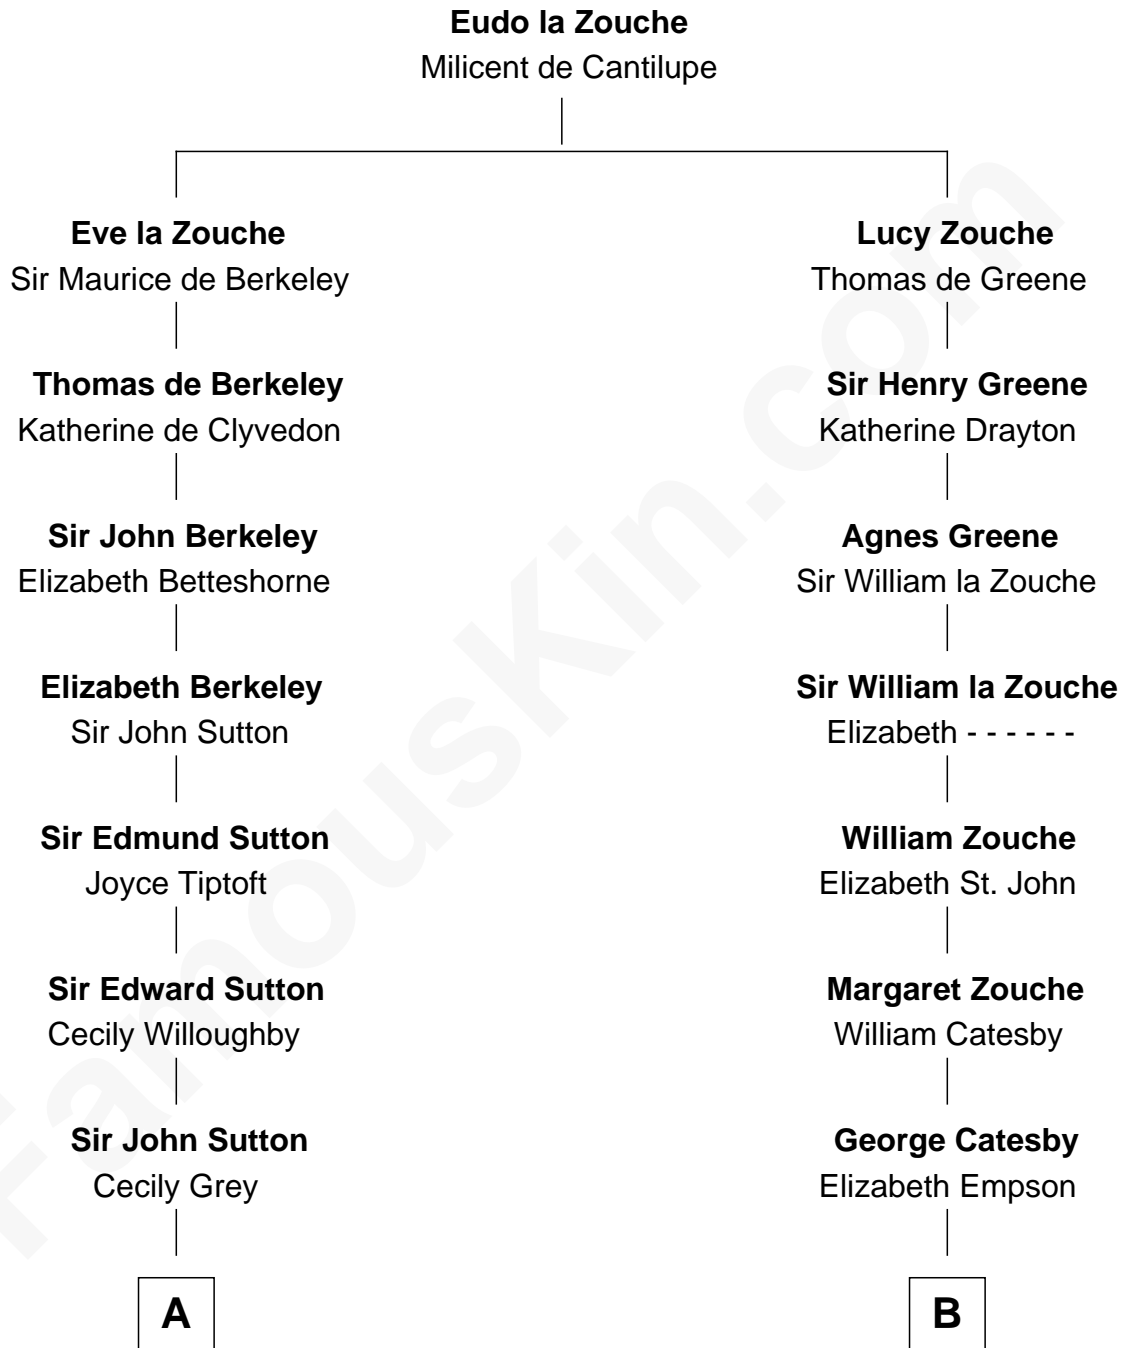

**FamousKin.com**  
**Relationship Chart of**  
**Christopher Reeve**  
*Movie Actor*

10th cousin 11 times removed of  
**Robert Catesby**  
*Leader of Gunpowder Plot*

**C**

**Katherine Irving Dayton**

Henry Baldwin

**Margaretta Willis Baldwin**

Augustus Henry Reeve

**Richard Henry Reeve**

Anne Conrad D'Olier

**Franklin D'Olier Reeve**

Barbara Pitney Lamb

**Christopher Reeve**

*Movie Actor*