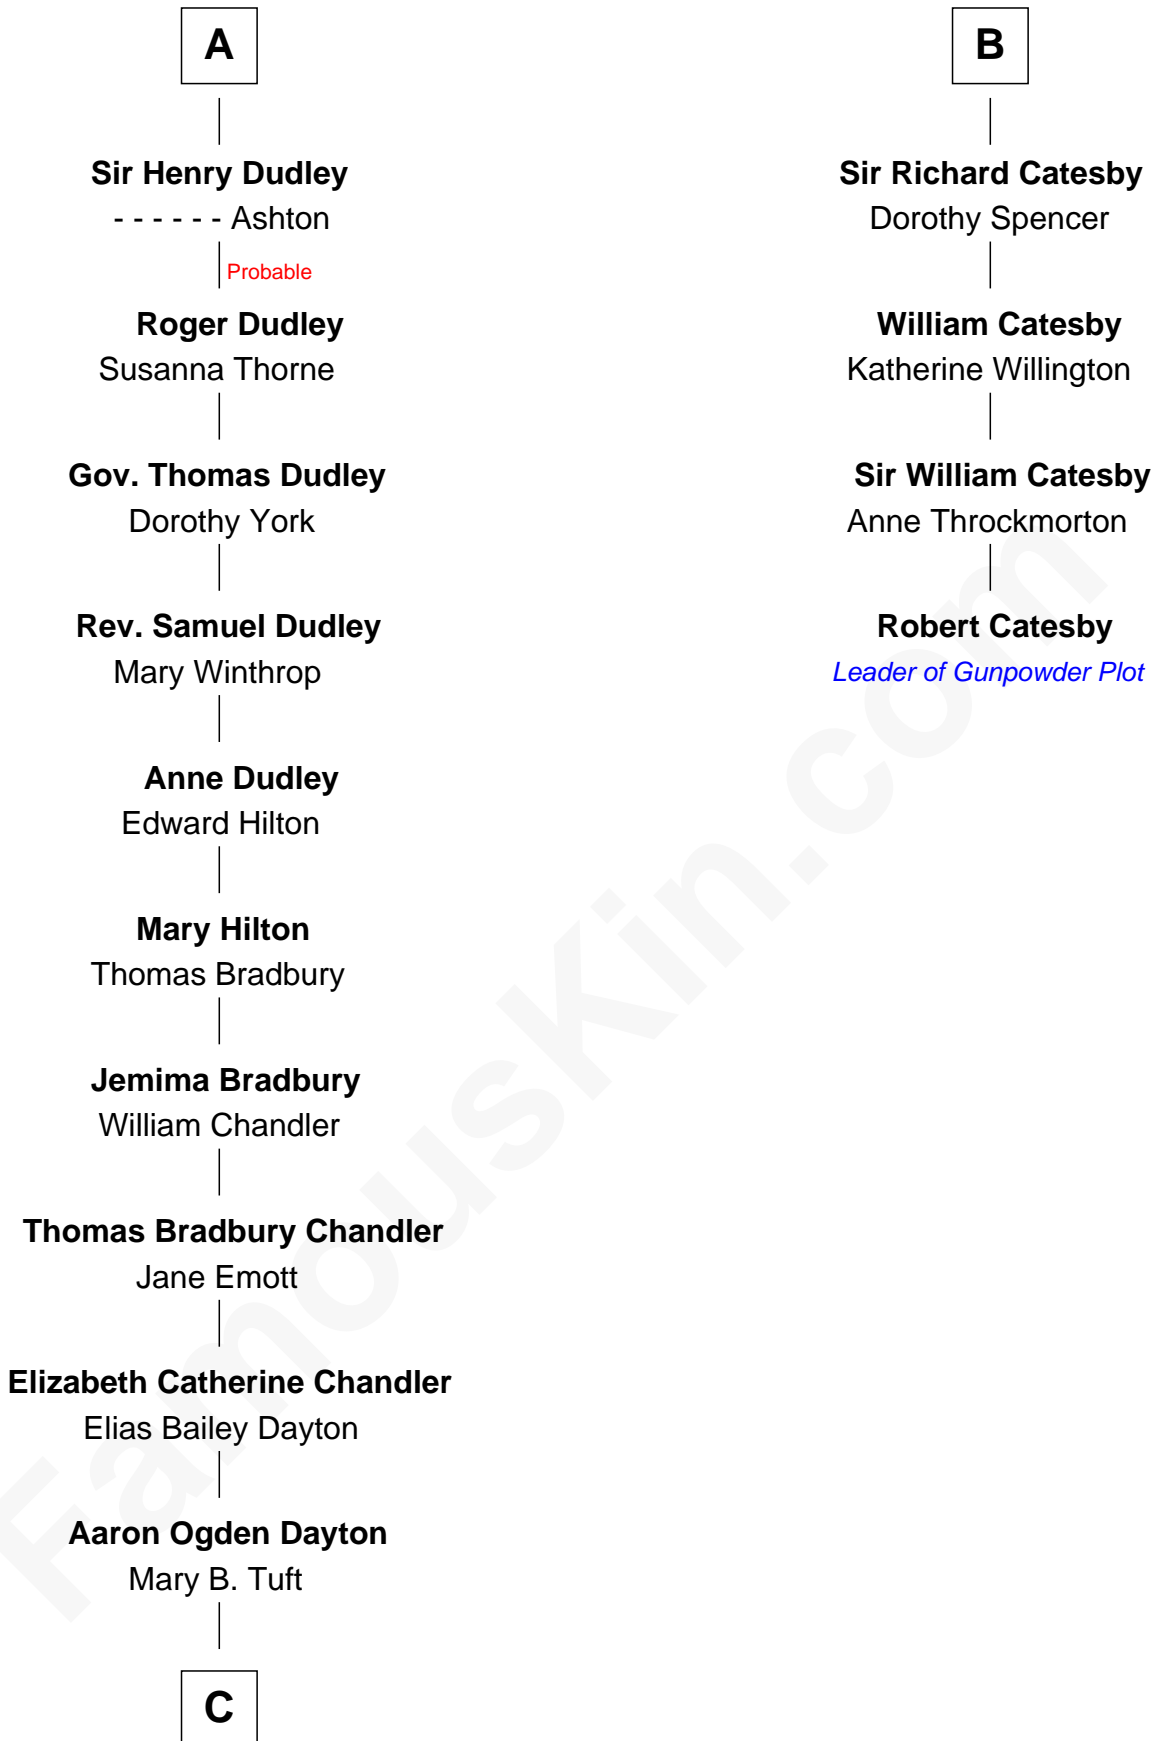

**FamousKin.com**  
**Relationship Chart of**  
**Christopher Reeve**  
*Movie Actor*

10th cousin 11 times removed of  
**Robert Catesby**  
*Leader of Gunpowder Plot*

**C**

**Katherine Irving Dayton**

Henry Baldwin

**Margaretta Willis Baldwin**

Augustus Henry Reeve

**Richard Henry Reeve**

Anne Conrad D'Olier

**Franklin D'Olier Reeve**

Barbara Pitney Lamb

**Christopher Reeve**

*Movie Actor*