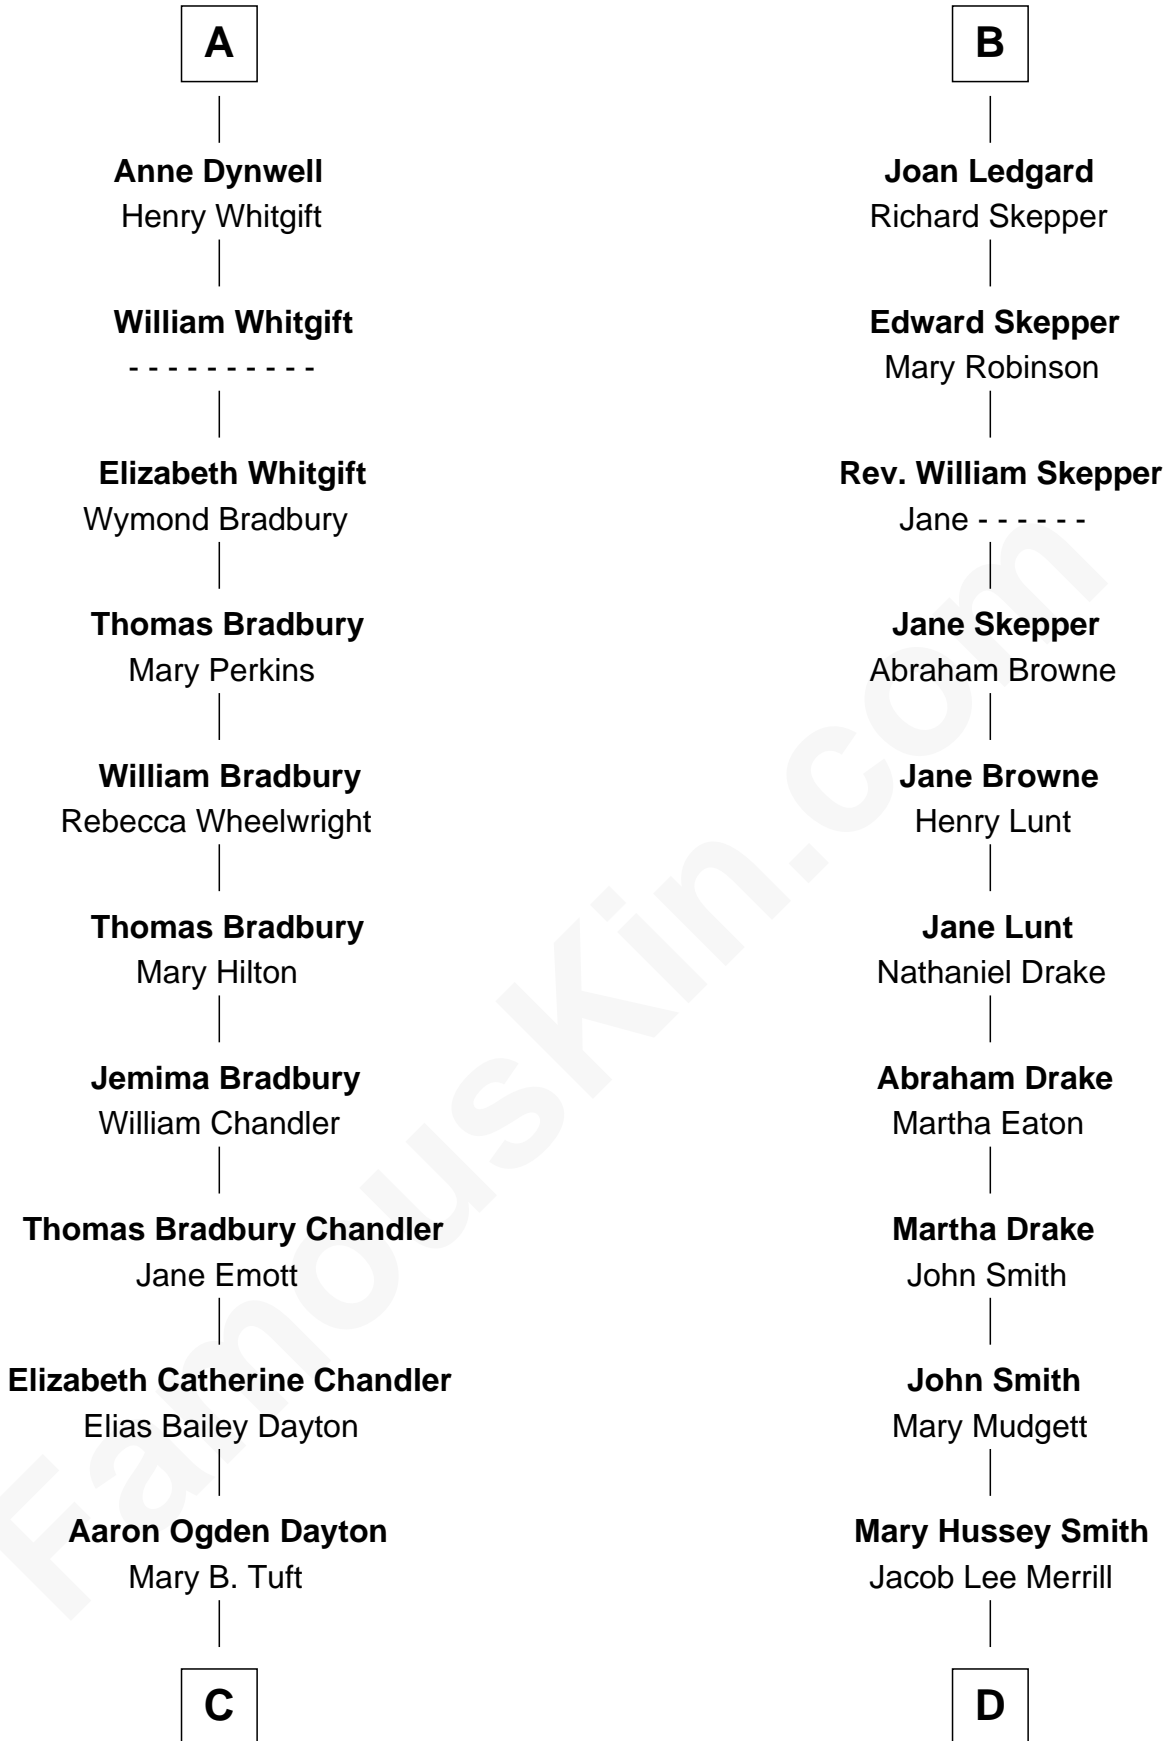

FamousKin.com

Relationship Chart of

Christopher Reeve

Movie Actor

21st cousin of

Meghan Markle

Duchess of Sussex, TV Actress

Sir Thomas de Beauchamp

Katherine de Mortimer

C

Katherine Irving Dayton

Henry Baldwin

Margaretta Willis Baldwin

Augustus Henry Reeve

Richard Henry Reeve

Anne Conrad D'Olier