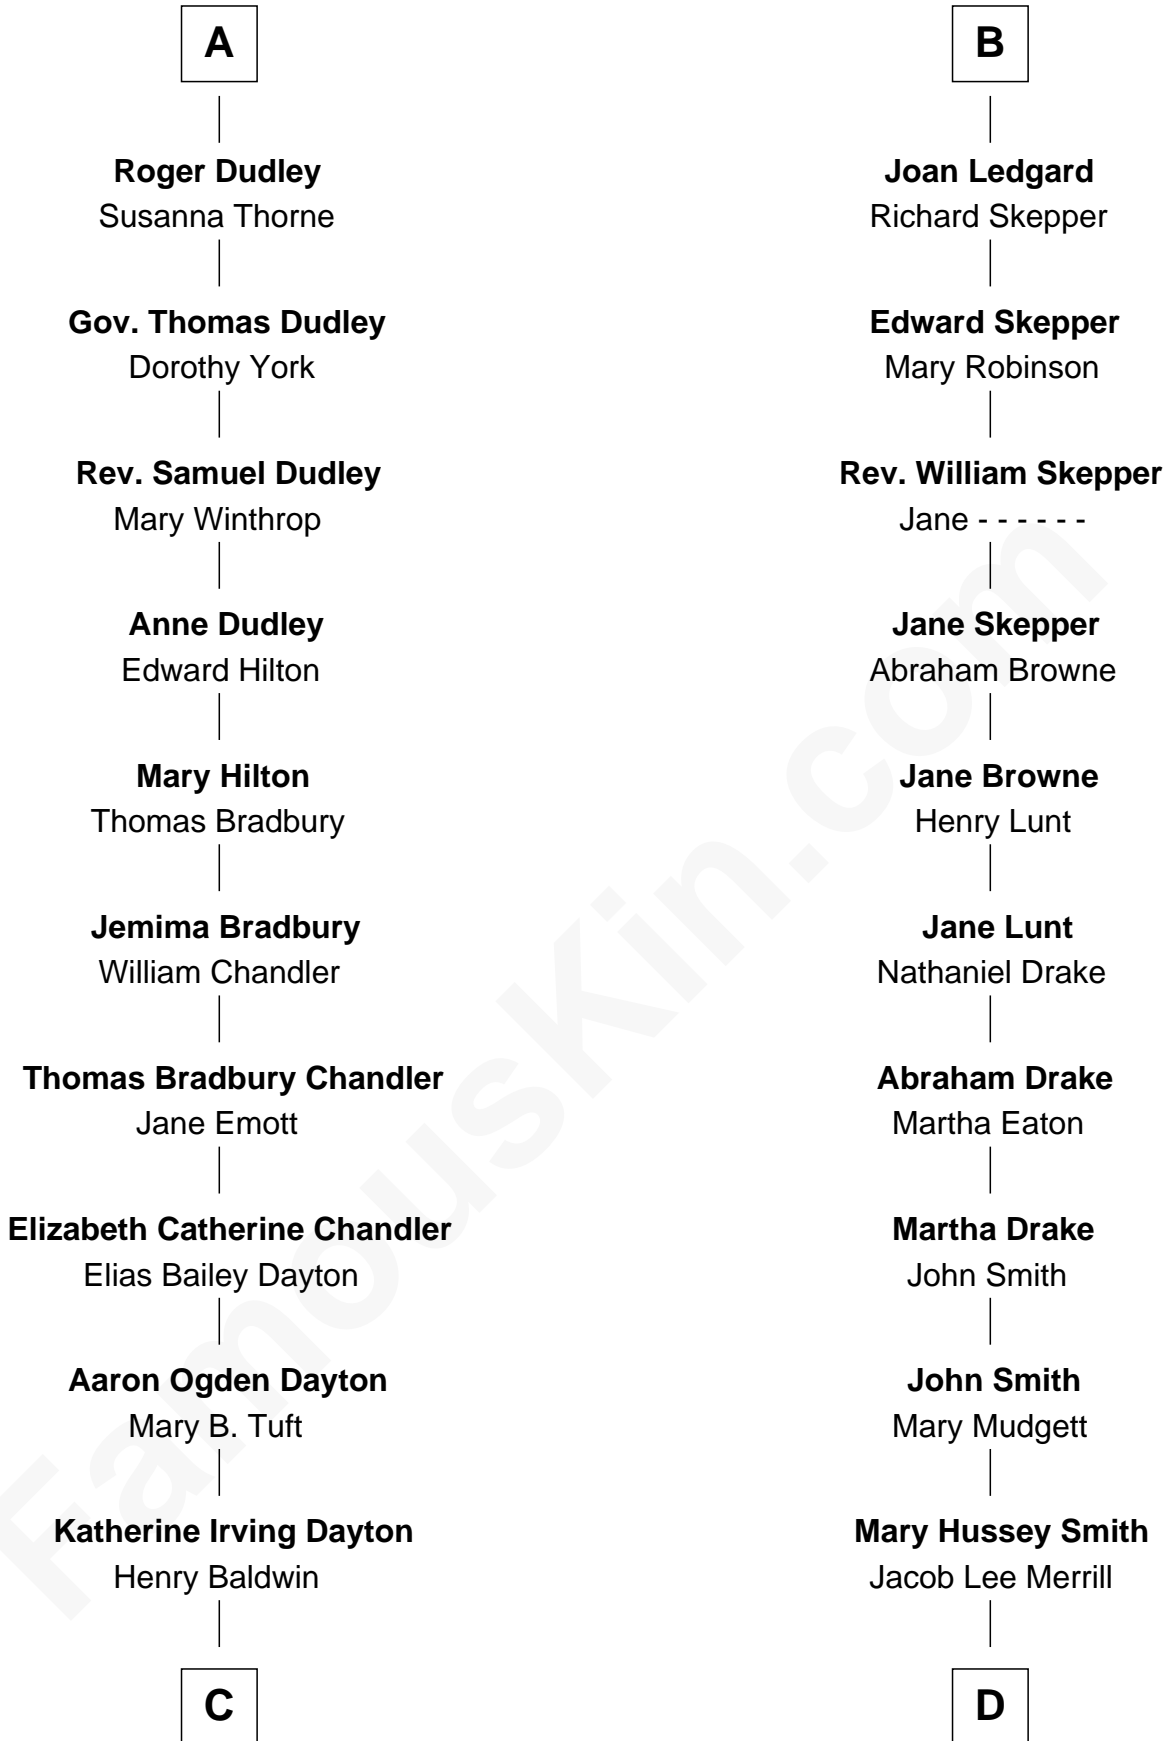

FamousKin.com

Relationship Chart of

Christopher Reeve

Movie Actor

20th cousin 1 time removed of

Meghan Markle

Duchess of Sussex, TV Actress

C

Margaretta Willis Baldwin

Augustus Henry Reeve

Richard Henry Reeve

Anne Conrad D'Olier

Franklin D'Olier Reeve

Barbara Pitney Lamb

Christopher Reeve

Movie Actor

D

George David Merrill

Mary Bird

Gertrude May Merrill

Fred George Sanders

Doris Mary Rita Sanders

Gordon Arnold Markle

Thomas Wayne Markle