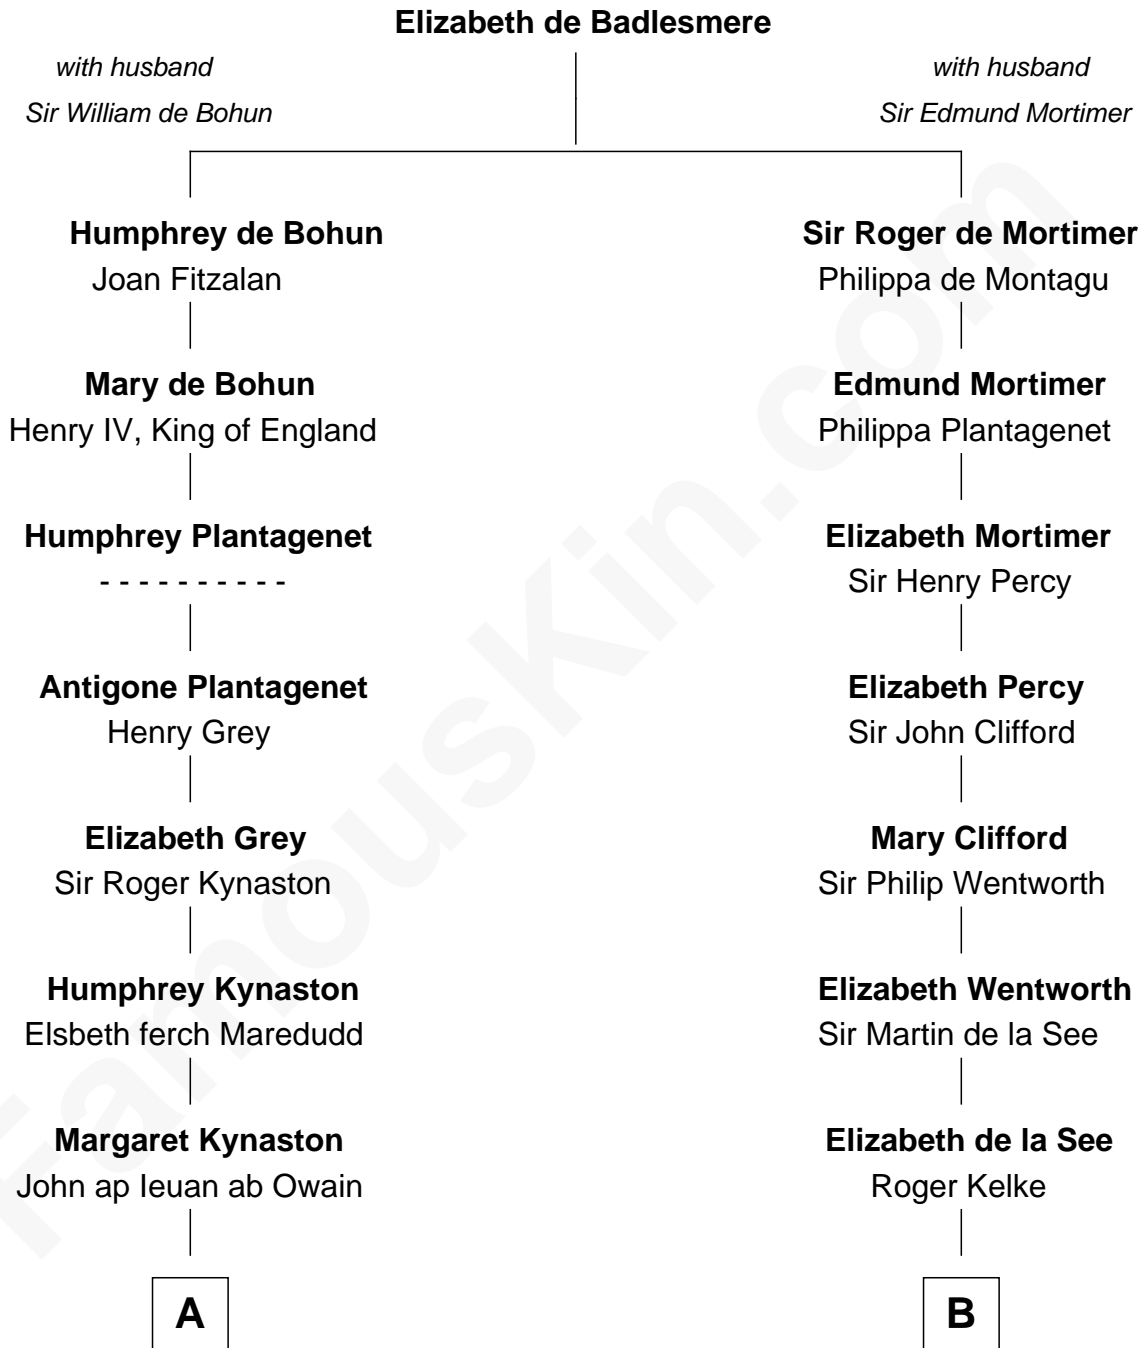

FamousKin.com
Relationship Chart of
Christopher Reeve
Movie Actor

20th cousin of
Harper Lee
Author of To Kill a Mockingbird

C

Augustus Henry Reeve
Margaretta Willis Baldwin

Richard Henry Reeve
Anne Conrad D'Olier