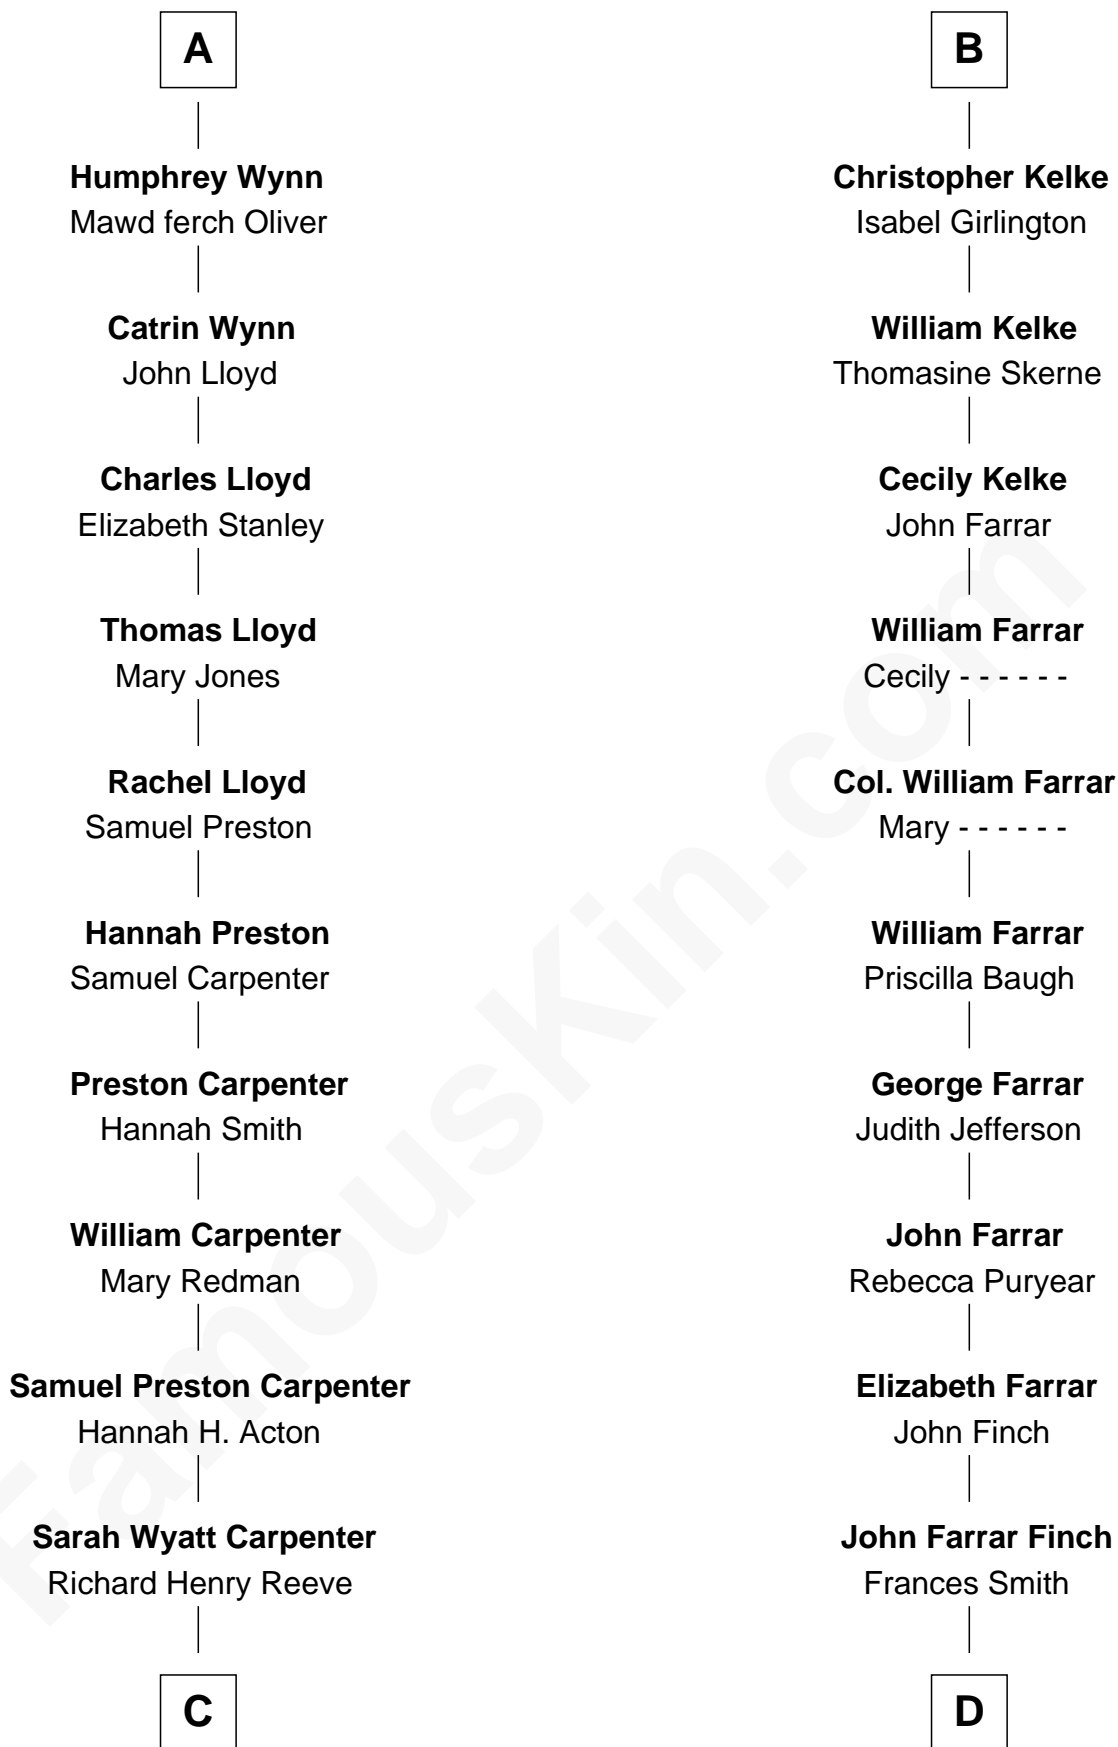

FamousKin.com
Relationship Chart of
Christopher Reeve
Movie Actor

20th cousin of
Harper Lee
Author of To Kill a Mockingbird

C

Augustus Henry Reeve
Margaretta Willis Baldwin

Richard Henry Reeve
Anne Conrad D'Olier