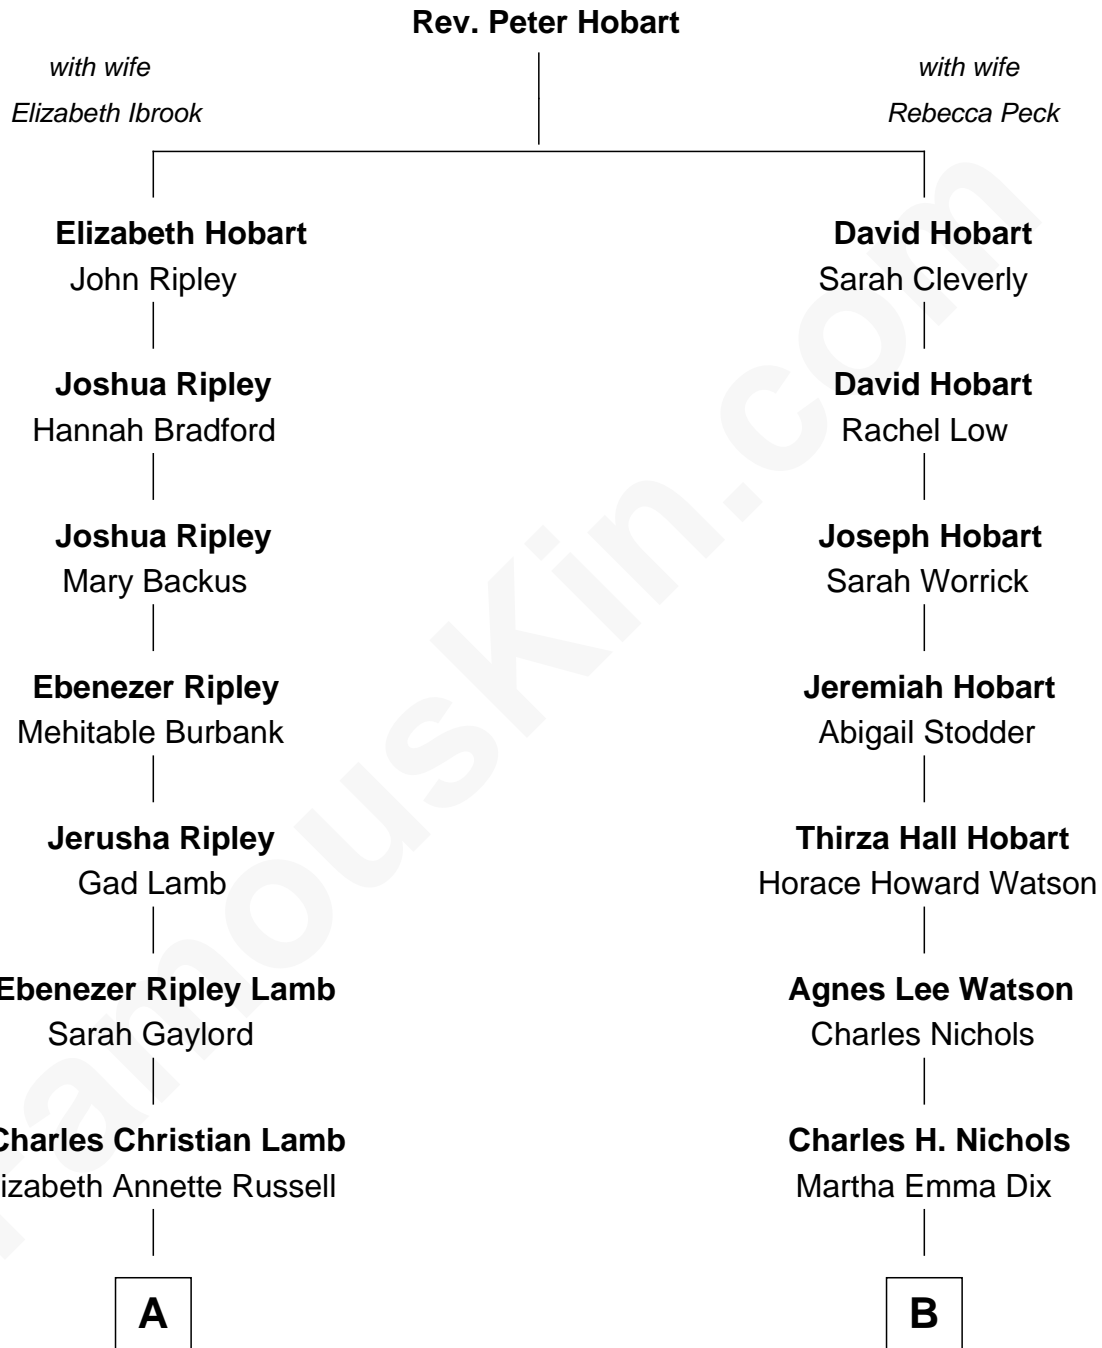

FamousKin.com Relationship Chart of

Christopher Reeve

Movie Actor

10th cousin of

John Cena

Movie Actor and WWE Pro Wrestler

A

Bert Israel Lamb