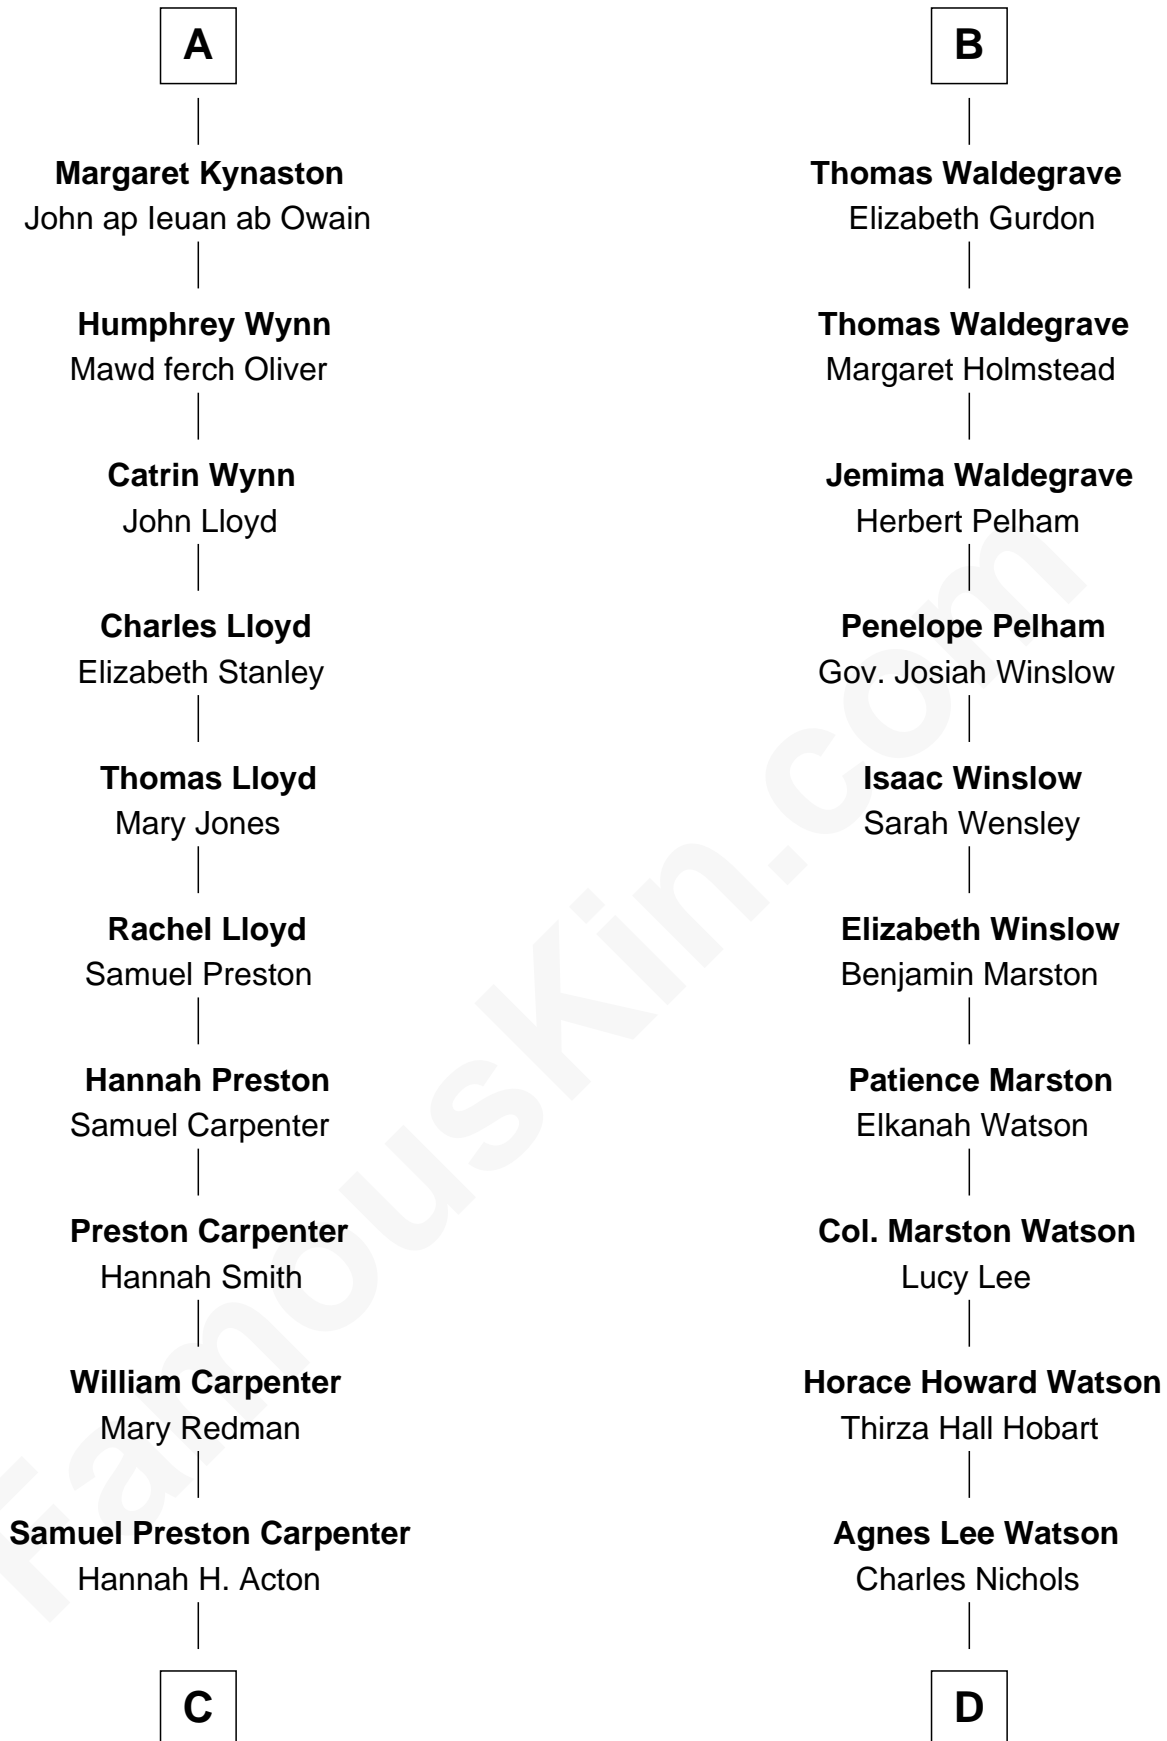

FamousKin.com

Relationship Chart of

Christopher Reeve

Movie Actor

21st cousin of

John Cena

Movie Actor and WWE Pro Wrestler

C

Sarah Wyatt Carpenter

Richard Henry Reeve

Augustus Henry Reeve

Margaretta Willis Baldwin

Richard Henry Reeve

Anne Conrad D'Olier

Franklin D'Olier Reeve

Barbara Pitney Lamb