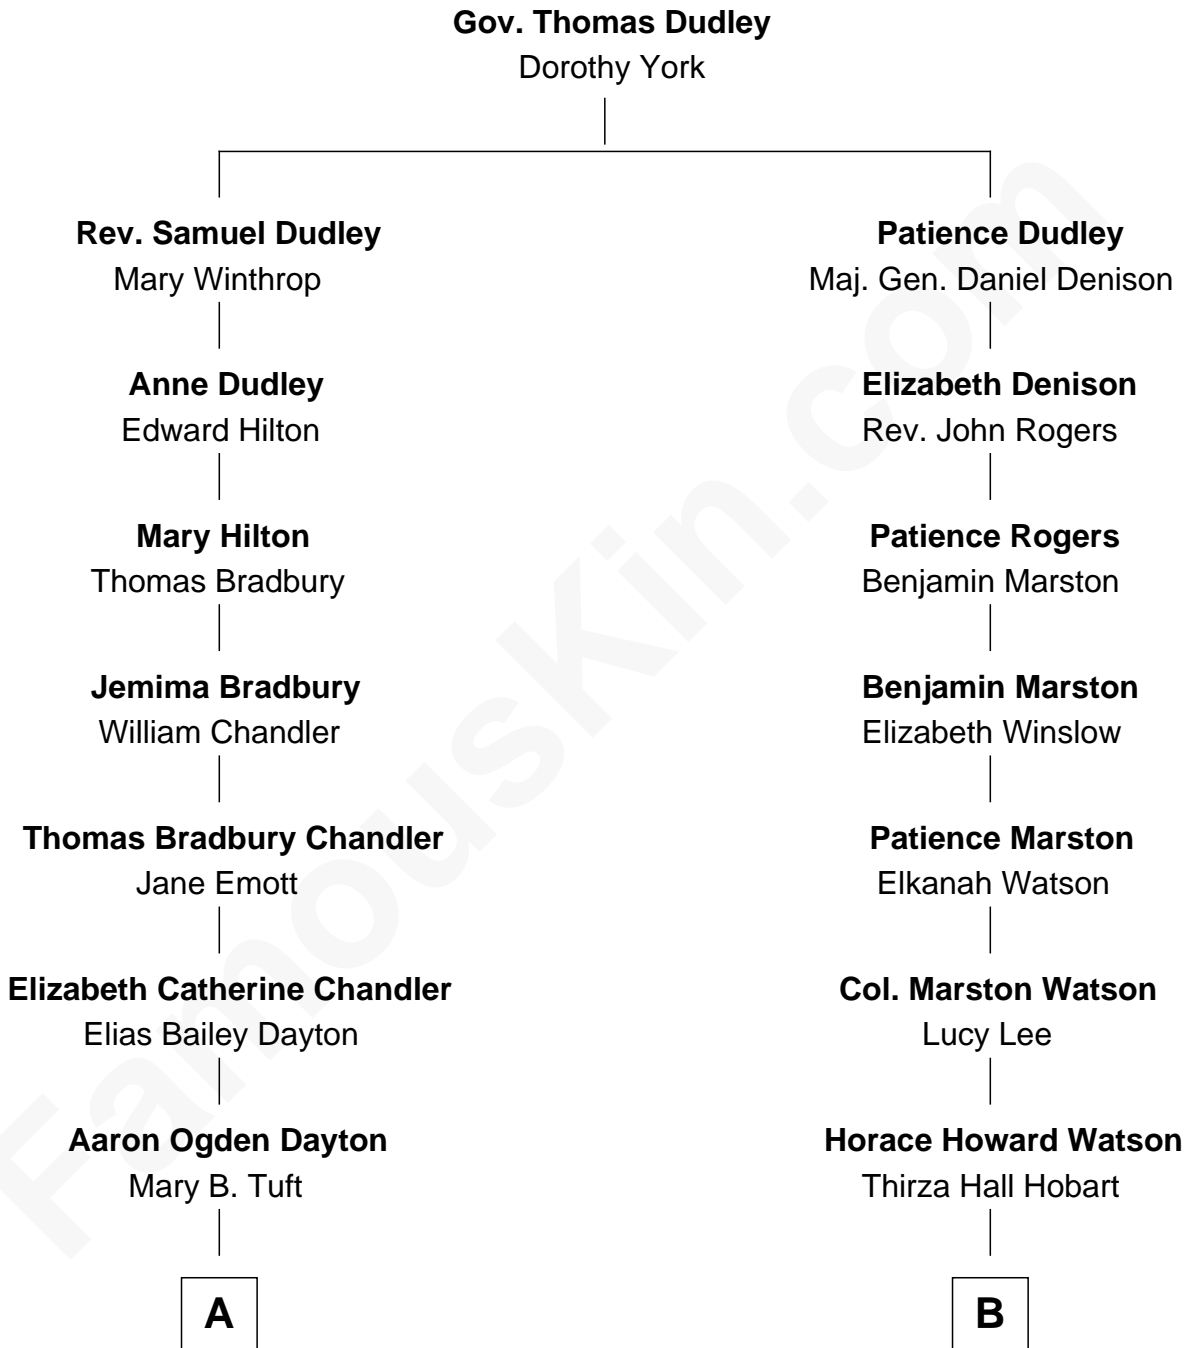

FamousKin.com
Relationship Chart of
Christopher Reeve
Movie Actor

11th cousin 1 time removed of

John Cena
Movie Actor and WWE Pro Wrestler

A

Katherine Irving Dayton

Henry Baldwin

Margaretta Willis Baldwin

Augustus Henry Reeve

Richard Henry Reeve

Anne Conrad D'Olier

Franklin D'Olier Reeve

Barbara Pitney Lamb

Christopher Reeve

Movie Actor

B

Agnes Lee Watson