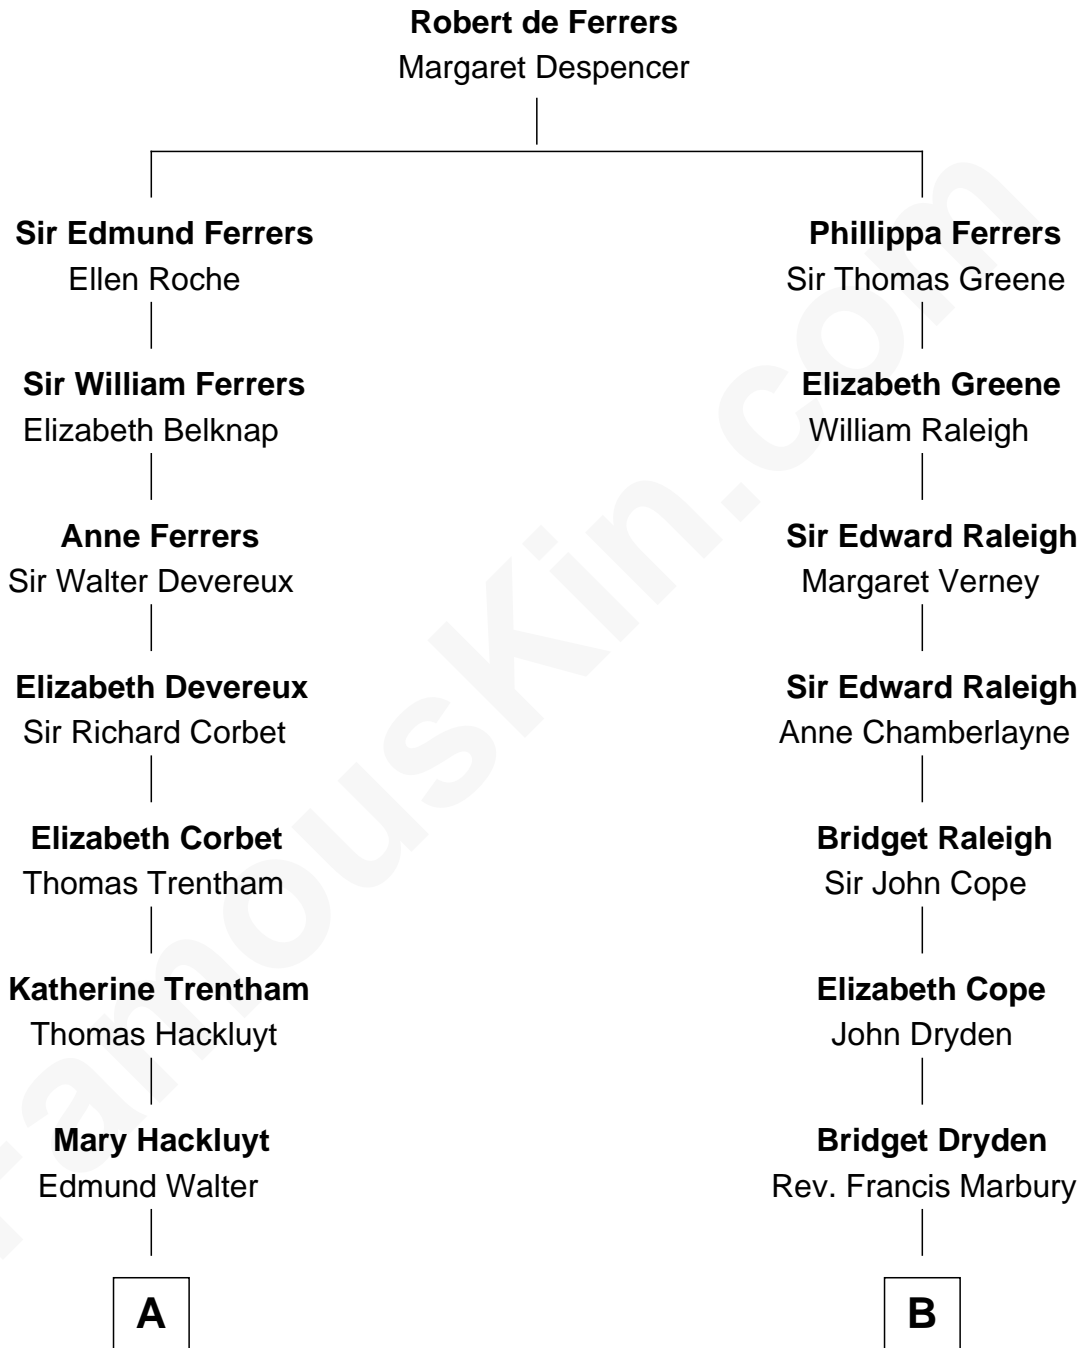

**FamousKin.com**  
**Relationship Chart of**  
**Christopher Reeve**  
*Movie Actor*

15th cousin 4 times removed of

**Henry Clay Folger**

*Founder of Folger Shakespeare Library and Chairman of Standard Oil*