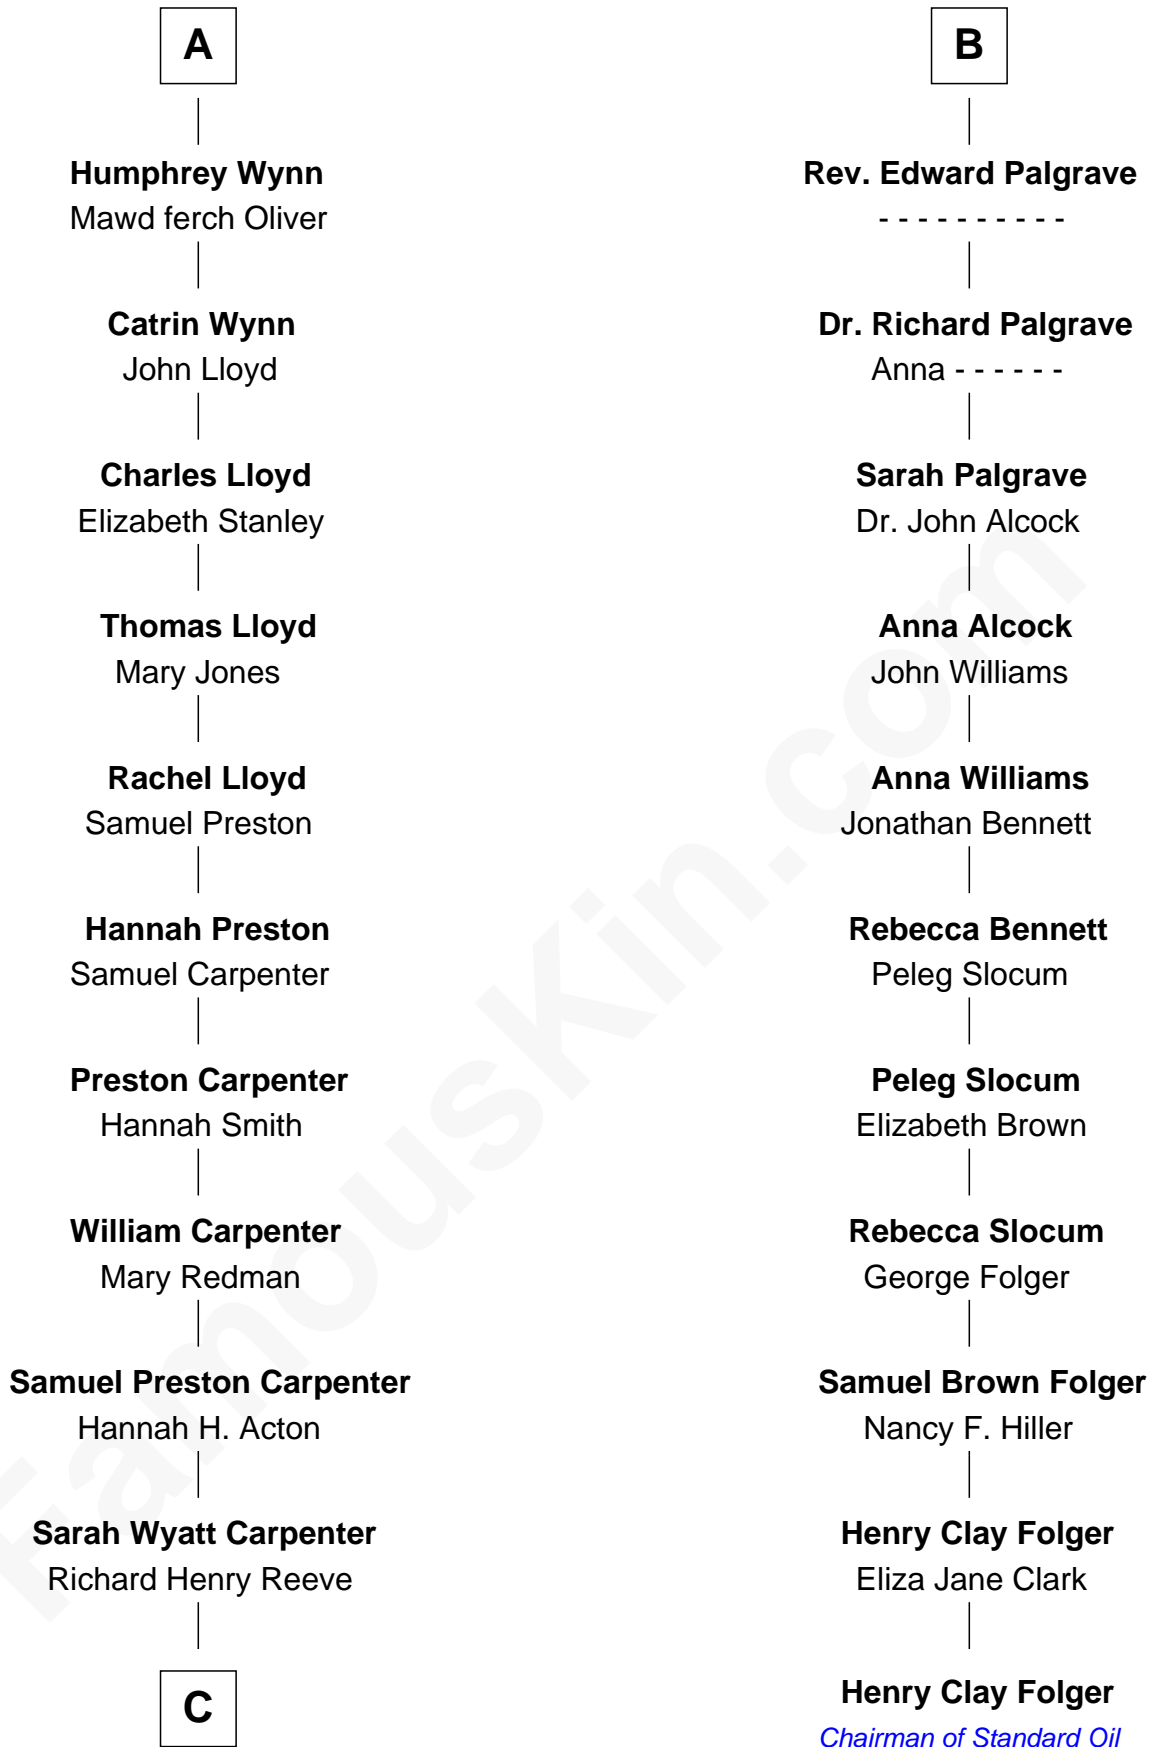

**FamousKin.com**  
**Relationship Chart of**  
**Christopher Reeve**  
*Movie Actor*

17th cousin 3 times removed of

**Henry Clay Folger**

*Founder of Folger Shakespeare Library and Chairman of Standard Oil*

**C**

—  
**Augustus Henry Reeve**  
Margaretta Willis Baldwin

—  
**Richard Henry Reeve**  
Anne Conrad D'Olier

—  
**Franklin D'Olier Reeve**  
Barbara Pitney Lamb

—  
**Christopher Reeve**  
*Movie Actor*