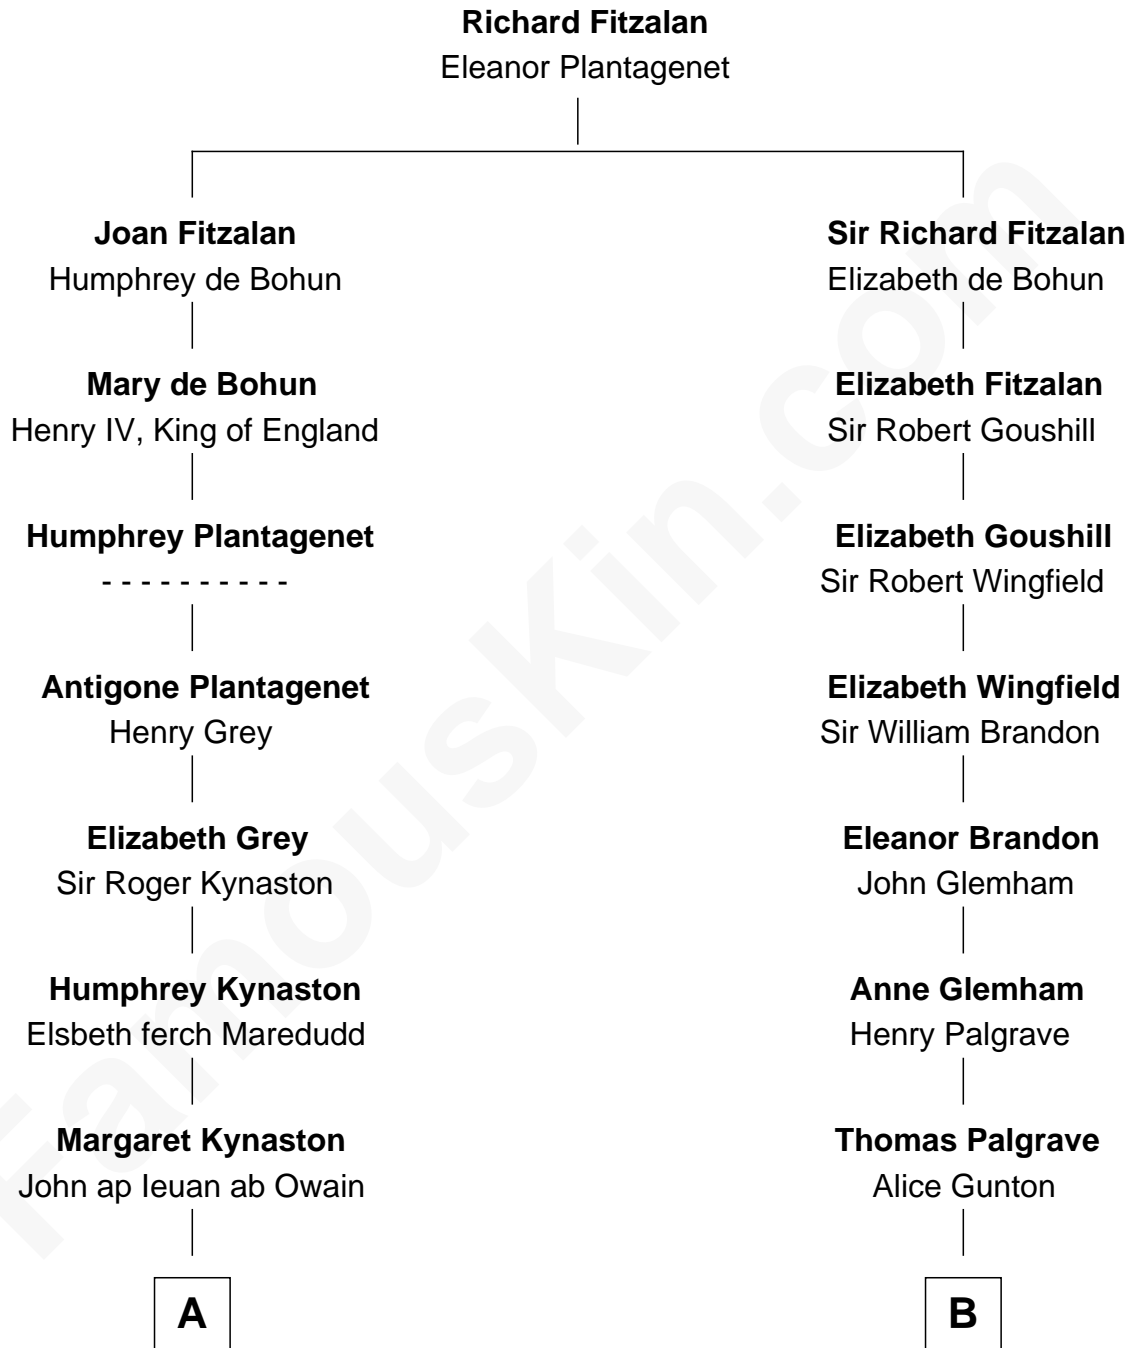

**FamousKin.com**  
**Relationship Chart of**  
**Christopher Reeve**  
*Movie Actor*

17th cousin 3 times removed of

**Henry Clay Folger**

*Founder of Folger Shakespeare Library and Chairman of Standard Oil*

**C**

—  
**Augustus Henry Reeve**  
Margaretta Willis Baldwin

—  
**Richard Henry Reeve**  
Anne Conrad D'Olier

—  
**Franklin D'Olier Reeve**  
Barbara Pitney Lamb

—  
**Christopher Reeve**  
*Movie Actor*