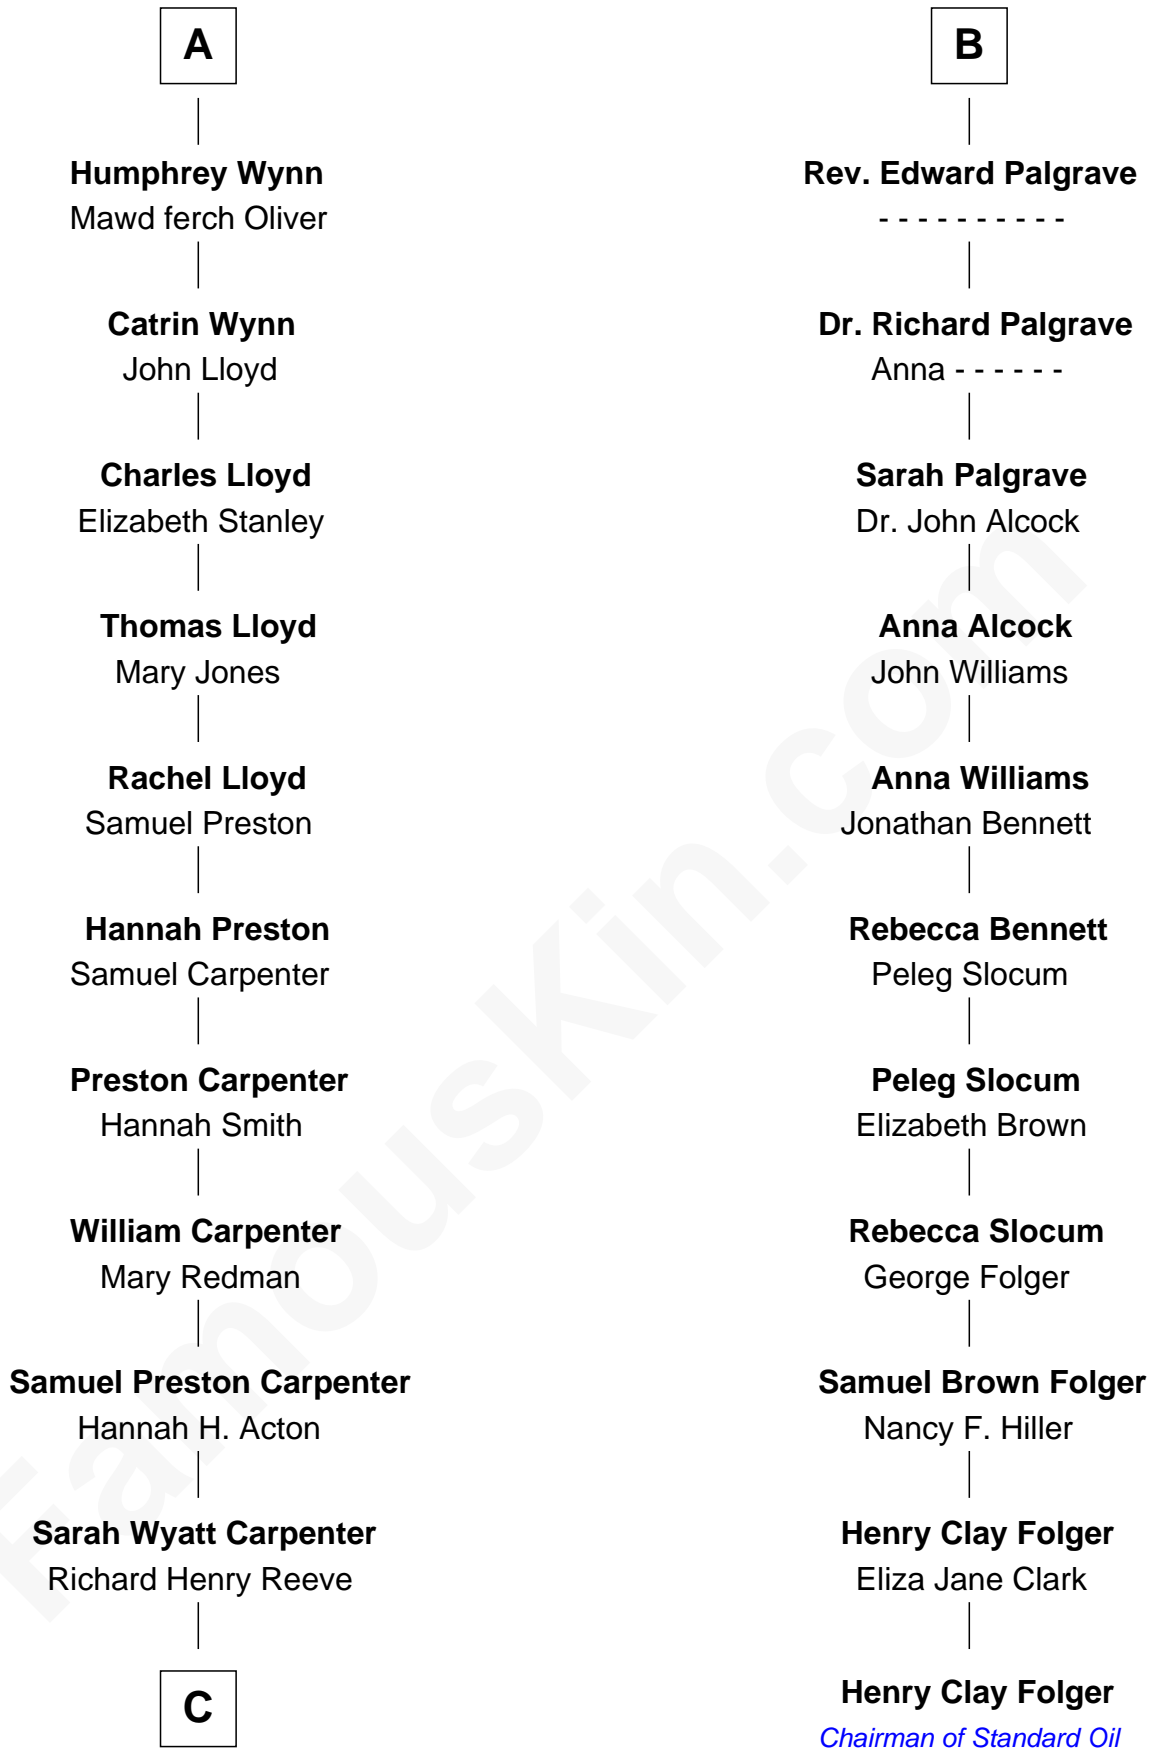

FamousKin.com
Relationship Chart of
Christopher Reeve
Movie Actor

17th cousin 3 times removed of

Henry Clay Folger

Founder of Folger Shakespeare Library and Chairman of Standard Oil

Sir William de Bohun
 Elizabeth de Badlesmere

C

—
Augustus Henry Reeve
Margaretta Willis Baldwin

—
Richard Henry Reeve
Anne Conrad D'Olier

—
Franklin D'Olier Reeve
Barbara Pitney Lamb

—
Christopher Reeve
Movie Actor

FamousKin.com