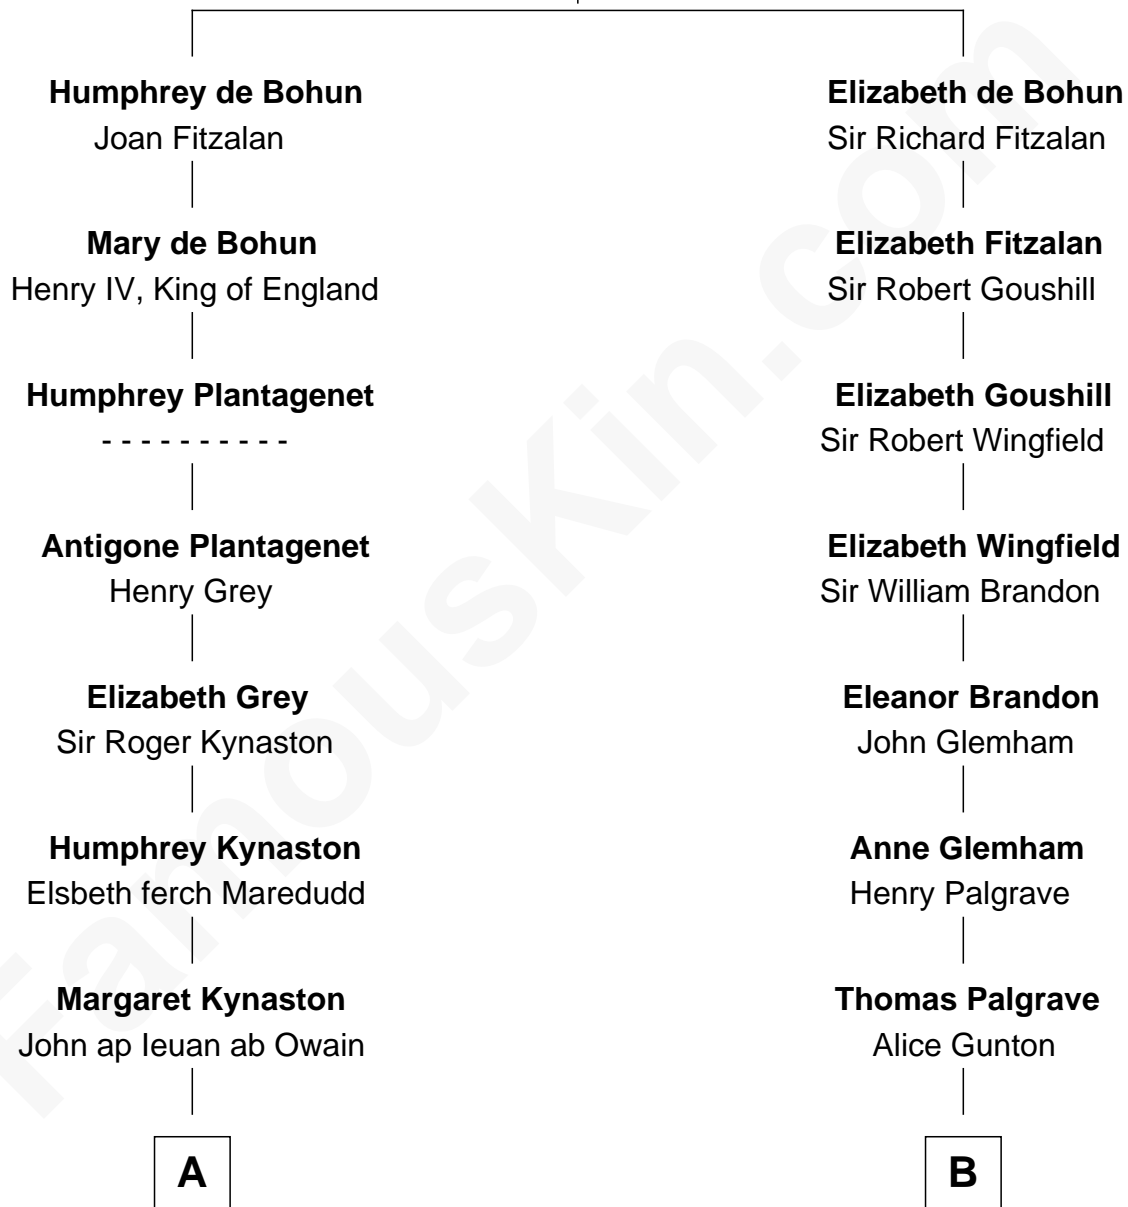

FamousKin.com
Relationship Chart of
Christopher Reeve
Movie Actor

17th cousin 3 times removed of

Henry Clay Folger

Founder of Folger Shakespeare Library and Chairman of Standard Oil

Sir William de Bohun
 Elizabeth de Badlesmere

C

—
Augustus Henry Reeve
Margaretta Willis Baldwin

—
Richard Henry Reeve
Anne Conrad D'Olier

—
Franklin D'Olier Reeve
Barbara Pitney Lamb

—
Christopher Reeve
Movie Actor

FamousKin.com