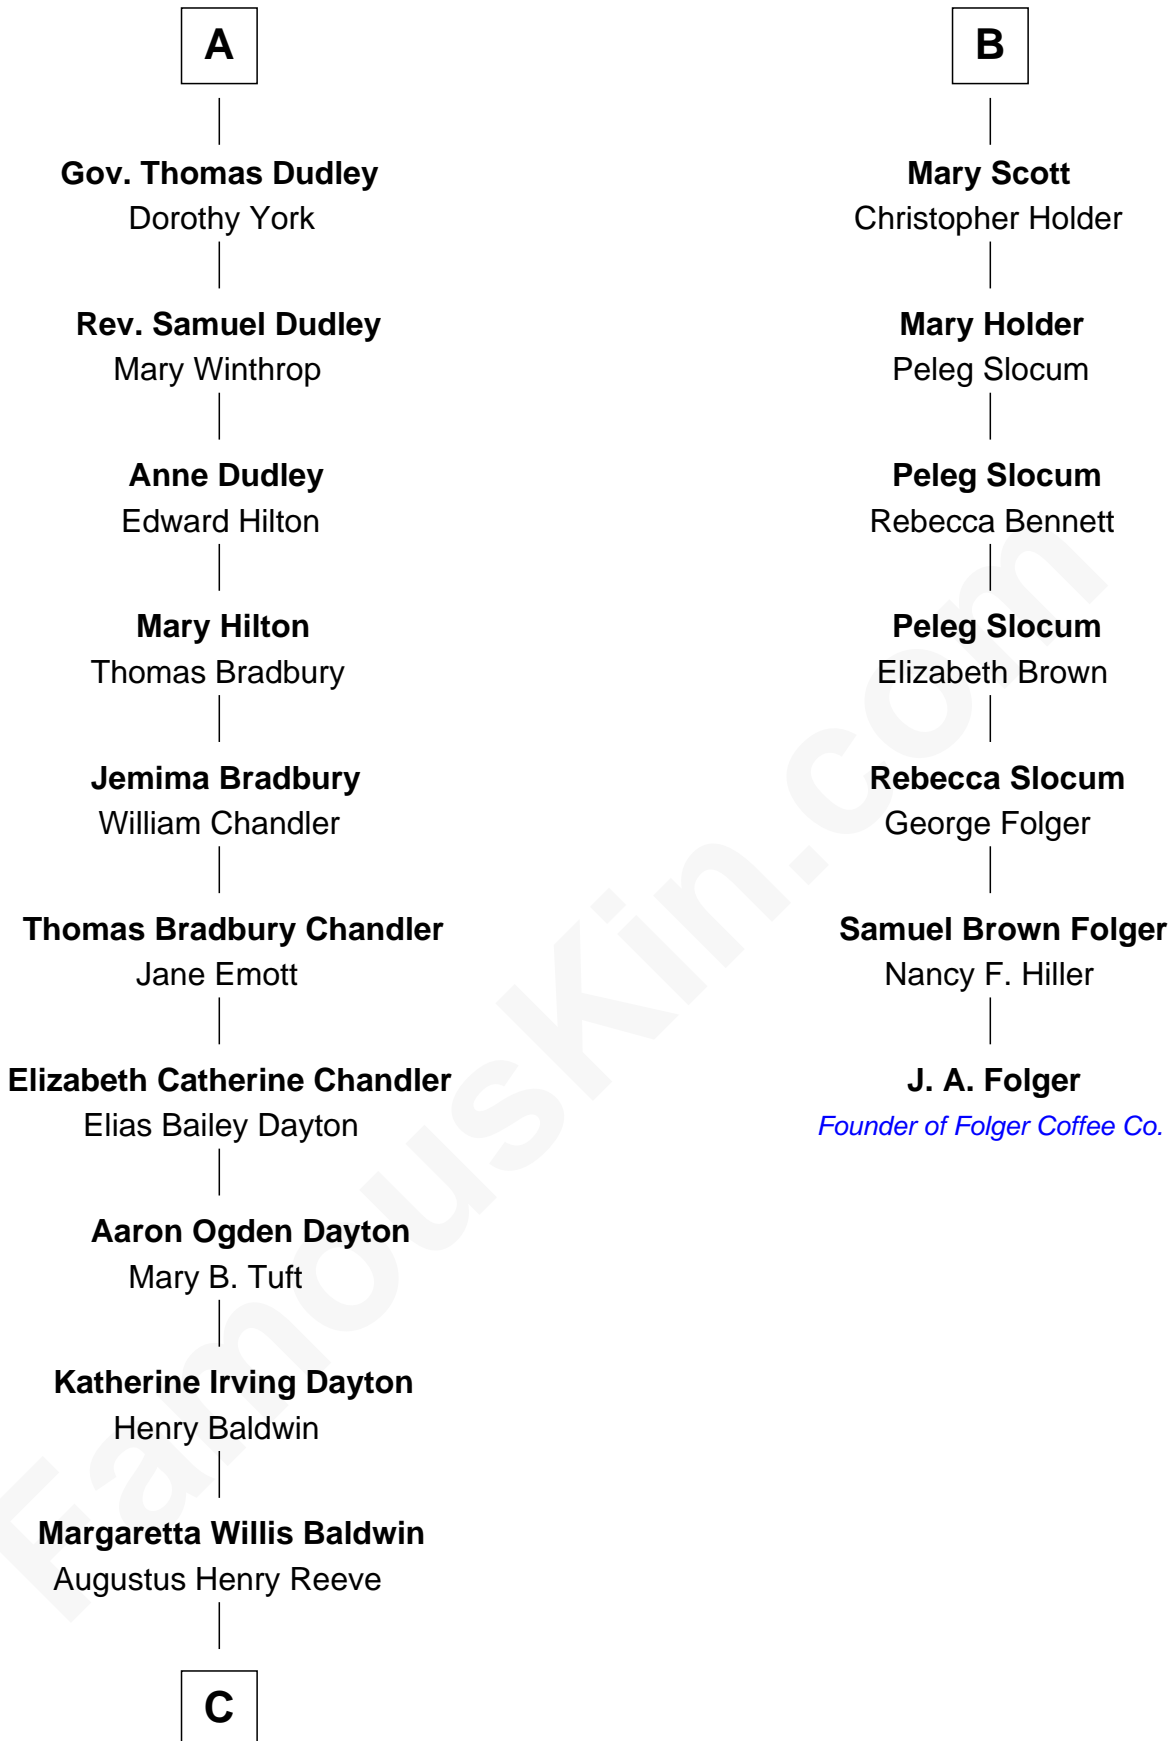

FamousKin.com
Relationship Chart of
Christopher Reeve
Movie Actor

13th cousin 6 times removed of

J. A. Folger
Founder of Folger Coffee Company

C

Richard Henry Reeve

Anne Conrad D'Olier

Franklin D'Olier Reeve

Barbara Pitney Lamb

Christopher Reeve

Movie Actor

FamousKin.com