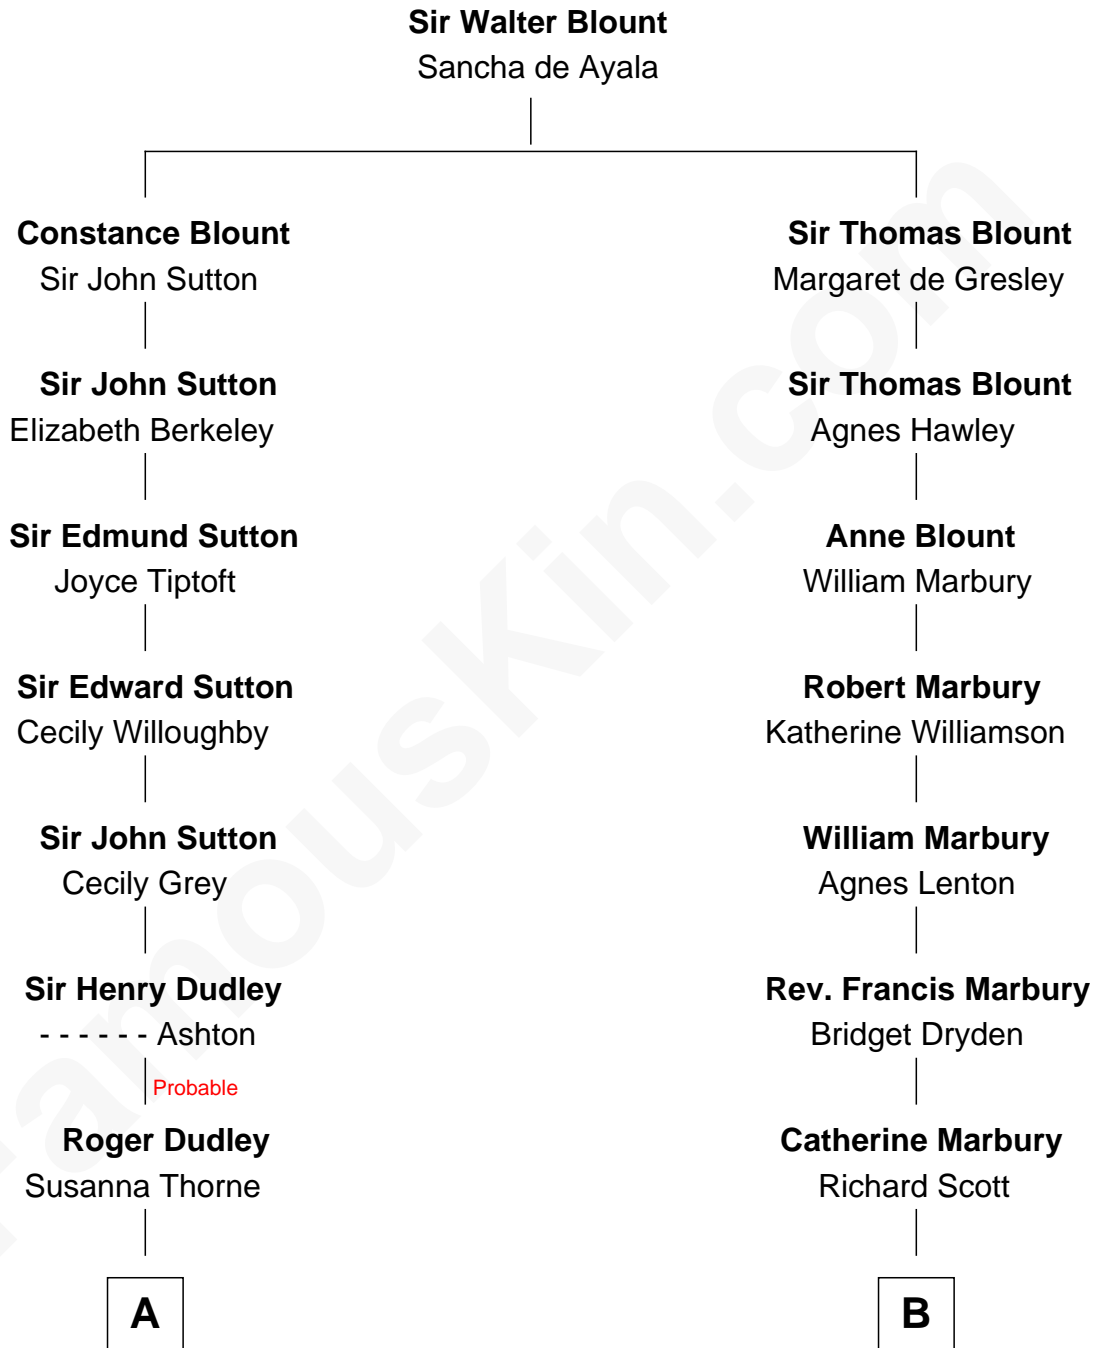

FamousKin.com
Relationship Chart of
Christopher Reeve
Movie Actor

13th cousin 6 times removed of

J. A. Folger
Founder of Folger Coffee Company

C

Richard Henry Reeve

Anne Conrad D'Olier

Franklin D'Olier Reeve

Barbara Pitney Lamb

Christopher Reeve

Movie Actor

FamousKin.com