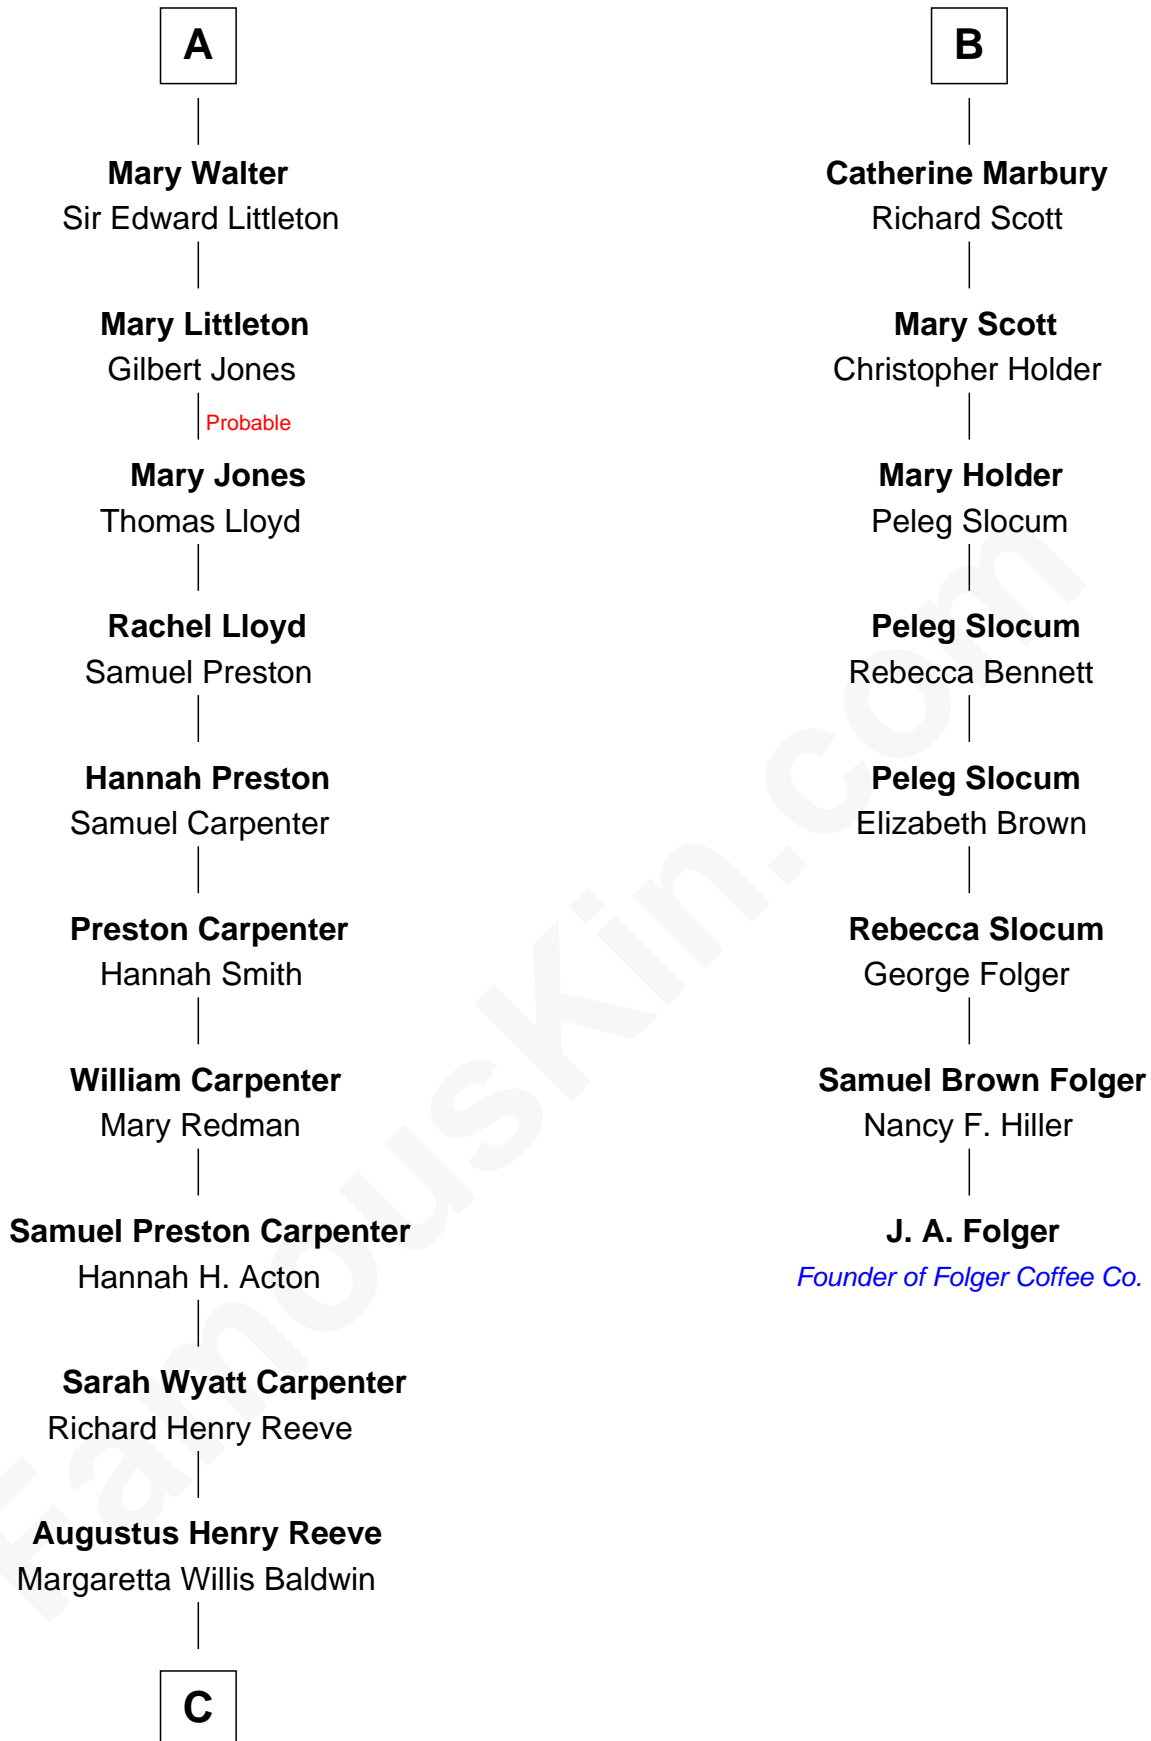

FamousKin.com
Relationship Chart of
Christopher Reeve
Movie Actor

14th cousin 5 times removed of

J. A. Folger
Founder of Folger Coffee Company

C

Richard Henry Reeve

Anne Conrad D'Olier

Franklin D'Olier Reeve

Barbara Pitney Lamb

Christopher Reeve

Movie Actor

FamousKin.com