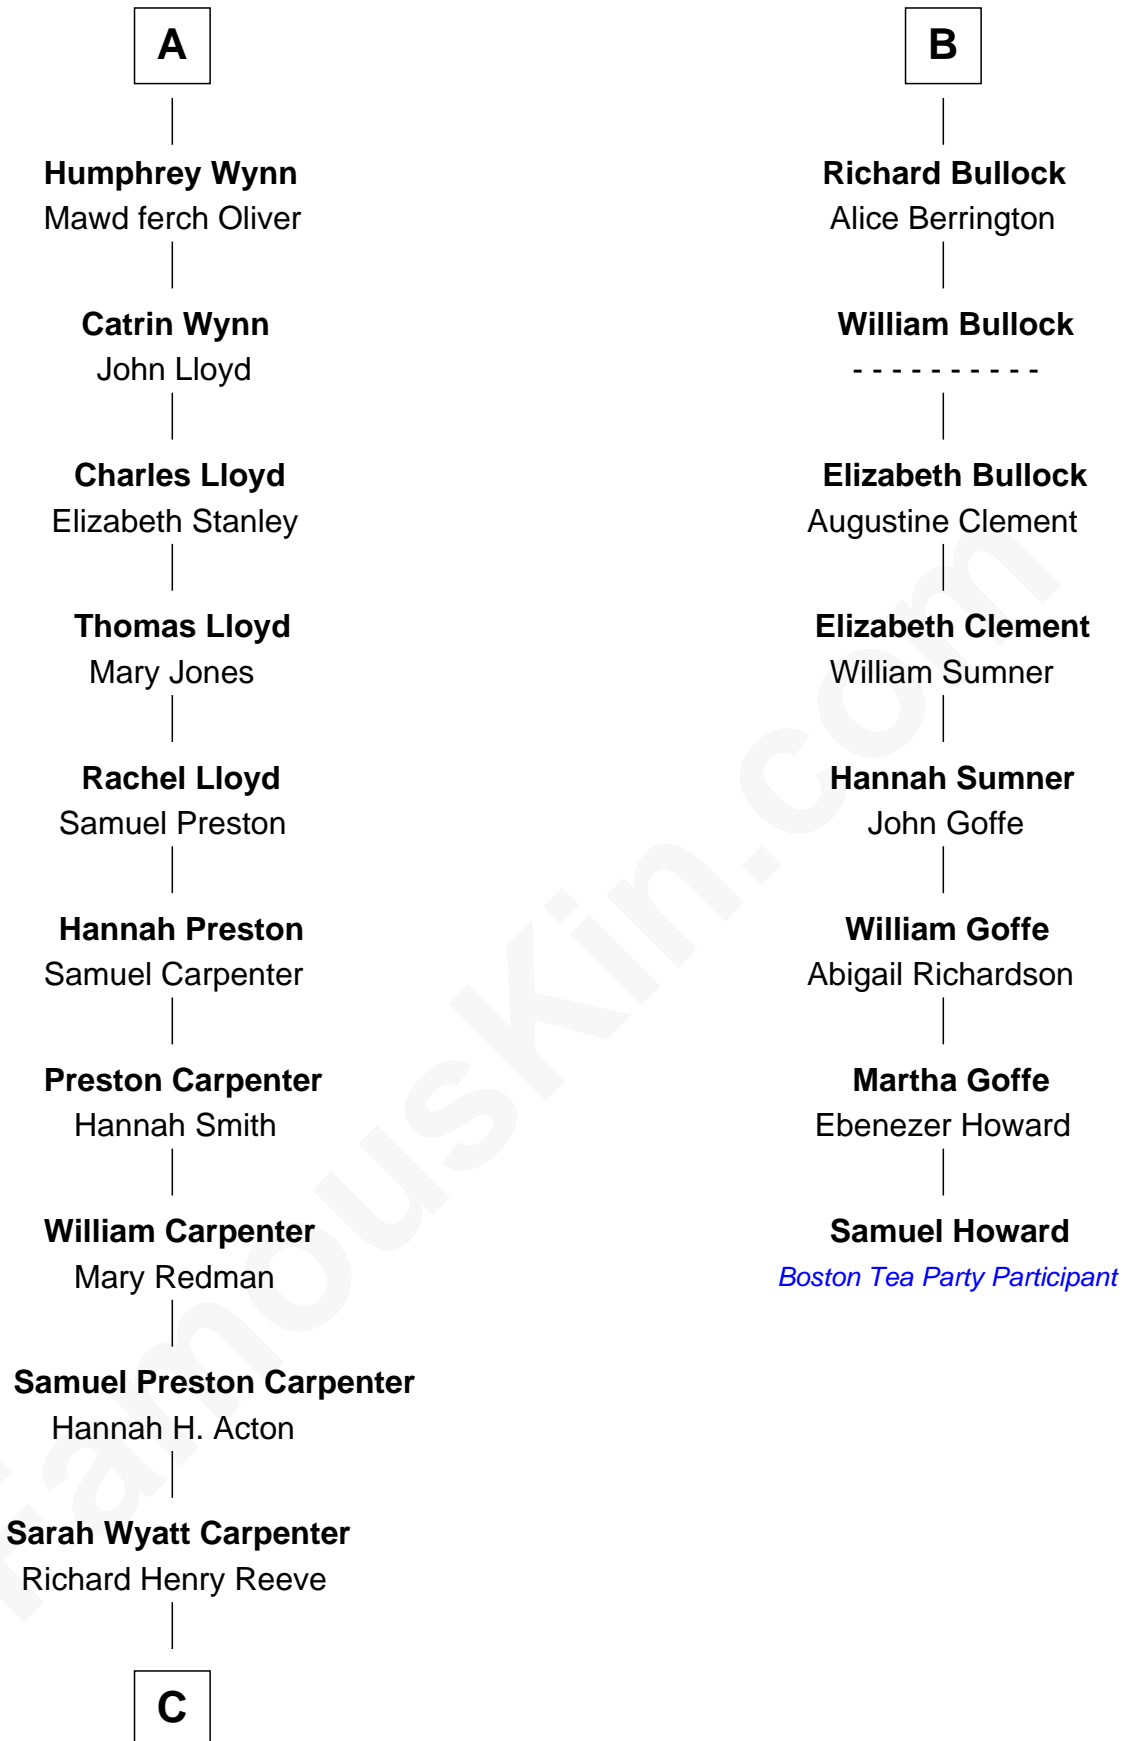

FamousKin.com
Relationship Chart of
Christopher Reeve
Movie Actor

14th cousin 6 times removed of

Samuel Howard
Boston Tea Party Participant

C

—
Augustus Henry Reeve
Margaretta Willis Baldwin

—
Richard Henry Reeve
Anne Conrad D'Olier

—
Franklin D'Olier Reeve
Barbara Pitney Lamb

—
Christopher Reeve
Movie Actor

FamousKin.com